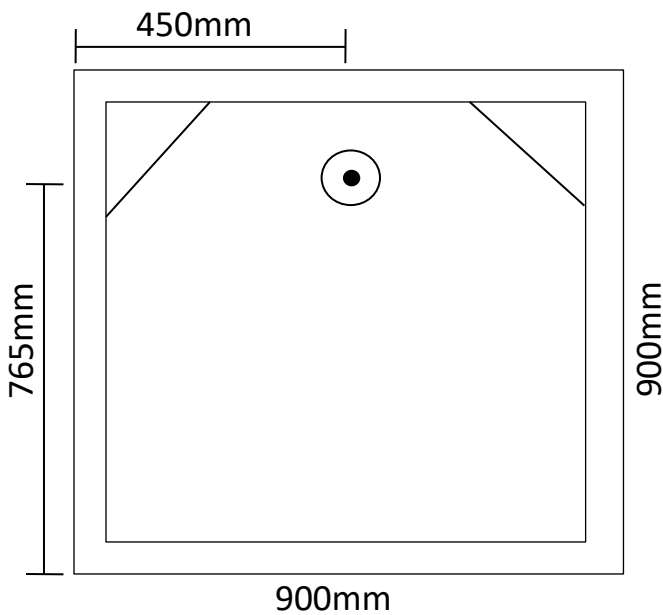

Showers Cubicles

900 x 900 x 1900 (Rear Waste)

Transportable Homes
Staff Showers
Renovations
Shed Showers
Ablutions
Pool Showers

Please Note: Measurements are taken externally, please allow for variations within the manufacturing process. Drawings are a guide only. We recommend having the shower on site prior to commencement of works.