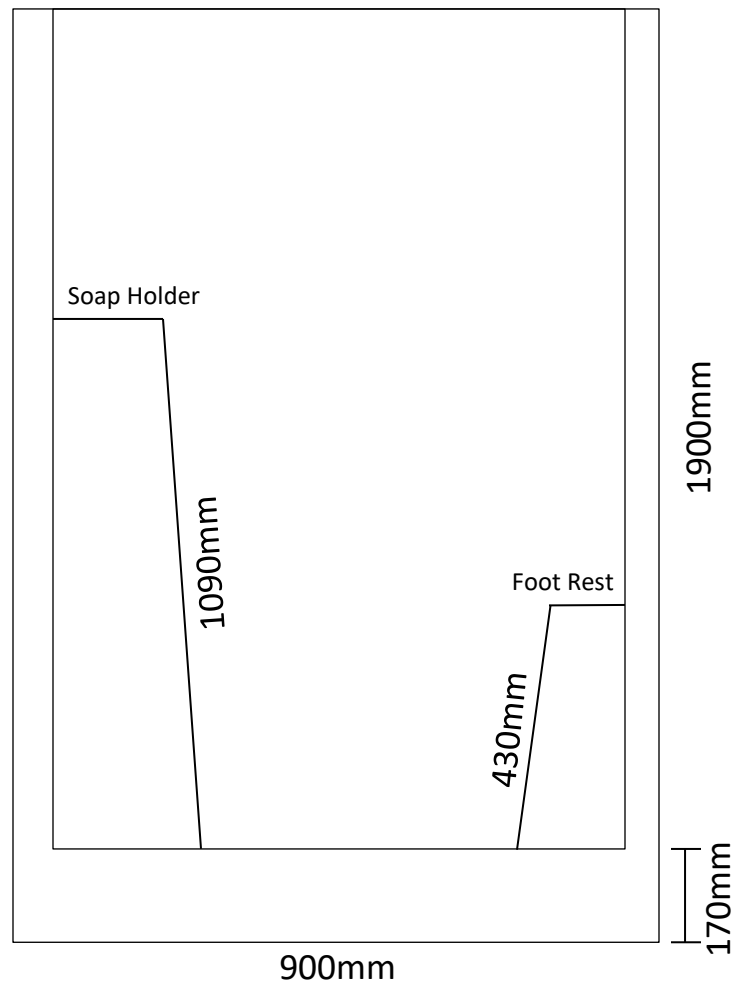

Showers Cubicles

900 x 900 x 1900 (Rear Waste)

Transportable Homes
Staff Showers
Renovations
Shed Showers
Ablutions
Pool Showers

Please Note: Measurements are taken externally, please allow for variations within the manufacturing process. Drawings are a guide only. We recommend having the shower on site prior to commencement of works.