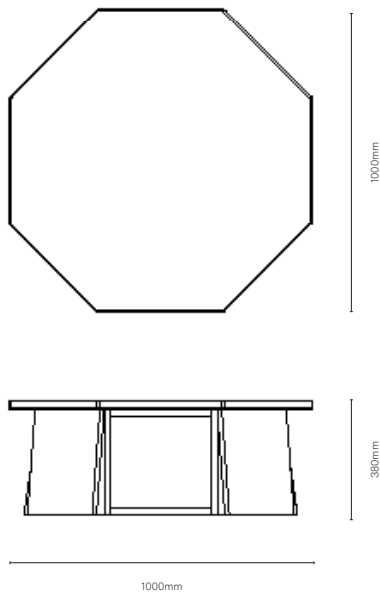

Oriel Coffee Table

COLLECTION / EDITION

ORIEL COLLECTION

ABOUT

Effortlessly versatile, the *Oriel Coffee Table* has a quiet sense of character defined by grace and utility. Featuring an octagonal top and four spacious compartments below; ideal for curating books and cherished keepsakes. Made of solid hardwood, it is a timeless addition to any living space.