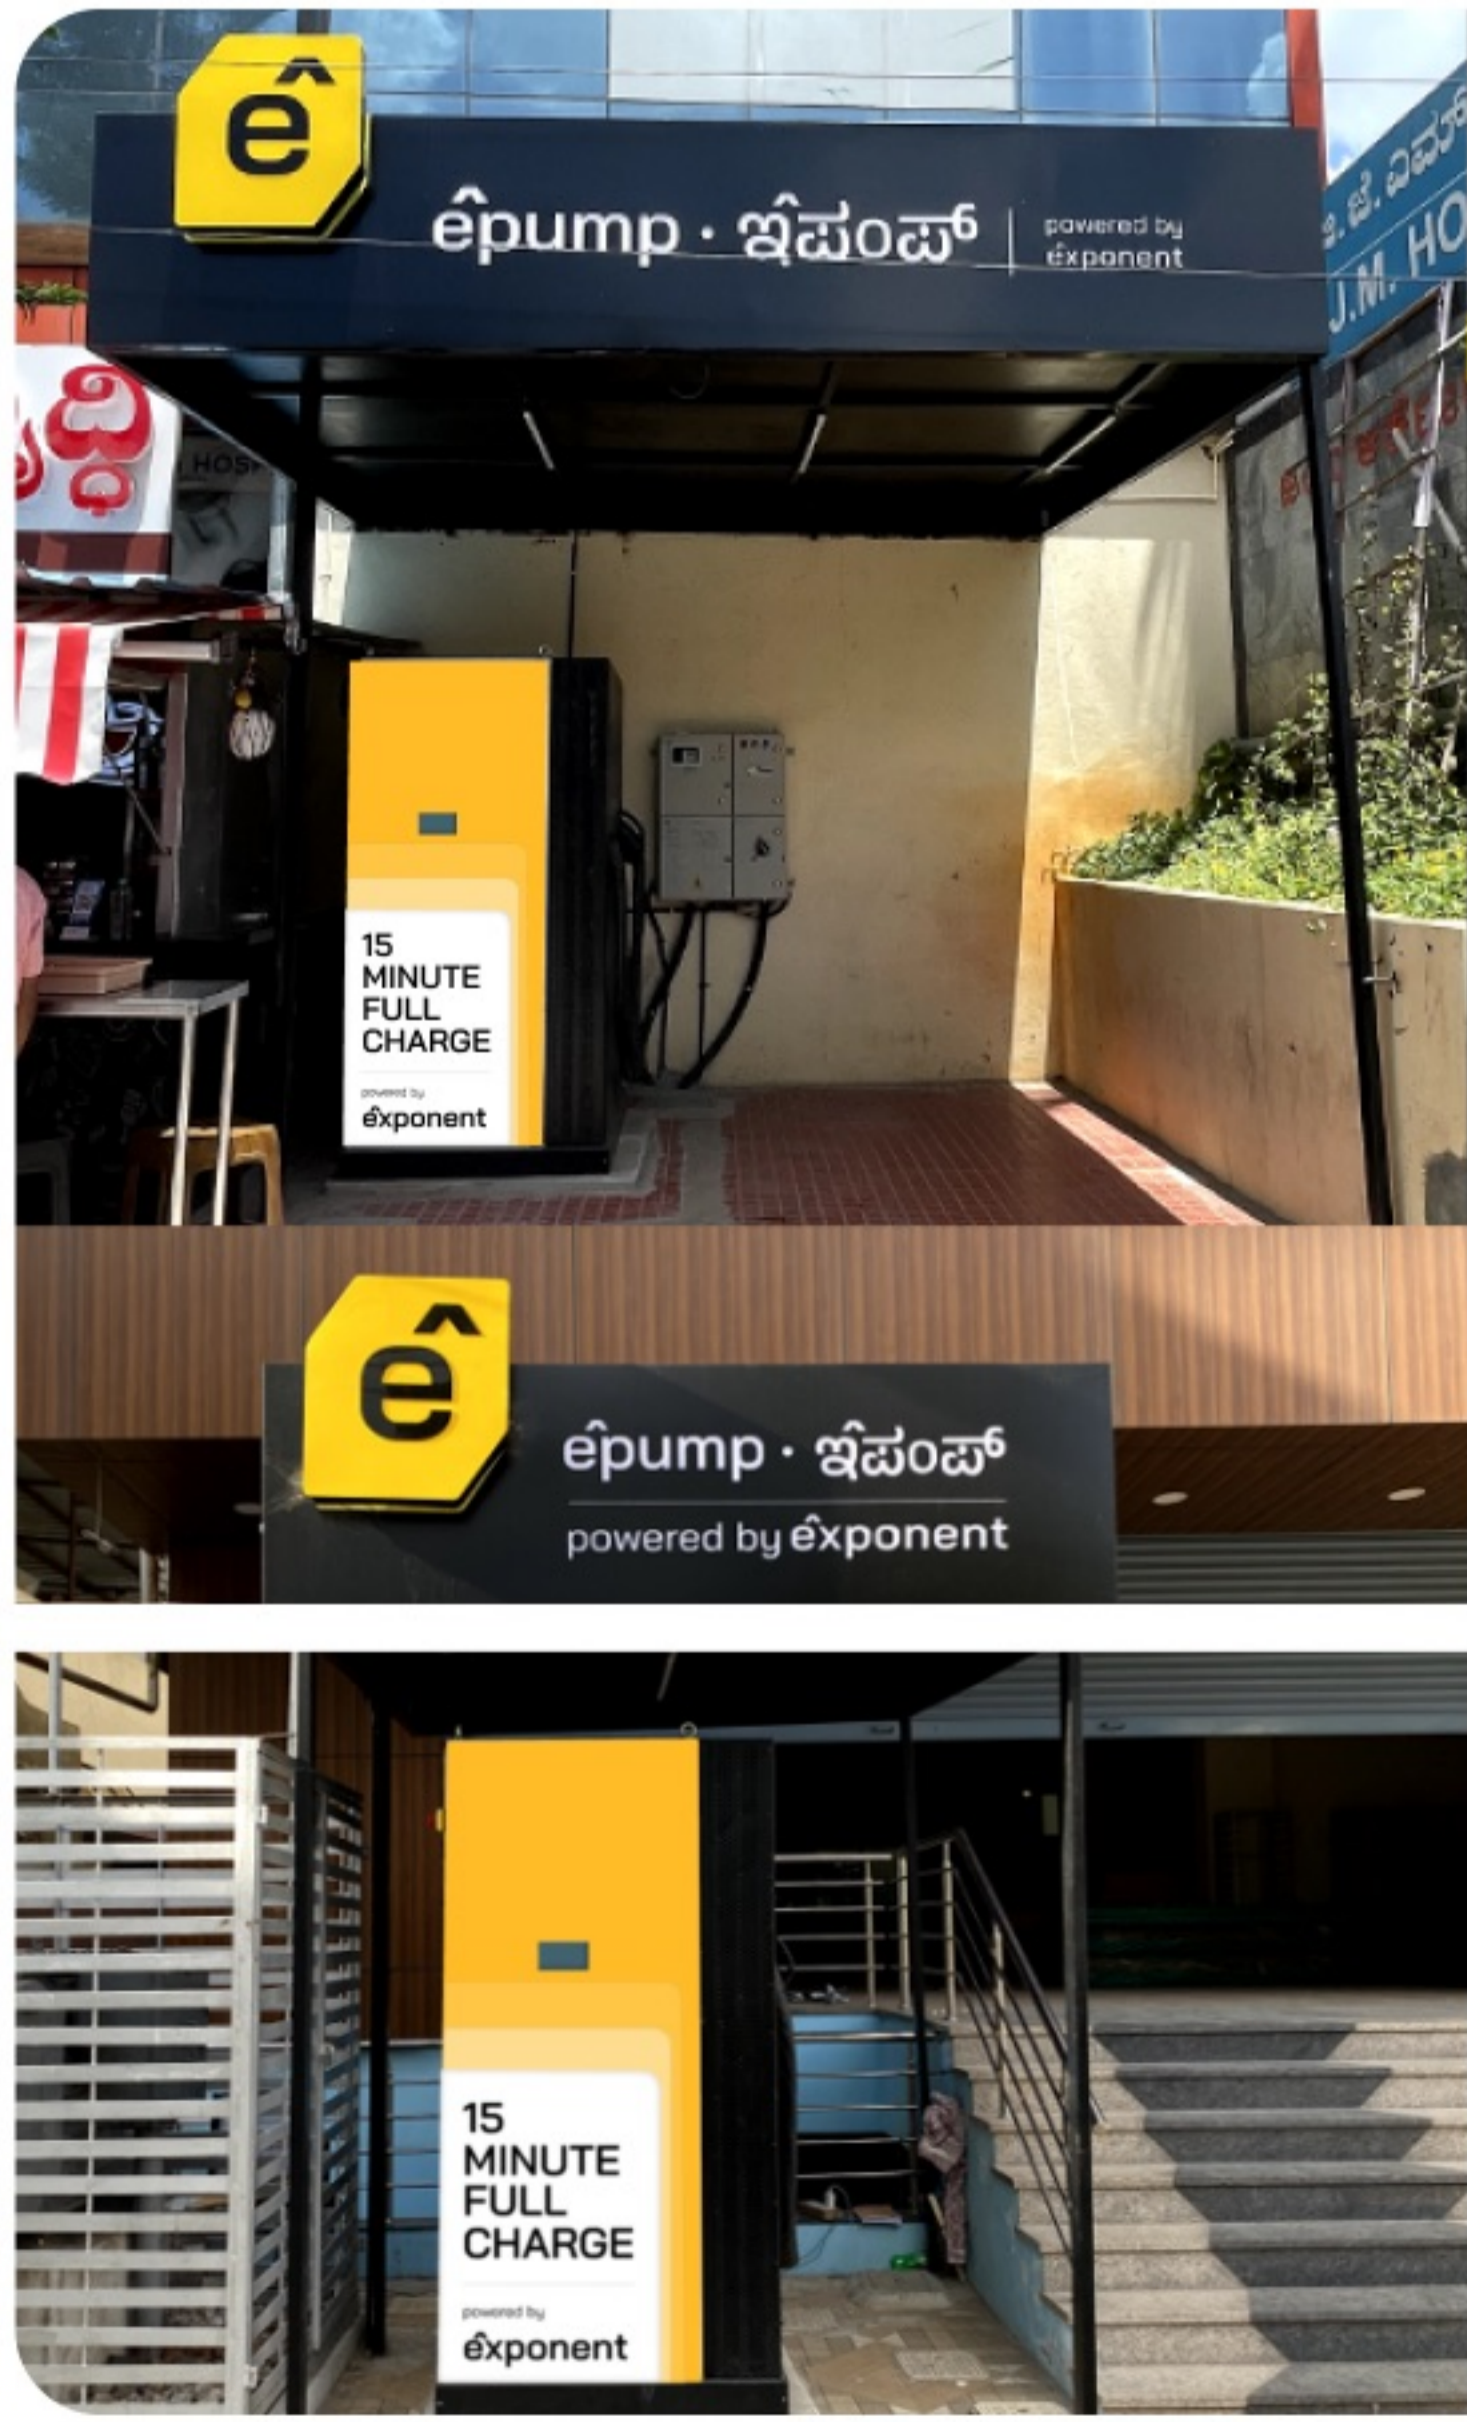

HOW EXPONENT UNLOCKS FREEDOM AND PROFIT FOR YOU

exponent charger + **exponent** battery = **15 MINUTE FULL CHARGE**

City-wide charging coverage

Charging station available every 3 km. Easy app access!

2,00,000 KM battery warranty

Highest in India!
Longer than engine life!