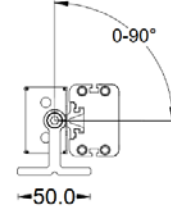

Date:	
Type:	
Firm Name:	
Project:	

LinearPro Wall Washer VDC

Specifications

Product Code	Color	Nominal Length	Wattage	Input	Technology	Beam Angle	Operating Temperature	Aluminum Finish
W-LP12-9-DWXO-XX	RGBW	12"	9W	24VDC	ON/OFF	20°, 35°, 10° x 40°	14°F - 122°F	RAL9006 (Grey)
W-LP24-18-DWXO-XX	RGBW	24"	18W	24VDC	ON/OFF	20°, 35°, 10° x 40°	14°F - 122°F	RAL9006 (Grey)
W-LP36-27-DWXO-XX	RGBW	36"	27W	24VDC	ON/OFF	20°, 35°, 10° x 40°	14°F - 122°F	RAL9006 (Grey)
W-LP48-36-DWXO-XX	RGBW	48"	36W	24VDC	ON/OFF	20°, 35°, 10° x 40°	14°F - 122°F	RAL9006 (Grey)

W-LP36-27-DWXO-XX

W-LP48-36-DWXO-XX

Mounting Accessories

Units: mm

ITEM: W-LP-Mount-81

DESCRIPTION: Adjustable mounting option for applications that require angle adjustments. It can rotate up to 180 degree.

ITEM: W-LP-Mount-100

DESCRIPTION: Adjustable mounting option for applications that require angle adjustments. It can rotate up to 180 degree.

ITEM: W-LP-Mount-Lbracket

DESCRIPTION: L-shape adjustable mounting option for applications that require angle adjustments. It can rotate up to 180 degree.

Mounting Accessories

Units: mm

ITEM: W-LP-Antiglare
Asymmetric anti-glare louver that coordinates to length of the wall washer.

ITEM: W-LP-Mount-Stake

DESCRIPTION: Adjustable mounting option for landscape lighting application