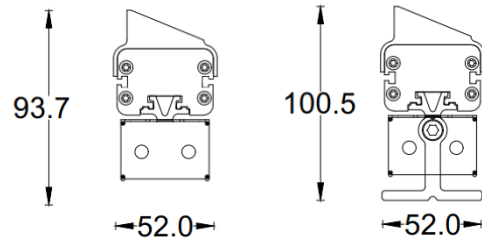

Date:	
Type:	
Firm Name:	
Project:	

LinearPro Wall Washer VDC

Specifications

Product Code	Color	Nominal Length	Wattage	Input	Technology	Beam Angle	Operating Temperature	Aluminum Finish
W-LP12-9-DWXO-XX	RGBW	12"	9W	24VDC	ON/OFF	20°, 35°, 10° x 40°	14°F - 122°F	RAL9006 (Grey)
W-LP24-18-DWXO-XX	RGBW	24"	18W	24VDC	ON/OFF	20°, 35°, 10° x 40°	14°F - 122°F	RAL9006 (Grey)
W-LP36-27-DWXO-XX	RGBW	36"	27W	24VDC	ON/OFF	20°, 35°, 10° x 40°	14°F - 122°F	RAL9006 (Grey)
W-LP48-36-DWXO-XX	RGBW	48"	36W	24VDC	ON/OFF	20°, 35°, 10° x 40°	14°F - 122°F	RAL9006 (Grey)

W-LP36-27-DWXO-XX

W-LP48-36-DWXO-XX

Mounting Accessories

Units: mm

ITEM: W-LP-Mount-81

DESCRIPTION: Adjustable mounting option for applications that require angle adjustments. It can rotate up to 180 degree.

ITEM: W-LP-Mount-100

DESCRIPTION: Adjustable mounting option for applications that require angle adjustments. It can rotate up to 180 degree.

ITEM: W-LP-Mount-Lbracket

DESCRIPTION: L-shape adjustable mounting option for applications that require angle adjustments. It can rotate up to 180 degree.

Mounting Accessories

Units: mm

ITEM: W-LP-Antiglare
Asymmetric anti-glare louver that coordinates to length of the wall washer.

ITEM: W-LP-Mount-Stake

DESCRIPTION: Adjustable mounting option for landscape lighting application