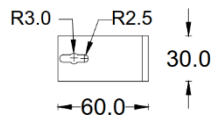

Date:	
Type:	
Firm Name:	
Project:	

LinearPro Wall Washer VDC

Specifications

Product Code	Color	Nominal Length	Wattage	Input	Technology	Beam Angle	Operating Temperature	Aluminum Finish
W-LP12-9-DWXO-XX	RGBW	12"	9W	24VDC	ON/OFF	20°, 35°, 10° x 40°	14°F - 122°F	RAL9006 (Grey)
W-LP24-18-DWXO-XX	RGBW	24"	18W	24VDC	ON/OFF	20°, 35°, 10° x 40°	14°F - 122°F	RAL9006 (Grey)
W-LP36-27-DWXO-XX	RGBW	36"	27W	24VDC	ON/OFF	20°, 35°, 10° x 40°	14°F - 122°F	RAL9006 (Grey)
W-LP48-36-DWXO-XX	RGBW	48"	36W	24VDC	ON/OFF	20°, 35°, 10° x 40°	14°F - 122°F	RAL9006 (Grey)

W-LP36-27-DWXO-XX

W-LP48-36-DWXO-XX

Mounting Accessories

Units: mm

ITEM: W-LP-Mount-81

DESCRIPTION: Adjustable mounting option for applications that require angle adjustments. It can rotate up to 180 degree.

ITEM: W-LP-Mount-100

DESCRIPTION: Adjustable mounting option for applications that require angle adjustments. It can rotate up to 180 degree.

ITEM: W-LP-Mount-Lbracket

DESCRIPTION: L-shape adjustable mounting option for applications that require angle adjustments. It can rotate up to 180 degree.