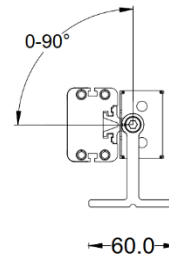

Date:	
Type:	
Firm Name:	
Project:	

LinearPro Wall Washer VDC

Specifications

Product Code	Color	Nominal Length	Wattage	Input	Technology	Beam Angle	Operating Temperature	Aluminum Finish
W-LP12-9-DWXO-XX	RGBW	12"	9W	24VDC	ON/OFF	20°, 35°, 10° x 40°	14°F - 122°F	RAL9006 (Grey)
W-LP24-18-DWXO-XX	RGBW	24"	18W	24VDC	ON/OFF	20°, 35°, 10° x 40°	14°F - 122°F	RAL9006 (Grey)
W-LP36-27-DWXO-XX	RGBW	36"	27W	24VDC	ON/OFF	20°, 35°, 10° x 40°	14°F - 122°F	RAL9006 (Grey)
W-LP48-36-DWXO-XX	RGBW	48"	36W	24VDC	ON/OFF	20°, 35°, 10° x 40°	14°F - 122°F	RAL9006 (Grey)

W-LP36-27-DWXO-XX

W-LP48-36-DWXO-XX

Mounting Accessories

Units: mm

ITEM: W-LP-Mount-81

DESCRIPTION: Adjustable mounting option for applications that require angle adjustments. It can rotate up to 180 degree.

ITEM: W-LP-Mount-100

DESCRIPTION: Adjustable mounting option for applications that require angle adjustments. It can rotate up to 180 degree.

ITEM: W-LP-Mount-Lbracket

DESCRIPTION: L-shape adjustable mounting option for applications that require angle adjustments. It can rotate up to 180 degree.

Mounting Accessories

Units: mm

ITEM: W-LP-Antiglare
Asymmetric anti-glare louver that coordinates to length of the wall washer.

ITEM: W-LP-Mount-Stake

DESCRIPTION: Adjustable mounting option for landscape lighting application