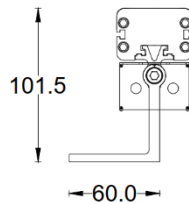

Date:	
Type:	
Firm Name:	
Project:	

LinearPro Wall Washer VDC

Specifications

Product Code	Color	Nominal Length	Wattage	Input	Technology	Beam Angle	Operating Temperature	Aluminum Finish
W-LP12-9-DWXO-XX	RGBW	12"	9W	24VDC	ON/OFF	20°, 35°, 10° x 40°	14°F - 122°F	RAL9006 (Grey)
W-LP24-18-DWXO-XX	RGBW	24"	18W	24VDC	ON/OFF	20°, 35°, 10° x 40°	14°F - 122°F	RAL9006 (Grey)
W-LP36-27-DWXO-XX	RGBW	36"	27W	24VDC	ON/OFF	20°, 35°, 10° x 40°	14°F - 122°F	RAL9006 (Grey)
W-LP48-36-DWXO-XX	RGBW	48"	36W	24VDC	ON/OFF	20°, 35°, 10° x 40°	14°F - 122°F	RAL9006 (Grey)

W-LP36-27-DWXO-XX

W-LP48-36-DWXO-XX

Mounting Accessories

Units: mm

ITEM: W-LP-Mount-81

DESCRIPTION: Adjustable mounting option for applications that require angle adjustments. It can rotate up to 180 degree.

ITEM: W-LP-Mount-100

DESCRIPTION: Adjustable mounting option for applications that require angle adjustments. It can rotate up to 180 degree.

ITEM: W-LP-Mount-Lbracket

DESCRIPTION: L-shape adjustable mounting option for applications that require angle adjustments. It can rotate up to 180 degree.

Mounting Accessories

Units: mm

ITEM: W-LP-Antiglare
Asymmetric anti-glare louver that coordinates to length of the wall washer.

ITEM: W-LP-Mount-Stake

DESCRIPTION: Adjustable mounting option for landscape lighting application