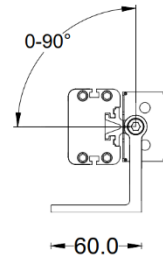

Date:	
Type:	
Firm Name:	
Project:	

LinearPro Wall Washer VDC

Specifications

Product Code	Color	Nominal Length	Wattage	Input	Technology	Beam Angle	Operating Temperature	Aluminum Finish
W-LP12-9-DWXO-XX	RGBW	12"	9W	24VDC	ON/OFF	20°, 35°, 10° x 40°	14°F - 122°F	RAL9006 (Grey)
W-LP24-18-DWXO-XX	RGBW	24"	18W	24VDC	ON/OFF	20°, 35°, 10° x 40°	14°F - 122°F	RAL9006 (Grey)
W-LP36-27-DWXO-XX	RGBW	36"	27W	24VDC	ON/OFF	20°, 35°, 10° x 40°	14°F - 122°F	RAL9006 (Grey)
W-LP48-36-DWXO-XX	RGBW	48"	36W	24VDC	ON/OFF	20°, 35°, 10° x 40°	14°F - 122°F	RAL9006 (Grey)

W-LP36-27-DWXO-XX

W-LP48-36-DWXO-XX

Mounting Accessories

Units: mm

ITEM: W-LP-Mount-81

DESCRIPTION: Adjustable mounting option for applications that require angle adjustments. It can rotate up to 180 degree.

ITEM: W-LP-Mount-100

DESCRIPTION: Adjustable mounting option for applications that require angle adjustments. It can rotate up to 180 degree.

ITEM: W-LP-Mount-Lbracket

DESCRIPTION: L-shape adjustable mounting option for applications that require angle adjustments. It can rotate up to 180 degree.

Mounting Accessories

Units: mm

ITEM: W-LP-Antiglare
Asymmetric anti-glare louver that coordinates to length of the wall washer.

ITEM: W-LP-Mount-Stake

DESCRIPTION: Adjustable mounting option for landscape lighting application