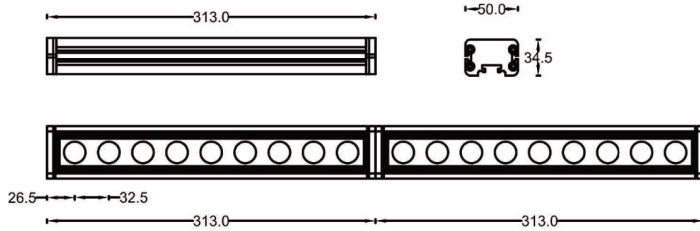

Product Specification

Units: mm

W-LP12-9-DWXO-XX