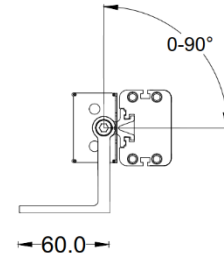

Date:	
Type:	
Firm Name:	
Project:	

LinearPro Wall Washer VDC

Specifications

Product Code	Color	Nominal Length	Wattage	Input	Technology	Beam Angle	Operating Temperature	Aluminum Finish
W-LP12-9-DWXO-XX	RGBW	12"	9W	24VDC	ON/OFF	20°, 35°, 10° x 40°	14°F - 122°F	RAL9006 (Grey)
W-LP24-18-DWXO-XX	RGBW	24"	18W	24VDC	ON/OFF	20°, 35°, 10° x 40°	14°F - 122°F	RAL9006 (Grey)
W-LP36-27-DWXO-XX	RGBW	36"	27W	24VDC	ON/OFF	20°, 35°, 10° x 40°	14°F - 122°F	RAL9006 (Grey)
W-LP48-36-DWXO-XX	RGBW	48"	36W	24VDC	ON/OFF	20°, 35°, 10° x 40°	14°F - 122°F	RAL9006 (Grey)

W-LP36-27-DWXO-XX

W-LP48-36-DWXO-XX

Mounting Accessories

Units: mm

ITEM: W-LP-Mount-81

DESCRIPTION: Adjustable mounting option for applications that require angle adjustments. It can rotate up to 180 degree.

ITEM: W-LP-Mount-100

DESCRIPTION: Adjustable mounting option for applications that require angle adjustments. It can rotate up to 180 degree.

ITEM: W-LP-Mount-Lbracket

DESCRIPTION: L-shape adjustable mounting option for applications that require angle adjustments. It can rotate up to 180 degree.

Mounting Accessories

Units: mm

ITEM: W-LP-Antiglare
Asymmetric anti-glare louver that coordinates to length of the wall washer.

ITEM: W-LP-Mount-Stake

DESCRIPTION: Adjustable mounting option for landscape lighting application