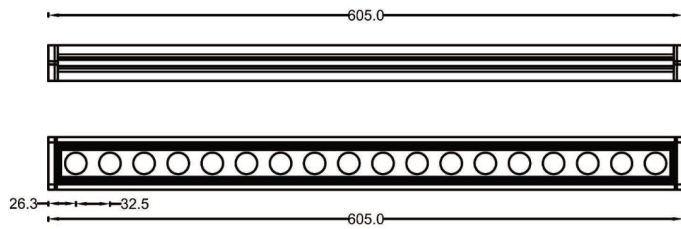

Date:	
Type:	
Firm Name:	
Project:	

LinearPro Wall Washer VDC

Specifications

Product Code	Color	Nominal Length	Wattage	Input	Technology	Beam Angle	Operating Temperature	Aluminum Finish
W-LP12-9-DWXO-XX	RGBW	12"	9W	24VDC	ON/OFF	20°, 35°, 10° x 40°	14°F - 122°F	RAL9006 (Grey)
W-LP24-18-DWXO-XX	RGBW	24"	18W	24VDC	ON/OFF	20°, 35°, 10° x 40°	14°F - 122°F	RAL9006 (Grey)
W-LP36-27-DWXO-XX	RGBW	36"	27W	24VDC	ON/OFF	20°, 35°, 10° x 40°	14°F - 122°F	RAL9006 (Grey)
W-LP48-36-DWXO-XX	RGBW	48"	36W	24VDC	ON/OFF	20°, 35°, 10° x 40°	14°F - 122°F	RAL9006 (Grey)

W-LP36-27-DWXO-XX

W-LP48-36-DWXO-XX

Mounting Accessories

Units: mm

ITEM: W-LP-Mount-81

DESCRIPTION: Adjustable mounting option for applications that require angle adjustments. It can rotate up to 180 degree.

ITEM: W-LP-Mount-100

DESCRIPTION: Adjustable mounting option for applications that require angle adjustments. It can rotate up to 180 degree.

ITEM: W-LP-Mount-Lbracket

DESCRIPTION: L-shape adjustable mounting option for applications that require angle adjustments. It can rotate up to 180 degree.

Mounting Accessories

Units: mm

ITEM: W-LP-Antiglare
Asymmetric anti-glare louver that coordinates to length of the wall washer.

ITEM: W-LP-Mount-Stake

DESCRIPTION: Adjustable mounting option for landscape lighting application