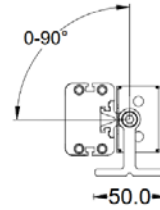

Date:	
Type:	
Firm Name:	
Project:	

LinearPro Wall Washer VDC

Specifications

Product Code	Color	Nominal Length	Wattage	Input	Technology	Beam Angle	Operating Temperature	Aluminum Finish
W-LP12-9-DWXO-XX	RGBW	12"	9W	24VDC	ON/OFF	20°, 35°, 10° x 40°	14°F - 122°F	RAL9006 (Grey)
W-LP24-18-DWXO-XX	RGBW	24"	18W	24VDC	ON/OFF	20°, 35°, 10° x 40°	14°F - 122°F	RAL9006 (Grey)
W-LP36-27-DWXO-XX	RGBW	36"	27W	24VDC	ON/OFF	20°, 35°, 10° x 40°	14°F - 122°F	RAL9006 (Grey)
W-LP48-36-DWXO-XX	RGBW	48"	36W	24VDC	ON/OFF	20°, 35°, 10° x 40°	14°F - 122°F	RAL9006 (Grey)

W-LP36-27-DWXO-XX

W-LP48-36-DWXO-XX

Mounting Accessories

Units: mm

ITEM: W-LP-Mount-81

DESCRIPTION: Adjustable mounting option for applications that require angle adjustments. It can rotate up to 180 degree.

ITEM: W-LP-Mount-100

DESCRIPTION: Adjustable mounting option for applications that require angle adjustments. It can rotate up to 180 degree.

ITEM: W-LP-Mount-Lbracket

DESCRIPTION: L-shape adjustable mounting option for applications that require angle adjustments. It can rotate up to 180 degree.

Mounting Accessories

Units: mm

ITEM: W-LP-Antiglare
Asymmetric anti-glare louver that coordinates to length of the wall washer.

ITEM: W-LP-Mount-Stake

DESCRIPTION: Adjustable mounting option for landscape lighting application