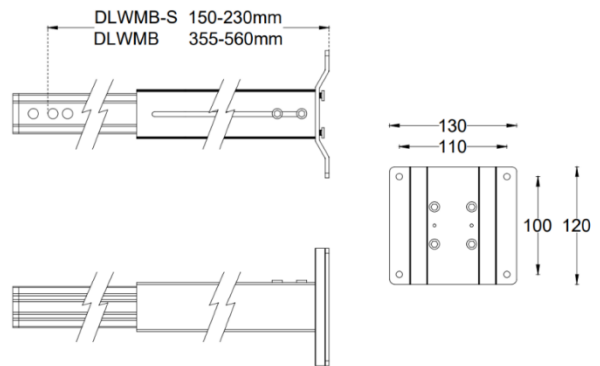

W-LP36-27-DWXO-XX

W-LP48-36-DWXO-XX

Mounting Accessories

Units: mm

ITEM: W-LP-Mount-81

DESCRIPTION: Adjustable mounting option for applications that require angle adjustments. It can rotate up to 180 degree.

ITEM: W-LP-Mount-100

DESCRIPTION: Adjustable mounting option for applications that require angle adjustments. It can rotate up to 180 degree.

ITEM: W-LP-Mount-Lbracket

DESCRIPTION: L-shape adjustable mounting option for applications that require angle adjustments. It can rotate up to 180 degree.

Mounting Accessories

Units: mm

ITEM: W-LP-Antiglare
Asymmetric anti-glare louver that coordinates to length of the wall washer.

ITEM: W-LP-Mount-Stake

DESCRIPTION: Adjustable mounting option for landscape lighting application

ITEM: W-LP-Mount-ExtendedS
ITEM: W-LP-Mount-Extended

Wall mount option for application that requires wall mounting with length 150mm – 230mm
Wall mount option for application that requires wall mounting with length 355mm – 560mm