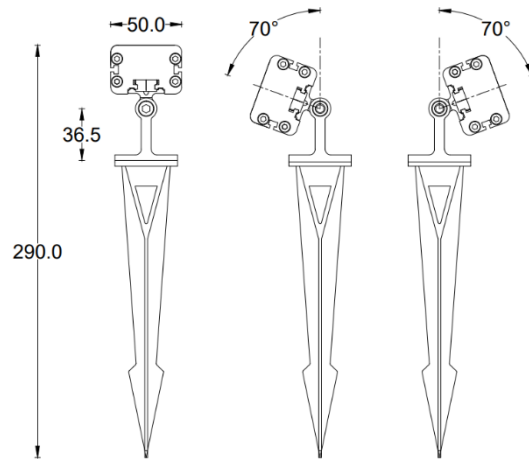

Date:	
Type:	
Firm Name:	
Project:	

LinearPro Wall Washer VDC

Specifications

Product Code	Color	Nominal Length	Wattage	Input	Technology	Beam Angle	Operating Temperature	Aluminum Finish
W-LP12-9-DWXO-XX	RGBW	12"	9W	24VDC	ON/OFF	20°, 35°, 10° x 40°	14°F - 122°F	RAL9006 (Grey)
W-LP24-18-DWXO-XX	RGBW	24"	18W	24VDC	ON/OFF	20°, 35°, 10° x 40°	14°F - 122°F	RAL9006 (Grey)
W-LP36-27-DWXO-XX	RGBW	36"	27W	24VDC	ON/OFF	20°, 35°, 10° x 40°	14°F - 122°F	RAL9006 (Grey)
W-LP48-36-DWXO-XX	RGBW	48"	36W	24VDC	ON/OFF	20°, 35°, 10° x 40°	14°F - 122°F	RAL9006 (Grey)

W-LP36-27-DWXO-XX

W-LP48-36-DWXO-XX

Mounting Accessories

Units: mm

ITEM: W-LP-Mount-81

DESCRIPTION: Adjustable mounting option for applications that require angle adjustments. It can rotate up to 180 degree.

ITEM: W-LP-Mount-100

DESCRIPTION: Adjustable mounting option for applications that require angle adjustments. It can rotate up to 180 degree.

ITEM: W-LP-Mount-Lbracket

DESCRIPTION: L-shape adjustable mounting option for applications that require angle adjustments. It can rotate up to 180 degree.

Mounting Accessories

Units: mm

ITEM: W-LP-Antiglare
Asymmetric anti-glare louver that coordinates to length of the wall washer.

ITEM: W-LP-Mount-Stake

DESCRIPTION: Adjustable mounting option for landscape lighting application