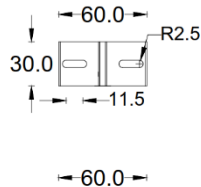

Date:	
Type:	
Firm Name:	
Project:	

LinearPro Wall Washer VDC

Specifications

Product Code	Color	Nominal Length	Wattage	Input	Technology	Beam Angle	Operating Temperature	Aluminum Finish
W-LP12-9-DWXO-XX	RGBW	12"	9W	24VDC	ON/OFF	20°, 35°, 10° x 40°	14°F - 122°F	RAL9006 (Grey)
W-LP24-18-DWXO-XX	RGBW	24"	18W	24VDC	ON/OFF	20°, 35°, 10° x 40°	14°F - 122°F	RAL9006 (Grey)
W-LP36-27-DWXO-XX	RGBW	36"	27W	24VDC	ON/OFF	20°, 35°, 10° x 40°	14°F - 122°F	RAL9006 (Grey)
W-LP48-36-DWXO-XX	RGBW	48"	36W	24VDC	ON/OFF	20°, 35°, 10° x 40°	14°F - 122°F	RAL9006 (Grey)

W-LP36-27-DWXO-XX

W-LP48-36-DWXO-XX

Mounting Accessories

Units: mm

ITEM: W-LP-Mount-81

DESCRIPTION: Adjustable mounting option for applications that require angle adjustments. It can rotate up to 180 degree.

ITEM: W-LP-Mount-100

DESCRIPTION: Adjustable mounting option for applications that require angle adjustments. It can rotate up to 180 degree.

ITEM: W-LP-Mount-Lbracket

DESCRIPTION: L-shape adjustable mounting option for applications that require angle adjustments. It can rotate up to 180 degree.