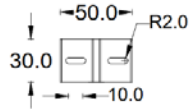

W-LP36-27-DWXO-XX

W-LP48-36-DWXO-XX

Mounting Accessories

Units: mm

ITEM: W-LP-Mount-81

DESCRIPTION: Adjustable mounting option for applications that require angle adjustments. It can rotate up to 180 degree.

ITEM: W-LP-Mount-100

DESCRIPTION: Adjustable mounting option for applications that require angle adjustments. It can rotate up to 180 degree.

ITEM: W-LP-Mount-Lbracket

DESCRIPTION: L-shape adjustable mounting option for applications that require angle adjustments. It can rotate up to 180 degree.