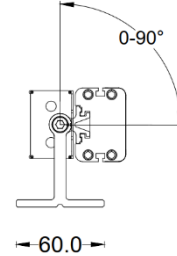

Date:	
Type:	
Firm Name:	
Project:	

LinearPro Wall Washer VDC

Specifications

Product Code	Color	Nominal Length	Wattage	Input	Technology	Beam Angle	Operating Temperature	Aluminum Finish
W-LP12-9-DWXO-XX	RGBW	12"	9W	24VDC	ON/OFF	20°, 35°, 10° x 40°	14°F - 122°F	RAL9006 (Grey)
W-LP24-18-DWXO-XX	RGBW	24"	18W	24VDC	ON/OFF	20°, 35°, 10° x 40°	14°F - 122°F	RAL9006 (Grey)
W-LP36-27-DWXO-XX	RGBW	36"	27W	24VDC	ON/OFF	20°, 35°, 10° x 40°	14°F - 122°F	RAL9006 (Grey)
W-LP48-36-DWXO-XX	RGBW	48"	36W	24VDC	ON/OFF	20°, 35°, 10° x 40°	14°F - 122°F	RAL9006 (Grey)

W-LP36-27-DWXO-XX

W-LP48-36-DWXO-XX

Mounting Accessories

Units: mm

ITEM: W-LP-Mount-81

DESCRIPTION: Adjustable mounting option for applications that require angle adjustments. It can rotate up to 180 degree.

ITEM: W-LP-Mount-100

DESCRIPTION: Adjustable mounting option for applications that require angle adjustments. It can rotate up to 180 degree.

ITEM: W-LP-Mount-Lbracket

DESCRIPTION: L-shape adjustable mounting option for applications that require angle adjustments. It can rotate up to 180 degree.

Mounting Accessories

Units: mm

ITEM: W-LP-Antiglare
Asymmetric anti-glare louver that coordinates to length of the wall washer.

ITEM: W-LP-Mount-Stake

DESCRIPTION: Adjustable mounting option for landscape lighting application