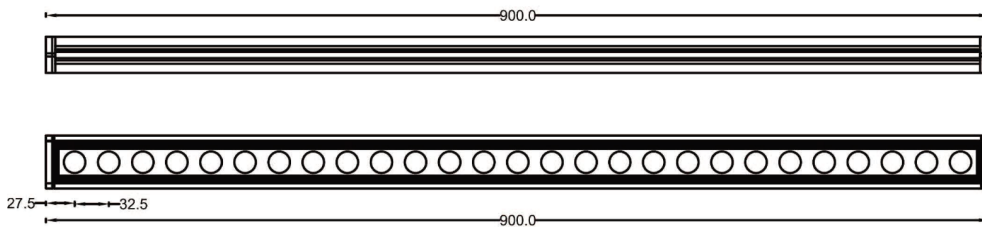

Date:	
Type:	
Firm Name:	
Project:	

LinearPro Wall Washer VDC

Specifications

Product Code	Color	Nominal Length	Wattage	Input	Technology	Beam Angle	Operating Temperature	Aluminum Finish
W-LP12-9-DWXO-XX	RGBW	12"	9W	24VDC	ON/OFF	20°, 35°, 10° x 40°	14°F - 122°F	RAL9006 (Grey)
W-LP24-18-DWXO-XX	RGBW	24"	18W	24VDC	ON/OFF	20°, 35°, 10° x 40°	14°F - 122°F	RAL9006 (Grey)
W-LP36-27-DWXO-XX	RGBW	36"	27W	24VDC	ON/OFF	20°, 35°, 10° x 40°	14°F - 122°F	RAL9006 (Grey)
W-LP48-36-DWXO-XX	RGBW	48"	36W	24VDC	ON/OFF	20°, 35°, 10° x 40°	14°F - 122°F	RAL9006 (Grey)

W-LP36-27-DWXO-XX

W-LP48-36-DWXO-XX

Mounting Accessories

Units: mm

ITEM: W-LP-Mount-81

DESCRIPTION: Adjustable mounting option for applications that require angle adjustments. It can rotate up to 180 degree.

ITEM: W-LP-Mount-100

DESCRIPTION: Adjustable mounting option for applications that require angle adjustments. It can rotate up to 180 degree.

ITEM: W-LP-Mount-Lbracket

DESCRIPTION: L-shape adjustable mounting option for applications that require angle adjustments. It can rotate up to 180 degree.

Mounting Accessories

Units: mm

ITEM: W-LP-Antiglare
Asymmetric anti-glare louver that coordinates to length of the wall washer.

ITEM: W-LP-Mount-Stake

DESCRIPTION: Adjustable mounting option for landscape lighting application