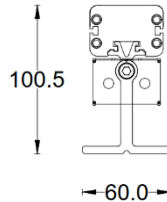

Date:	
Type:	
Firm Name:	
Project:	

LinearPro Wall Washer VDC

Specifications

Product Code	Color	Nominal Length	Wattage	Input	Technology	Beam Angle	Operating Temperature	Aluminum Finish
W-LP12-9-DWXO-XX	RGBW	12"	9W	24VDC	ON/OFF	20°, 35°, 10° x 40°	14°F - 122°F	RAL9006 (Grey)
W-LP24-18-DWXO-XX	RGBW	24"	18W	24VDC	ON/OFF	20°, 35°, 10° x 40°	14°F - 122°F	RAL9006 (Grey)
W-LP36-27-DWXO-XX	RGBW	36"	27W	24VDC	ON/OFF	20°, 35°, 10° x 40°	14°F - 122°F	RAL9006 (Grey)
W-LP48-36-DWXO-XX	RGBW	48"	36W	24VDC	ON/OFF	20°, 35°, 10° x 40°	14°F - 122°F	RAL9006 (Grey)

W-LP36-27-DWXO-XX

W-LP48-36-DWXO-XX

Mounting Accessories

Units: mm

ITEM: W-LP-Mount-81

DESCRIPTION: Adjustable mounting option for applications that require angle adjustments. It can rotate up to 180 degree.

ITEM: W-LP-Mount-100

DESCRIPTION: Adjustable mounting option for applications that require angle adjustments. It can rotate up to 180 degree.

ITEM: W-LP-Mount-Lbracket

DESCRIPTION: L-shape adjustable mounting option for applications that require angle adjustments. It can rotate up to 180 degree.

Mounting Accessories

Units: mm

ITEM: W-LP-Antiglare
Asymmetric anti-glare louver that coordinates to length of the wall washer.

ITEM: W-LP-Mount-Stake

DESCRIPTION: Adjustable mounting option for landscape lighting application