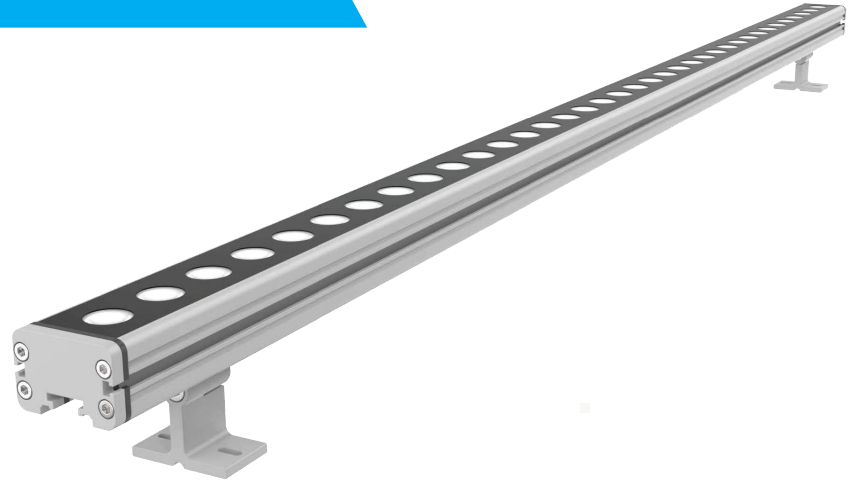

Date:	
Type:	
Firm Name:	
Project:	

LinearPro Wall Washer VDC

Specifications

Product Code	Color	Nominal Length	Wattage	Input	Technology	Beam Angle	Operating Temperature	Aluminum Finish
W-LP12-9-DWXO-XX	RGBW	12"	9W	24VDC	ON/OFF	20°, 35°, 10° x 40°	14°F - 122°F	RAL9006 (Grey)
W-LP24-18-DWXO-XX	RGBW	24"	18W	24VDC	ON/OFF	20°, 35°, 10° x 40°	14°F - 122°F	RAL9006 (Grey)
W-LP36-27-DWXO-XX	RGBW	36"	27W	24VDC	ON/OFF	20°, 35°, 10° x 40°	14°F - 122°F	RAL9006 (Grey)
W-LP48-36-DWXO-XX	RGBW	48"	36W	24VDC	ON/OFF	20°, 35°, 10° x 40°	14°F - 122°F	RAL9006 (Grey)

W-LP36-27-DWXO-XX

W-LP48-36-DWXO-XX

Mounting Accessories

Units: mm

ITEM: W-LP-Mount-81

DESCRIPTION: Adjustable mounting option for applications that require angle adjustments. It can rotate up to 180 degree.

ITEM: W-LP-Mount-100

DESCRIPTION: Adjustable mounting option for applications that require angle adjustments. It can rotate up to 180 degree.

ITEM: W-LP-Mount-Lbracket

DESCRIPTION: L-shape adjustable mounting option for applications that require angle adjustments. It can rotate up to 180 degree.

Mounting Accessories

Units: mm

ITEM: W-LP-Antiglare
Asymmetric anti-glare louver that coordinates to length of the wall washer.

ITEM: W-LP-Mount-Stake

DESCRIPTION: Adjustable mounting option for landscape lighting application