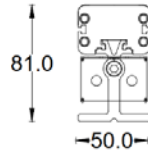

Date:	
Type:	
Firm Name:	
Project:	

LinearPro Wall Washer VDC

Specifications

Product Code	Color	Nominal Length	Wattage	Input	Technology	Beam Angle	Operating Temperature	Aluminum Finish
W-LP12-9-DWXO-XX	RGBW	12"	9W	24VDC	ON/OFF	20°, 35°, 10° x 40°	14°F - 122°F	RAL9006 (Grey)
W-LP24-18-DWXO-XX	RGBW	24"	18W	24VDC	ON/OFF	20°, 35°, 10° x 40°	14°F - 122°F	RAL9006 (Grey)
W-LP36-27-DWXO-XX	RGBW	36"	27W	24VDC	ON/OFF	20°, 35°, 10° x 40°	14°F - 122°F	RAL9006 (Grey)
W-LP48-36-DWXO-XX	RGBW	48"	36W	24VDC	ON/OFF	20°, 35°, 10° x 40°	14°F - 122°F	RAL9006 (Grey)

W-LP36-27-DWXO-XX

W-LP48-36-DWXO-XX

Mounting Accessories

Units: mm

ITEM: W-LP-Mount-81

DESCRIPTION: Adjustable mounting option for applications that require angle adjustments. It can rotate up to 180 degree.

ITEM: W-LP-Mount-100

DESCRIPTION: Adjustable mounting option for applications that require angle adjustments. It can rotate up to 180 degree.

ITEM: W-LP-Mount-Lbracket

DESCRIPTION: L-shape adjustable mounting option for applications that require angle adjustments. It can rotate up to 180 degree.

Mounting Accessories

Units: mm

ITEM: W-LP-Antiglare
Asymmetric anti-glare louver that coordinates to length of the wall washer.

ITEM: W-LP-Mount-Stake

DESCRIPTION: Adjustable mounting option for landscape lighting application