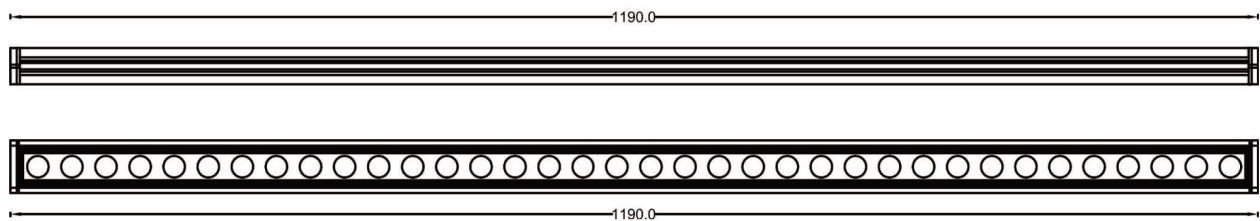

Date:	
Type:	
Firm Name:	
Project:	

LinearPro Wall Washer VDC

Specifications

Product Code	Color	Nominal Length	Wattage	Input	Technology	Beam Angle	Operating Temperature	Aluminum Finish
W-LP12-9-DWXO-XX	RGBW	12"	9W	24VDC	ON/OFF	20°, 35°, 10° x 40°	14°F - 122°F	RAL9006 (Grey)
W-LP24-18-DWXO-XX	RGBW	24"	18W	24VDC	ON/OFF	20°, 35°, 10° x 40°	14°F - 122°F	RAL9006 (Grey)
W-LP36-27-DWXO-XX	RGBW	36"	27W	24VDC	ON/OFF	20°, 35°, 10° x 40°	14°F - 122°F	RAL9006 (Grey)
W-LP48-36-DWXO-XX	RGBW	48"	36W	24VDC	ON/OFF	20°, 35°, 10° x 40°	14°F - 122°F	RAL9006 (Grey)

* White options of 2700K, 3000K, 4000K, 5000K, 6500K

Cable Conductor Specifications

Cable	Function	Wire Color
Power Lead In	DC+	Red
	DC-	Black

Product Specification

Units: mm

W-LP12-9-DWXO-XX

W-LP24-18-DWXO-XX

W-LP36-27-DWXO-XX

W-LP48-36-DWXO-XX

Mounting Accessories

Units: mm

ITEM: W-LP-Mount-81

DESCRIPTION: Adjustable mounting option for applications that require angle adjustments. It can rotate up to 180 degree.

ITEM: W-LP-Mount-100

DESCRIPTION: Adjustable mounting option for applications that require angle adjustments. It can rotate up to 180 degree.

ITEM: W-LP-Mount-Lbracket

DESCRIPTION: L-shape adjustable mounting option for applications that require angle adjustments. It can rotate up to 180 degree.