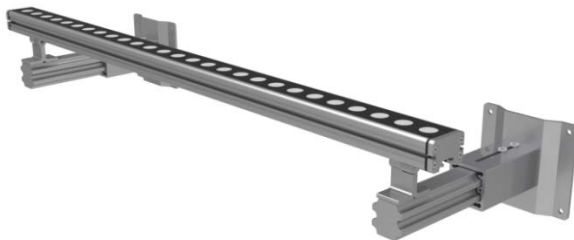

W-LP36-27-DWXO-XX

W-LP48-36-DWXO-XX

Mounting Accessories

Units: mm

ITEM: W-LP-Mount-81

DESCRIPTION: Adjustable mounting option for applications that require angle adjustments. It can rotate up to 180 degree.

ITEM: W-LP-Mount-100

DESCRIPTION: Adjustable mounting option for applications that require angle adjustments. It can rotate up to 180 degree.

ITEM: W-LP-Mount-Lbracket

DESCRIPTION: L-shape adjustable mounting option for applications that require angle adjustments. It can rotate up to 180 degree.

Mounting Accessories

Units: mm

ITEM: W-LP-Antiglare
Asymmetric anti-glare louver that coordinates to length of the wall washer.

ITEM: W-LP-Mount-Stake

DESCRIPTION: Adjustable mounting option for landscape lighting application

ITEM: W-LP-Mount-ExtendedS
ITEM: W-LP-Mount-Extended

Wall mount option for application that requires wall mounting with length 150mm – 230mm
Wall mount option for application that requires wall mounting with length 355mm – 560mm