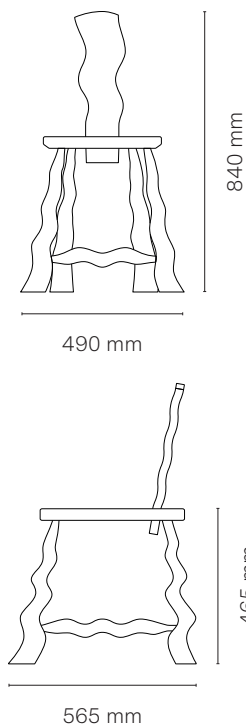

Rippled Chair

ABOUT

Rippled is a deeper dive into the non-Euclidean processes explored in *Wilkinson & Rivera's Baile collection*. Inspired by the look and feel of ribbon, their aim was to create a controlled flowing design. To achieve these undulating forms, they quarter and reconfigure a stock of wood. The result embodies the deconstruction of the rigid qualities of timber, as they're permitted to make amazing shapes with minimal loss of material whilst retaining structural integrity.