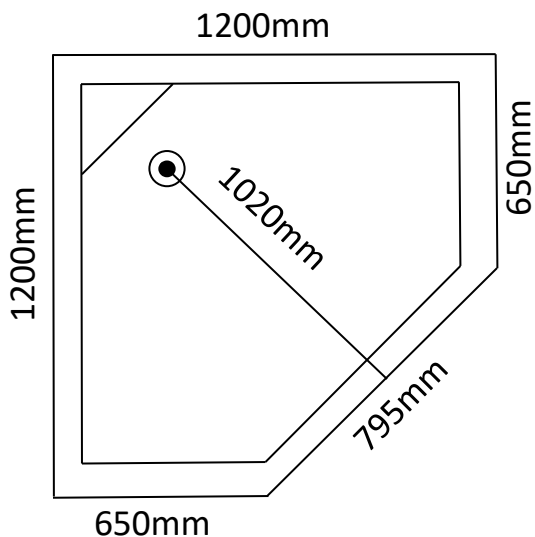

Corner Showers

1200 x 1200 x 1940 (Rear Waste)

Transportable Homes
Staff Showers
Renovations
Shed Showers
Ablutions
Pool Showers

Please Note: Measurements are taken externally, please allow for variations within the manufacturing process. Drawings are a guide only. We recommend having the shower on site prior to commencement of works.