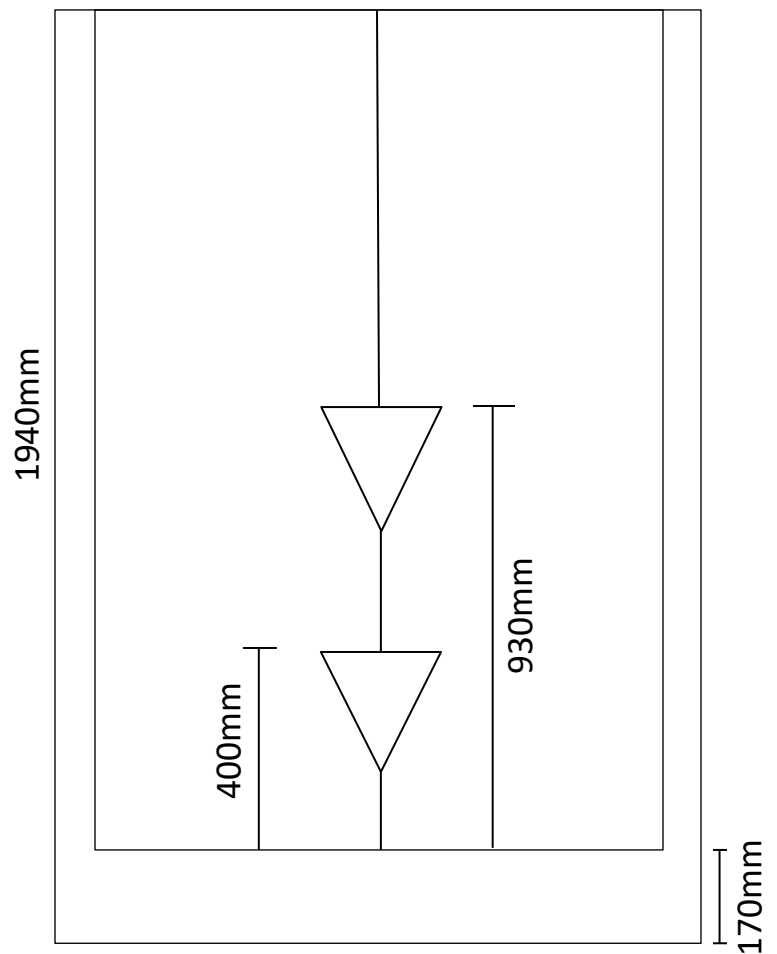

Corner Showers

1200 x 1200 x 1940 (Rear Waste)

Transportable Homes
Staff Showers
Renovations
Shed Showers
Ablutions
Pool Showers

Please Note: Measurements are taken externally, please allow for variations within the manufacturing process. Drawings are a guide only. We recommend having the shower on site prior to commencement of works.