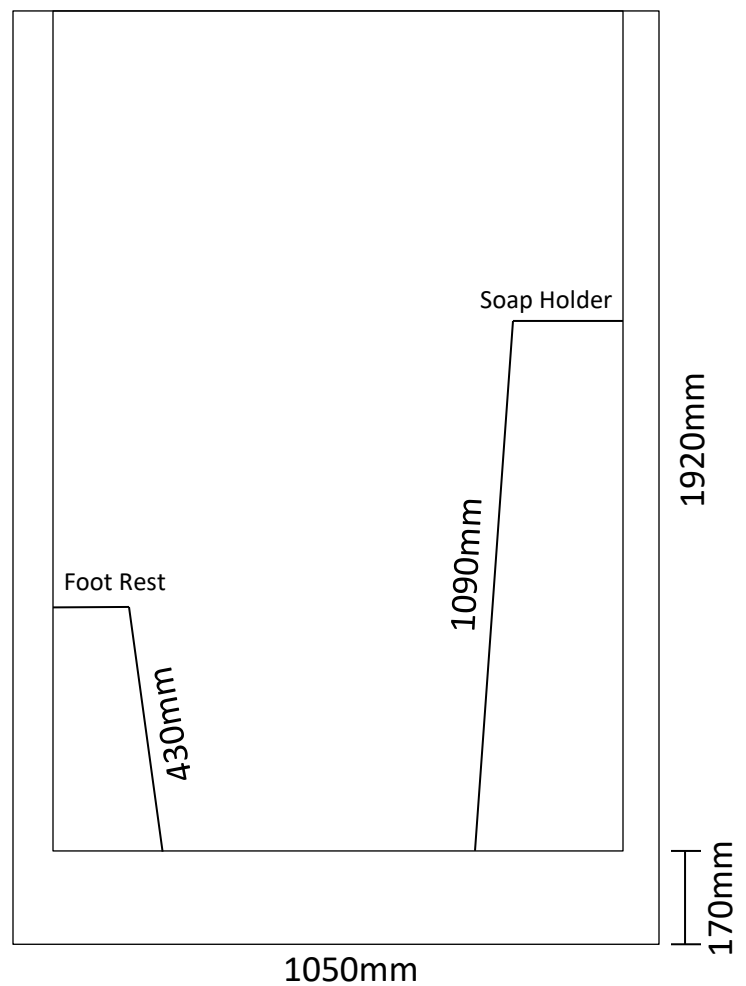

Showers Cubicles

1050 x 900 x 1920 with or without lip (Rear Waste)

Transportable Homes
Staff Showers
Renovations
Shed Showers
Ablutions
Pool Showers

Please Note: Measurements are taken externally, please allow for variations within the manufacturing process. Drawings are a guide only. We recommend having the shower on site prior to commencement of works.