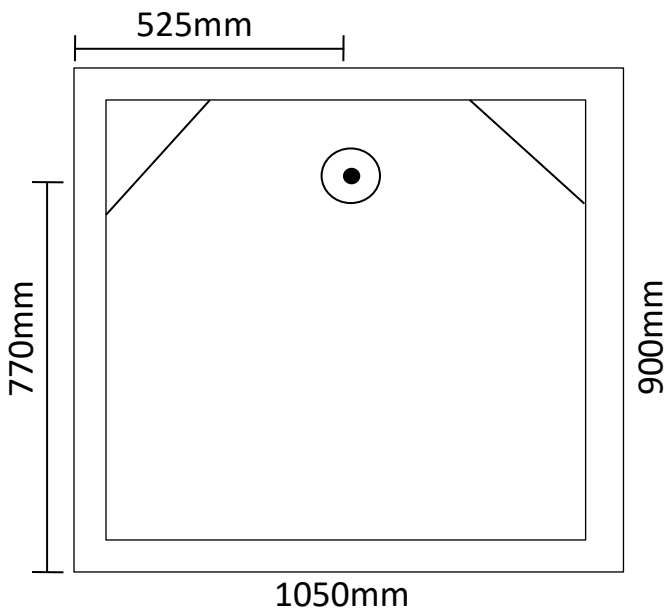

Showers Cubicles

1050 x 900 x 1920 with or without lip (Rear Waste)

Transportable Homes
Staff Showers
Renovations
Shed Showers
Ablutions
Pool Showers

Please Note: Measurements are taken externally, please allow for variations within the manufacturing process. Drawings are a guide only. We recommend having the shower on site prior to commencement of works.