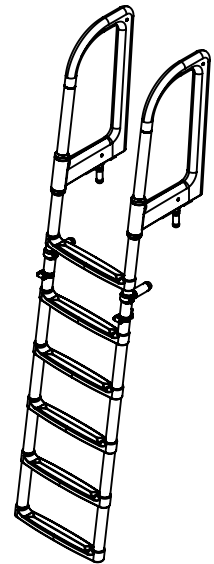

# Yacht ladder 500 standard

Material: Carbon fiber, AISI 316 stainless steel mirror polished

2000003228

## Description

The Xquip yacht ladder is safe and robust, yet light and foldable so that it can easily be stowed away.

The Xquip yacht ladder is manufactured entirely from carbon fiber. It is available in matt or clearcoat finish, or painted in any desired colour.

We offer padded storage bags and / or wall mounts to be able to store the ladder neatly.

Front view

Side view

Isometric view

Deck socket 48mm (glue)  
2000000679

## Storage dimensions

Side view

Front view

Isometric view