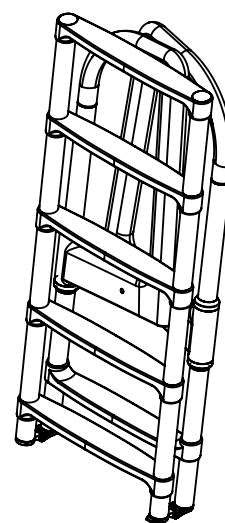

# Yacht ladder 500 standard

Material: Carbon fiber, AISI 316 stainless steel mirror polished

2000003228

We offer padded storage bags and / or wall mounts to be able to store the ladder neatly.

Front view

Side view

Isometric view

Deck socket 48mm (glue)  
2000000679

# Yacht ladder 500 standard

Material: Carbon fiber, AISI 316 stainless steel mirror polished

2000002413

## Storage dimensions

Side view

Front view

Isometric view