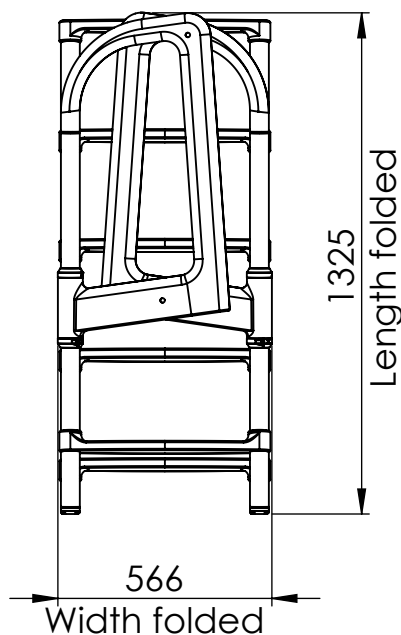

# Yacht ladder 500 standard

Material: Carbon fiber, AISI 316 stainless steel mirror polished

2000003228

We offer padded storage bags and / or wall mounts to be able to store the ladder neatly.

Front view

Side view

Isometric view

Deck socket 48mm (glue)  
2000000679

# Yacht ladder 500 standard

Material: Carbon fiber, AISI 316 stainless steel mirror polished

2000002413

## Storage dimensions

Side view

Front view

Isometric view