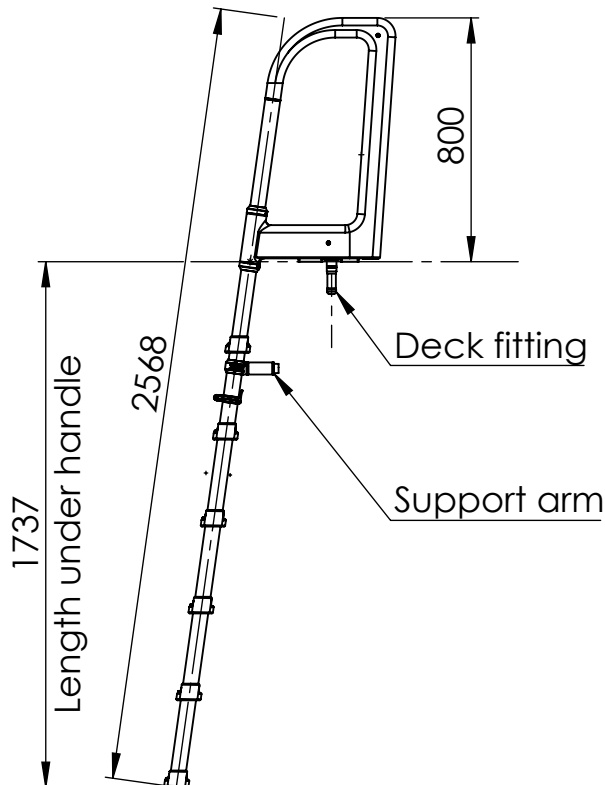

# Yacht ladder 500 standard

Material: Carbon fiber, AISI 316 stainless steel mirror polished

2000003228

We offer padded storage bags and / or wall mounts to be able to store the ladder neatly.

Front view

Side view

Isometric view

Deck socket 48mm (glue)  
2000000679

# Yacht ladder 500 standard

Material: Carbon fiber, AISI 316 stainless steel mirror polished

2000002413

## Storage dimensions

Side view

Front view

Isometric view