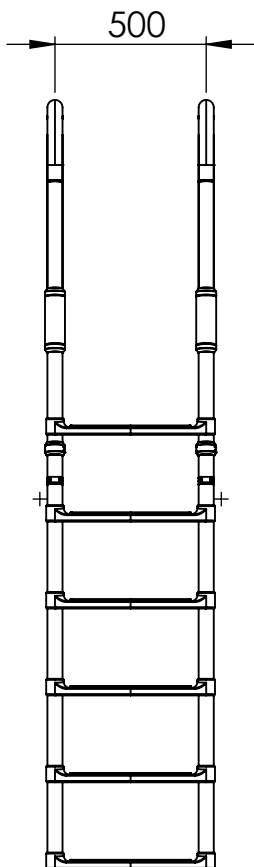

# Yacht ladder 500 standard

Material: Carbon fiber, AISI 316 stainless steel mirror polished

2000003228

We offer padded storage bags and / or wall mounts to be able to store the ladder neatly.

Front view

Side view

Isometric view

Deck socket 48mm (glue)  
2000000679

# Yacht ladder 500 standard

Material: Carbon fiber, AISI 316 stainless steel mirror polished

2000002413

## Storage dimensions

Side view

Front view

Isometric view