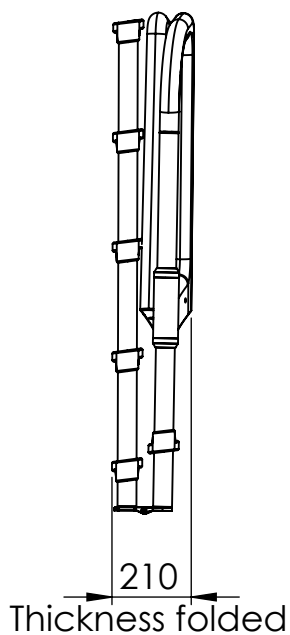

# Yacht ladder 500 standard

Material: Carbon fiber, AISI 316 stainless steel mirror polished

2000003228

We offer padded storage bags and / or wall mounts to be able to store the ladder neatly.

Front view

Side view

Isometric view

Deck socket 48mm (glue)  
2000000679

# Yacht ladder 500 standard

Material: Carbon fiber, AISI 316 stainless steel mirror polished

2000002413

## Storage dimensions

Side view

Front view

Isometric view