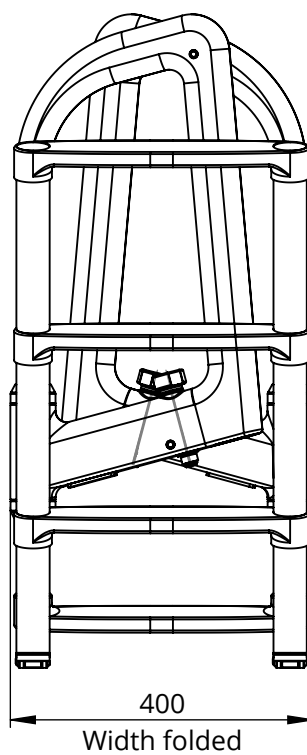

Tender ladder 340 standard

Material: Carbon fiber, AISI 316 stainless steel mirror polished

2000002413

Storage dimensions

Front view

Isometric view

Step options

1. Clear coat carbon fiber
2. Non-skid surface
3. Teak