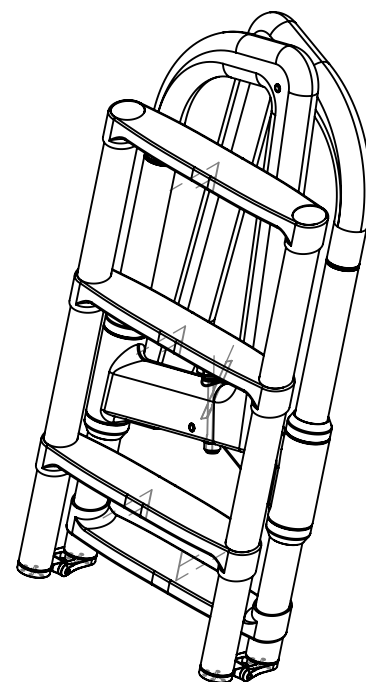

Tender ladder 340 standard

Material: Carbon fiber, AISI 316 stainless steel mirror polished

2000000244

Description

The Xquip tender ladder is safe and robust, yet light and foldable so that it can easily be stowed away.

Front view

Side view

Isometric view

Xquip flush screwsocket (M22)
20000000252

Tender ladder 340 standard

Material: Carbon fiber, AISI 316 stainless steel mirror polished

2000002413

Storage dimensions

Side view

Front view

Isometric view

Step options

1. Clear coat carbon fiber
2. Non-skid surface
3. Teak