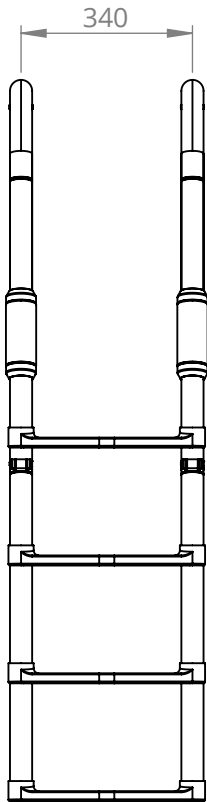

Tender ladder 340 standard

Material: Carbon fiber, AISI 316 stainless steel mirror polished

2000000244

Description

The Xquip tender ladder is safe and robust, yet light and foldable so that it can easily be stowed away.

Front view

Side view

Isometric view

Xquip flush screwsocket (M22)
20000000252

Tender ladder 340 standard

Material: Carbon fiber, AISI 316 stainless steel mirror polished

2000002413

Storage dimensions

Side view

Front view

Isometric view

Step options

1. Clear coat carbon fiber
2. Non-skid surface
3. Teak