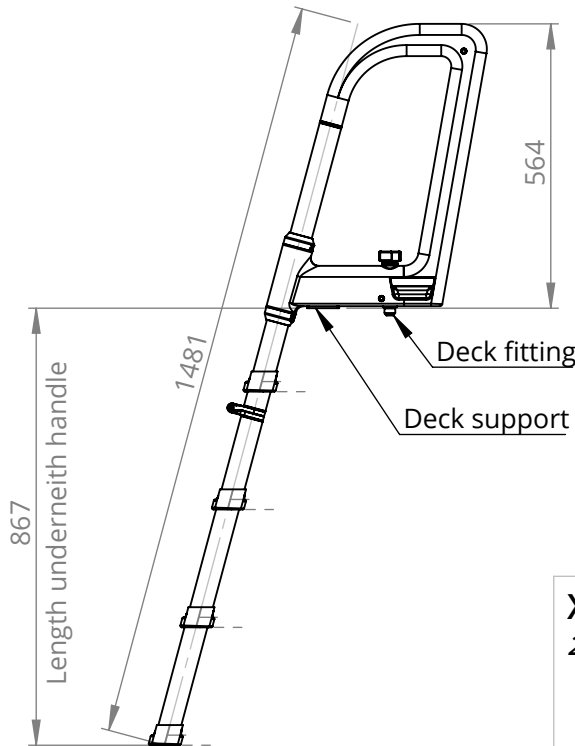

Tender ladder 340 standard

Material: Carbon fiber, AISI 316 stainless steel mirror polished

2000000244

Description

The Xquip tender ladder is safe and robust, yet light and foldable so that it can easily be stowed away.

Front view

Side view

Isometric view

Xquip flush screwsocket (M22)
20000000252

Tender ladder 340 standard

Material: Carbon fiber, AISI 316 stainless steel mirror polished

2000002413

Storage dimensions