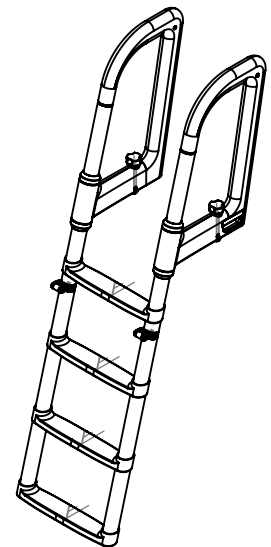

Tender ladder 340 standard

Material: Carbon fiber, AISI 316 stainless steel mirror polished

2000000244

Description

The Xquip tender ladder is safe and robust, yet light and foldable so that it can easily be stowed away.

The Xquip yacht ladder is manufactured entirely from carbon fiber. It is available in matt or clearcoat finish, or painted in any desired colour.

We offer padded storage bags and / or wall mounts to be able to store the ladder neatly.

Front view

Side view

Isometric view

Xquip flush screwsocket (M22)
20000000252

Tender ladder 340 standard

Material: Carbon fiber, AISI 316 stainless steel mirror polished

2000002413

Storage dimensions

Side view

Front view

Isometric view

Step options

1. Clear coat carbon fiber
2. Non-skid surface
3. Teak