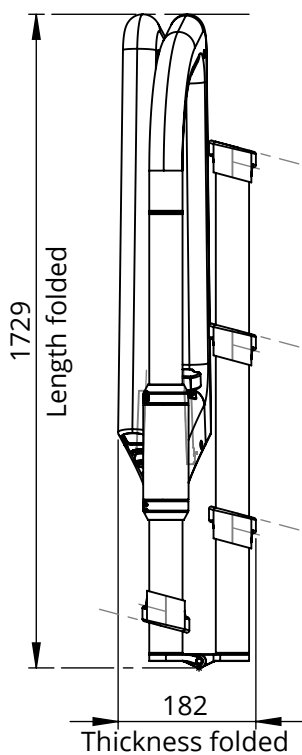

Front view

Side view

Isometric view

Xquip flush screwsocket (M22)
20000000252

Tender ladder 340 standard

Material: Carbon fiber, AISI 316 stainless steel mirror polished

2000002413

Storage dimensions