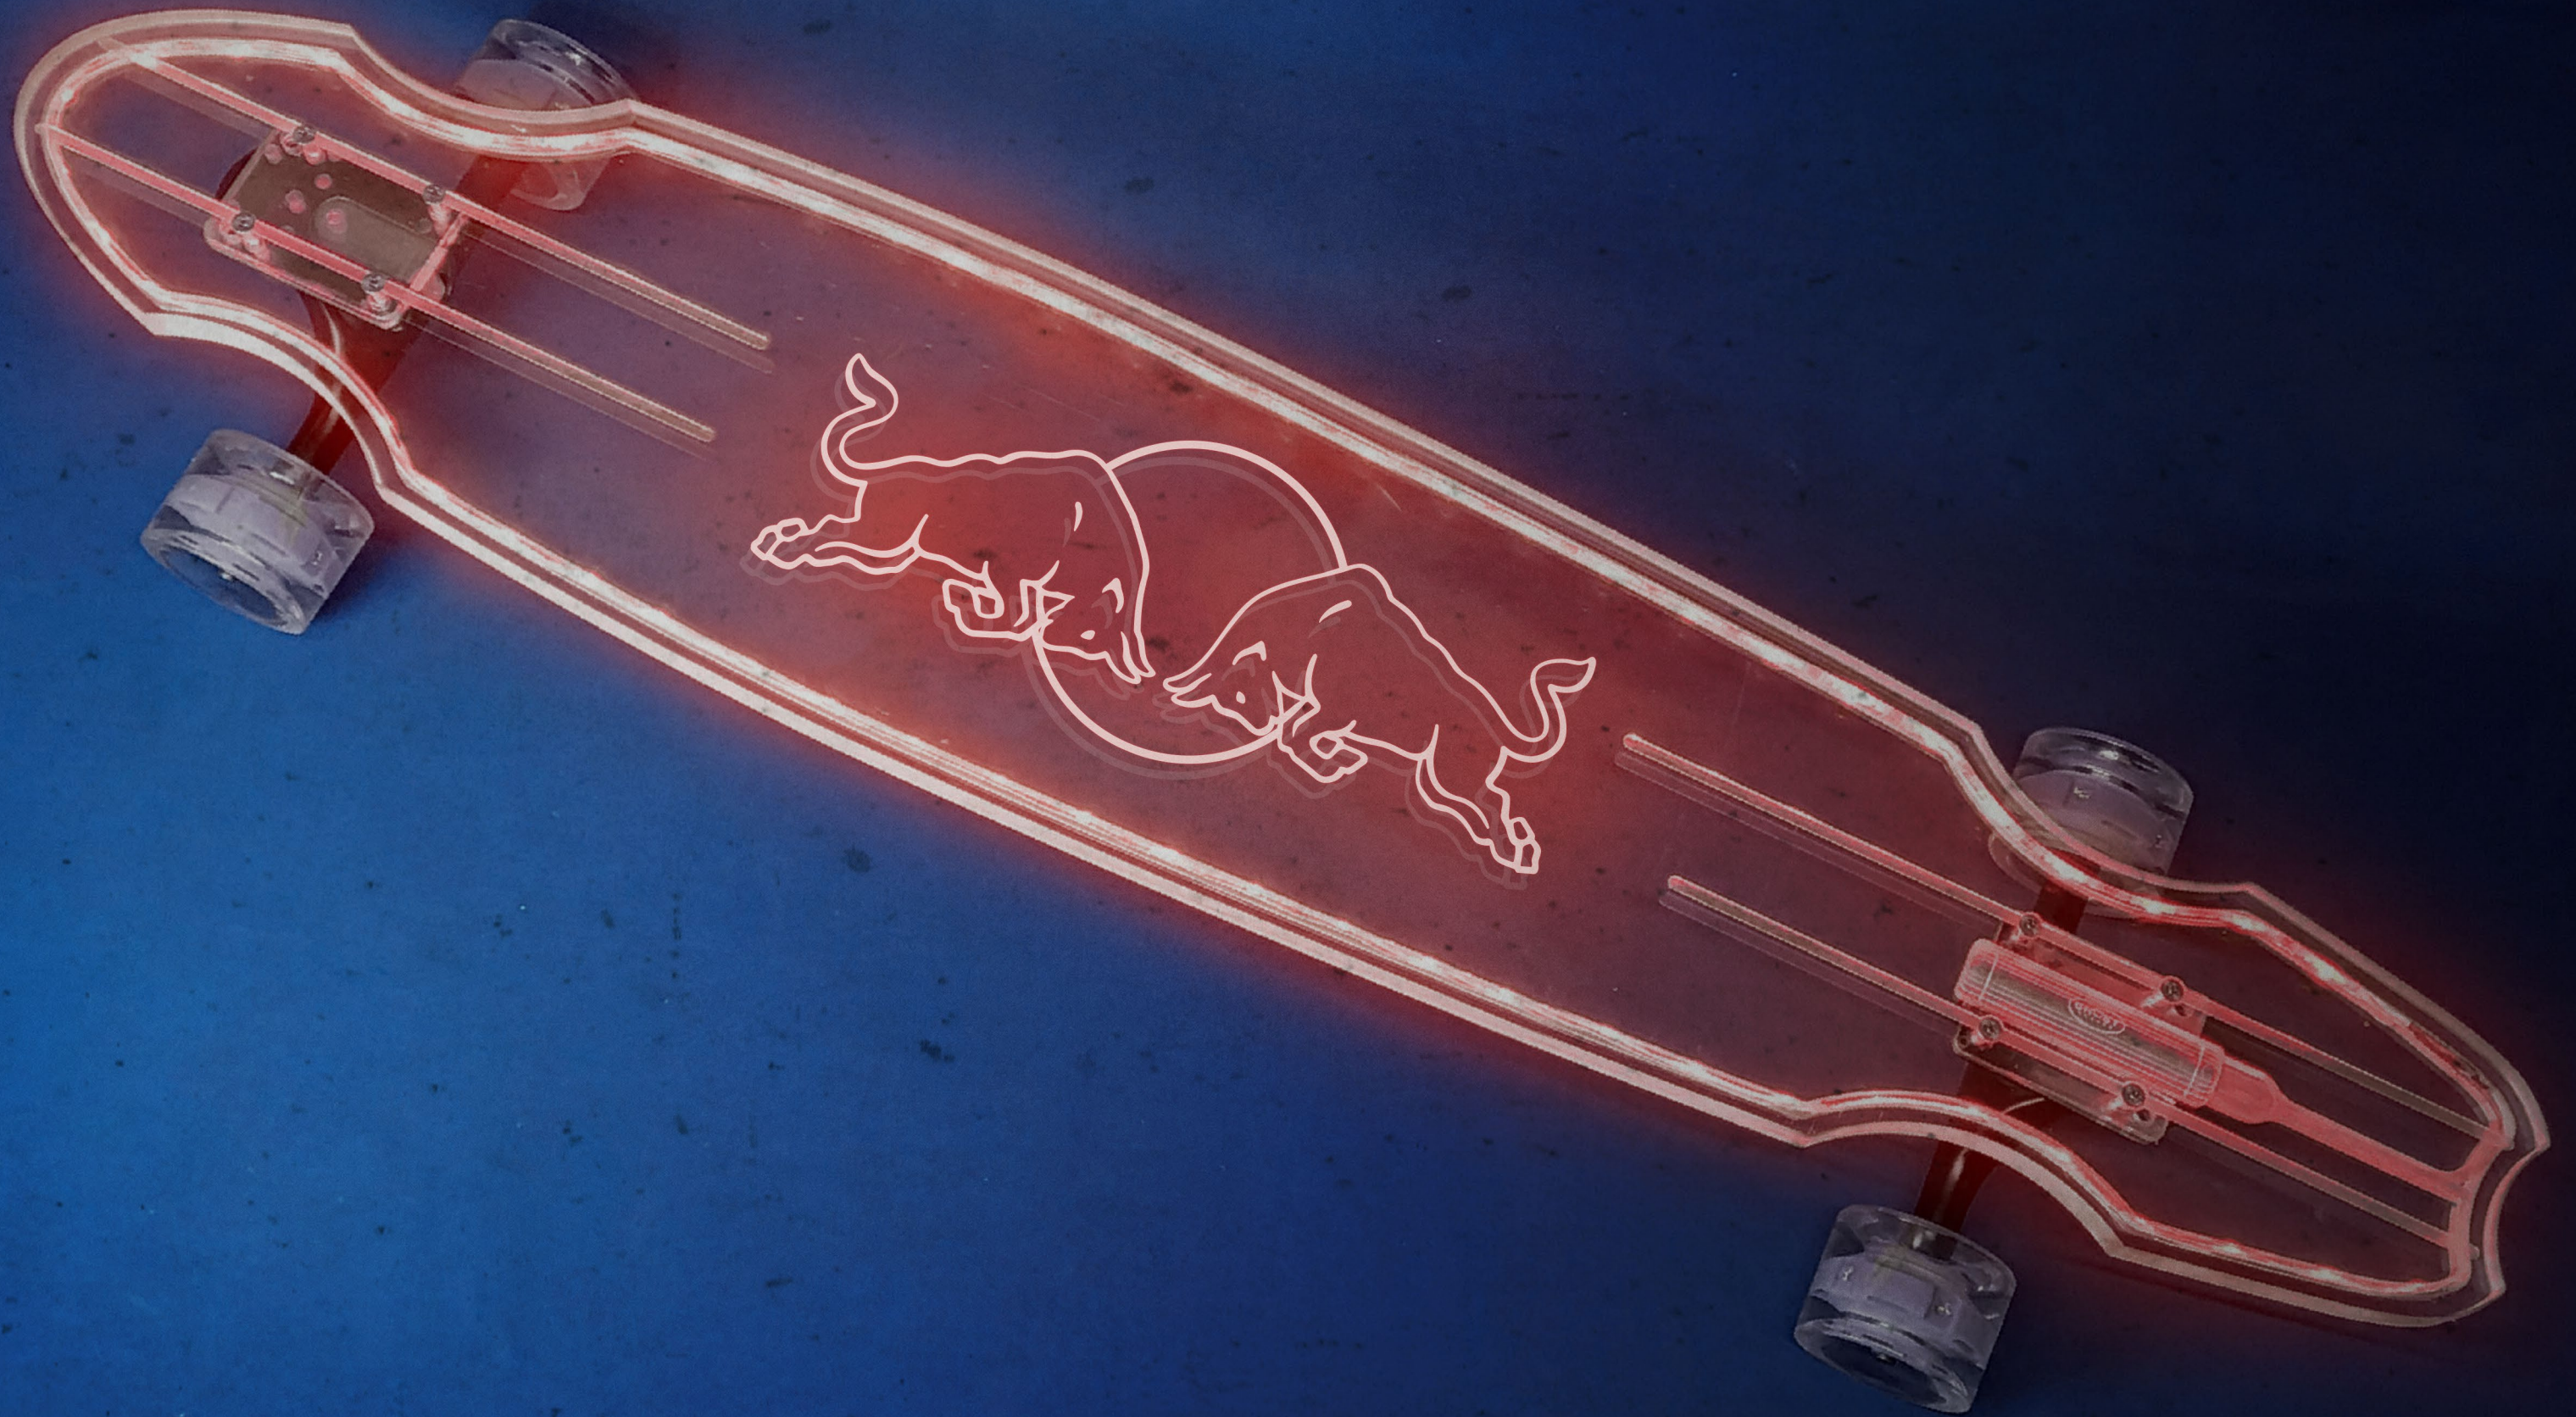

ZIPPER PULLS

RINGO WATERBOTTLE

LIGHT-UP BOARD

BLUETOOTH SPEAKER

**Thank
You.**

custom
2025
brand merch

custom
2025
brand merch

**Thank
You.**