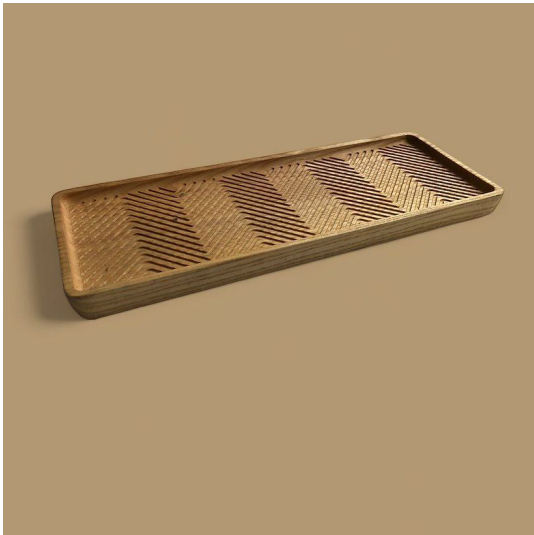

Catalog

from FIRM Wood

Nº5

$ 48

Rectangle plate

Crafted from elm wood.

Plate measures 33cm x 12cm.

Made from responsibly sourced wood, foraged or sustainably grown. Sealed with natural, food safe oil.

Pieces may vary slightly based on the unique markings and colouration of the wood. Wooden objects are likely to change slightly in colour and feel, over time - through use and weathering.

Hand wash only.

Worldwide shipping options are available.

If you would like to discuss sculptural works, a project or commissioned collection, please contact us.