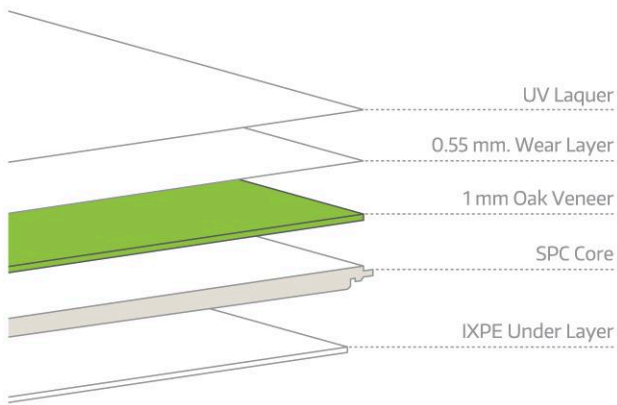

Deeco

FLOORS

GOOD FLOOR HAPPY LIFE

DEE - WOOD

SPC CLICK LOCK WITH OAK VENEER

Nature at your feet. DEE-WOOD combines the advantages of SPC floors with the beauty and elegance of real oak wood. These floors are easy to install, easy to maintain, are fire retarding, and give a cosy, natural wood feeling to your space.

TECHNICAL SPECIFICATIONS

Dimensions: Length 1900 mm
Width 190 mm
Thickness 7 mm

Top Layer: 1 mm Oak Veneer

Wear Layer: 0.55 mm

Under Layer: 1 mm IXPE

Finishing: UV Laquer

Installation: 5G Click lock

Packing by Box: 6 pcs / 2.196 m²