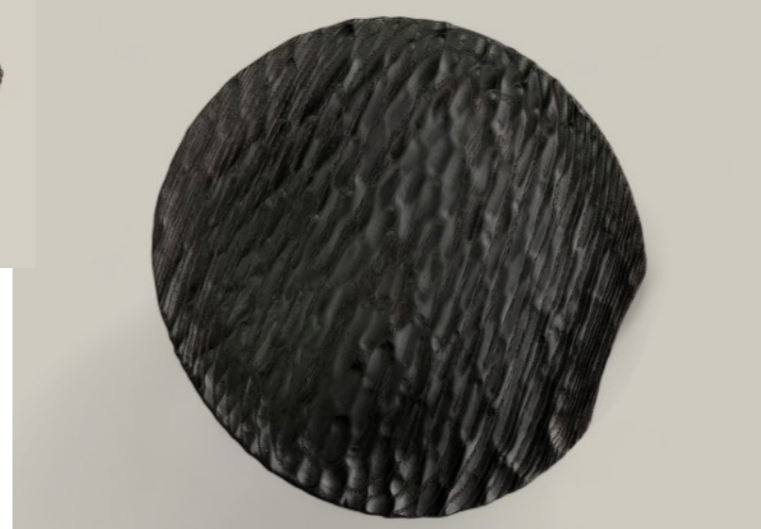

FIRM_WOOD

Rectangle black or white plate

Crafted from alder wood

Plate measures 33 cm x 12 cm

Kč 780 | € 30 | \$ 32

Landscape 'two.zero' black plate

Crafted from alder wood

Stand measures 22 cm D