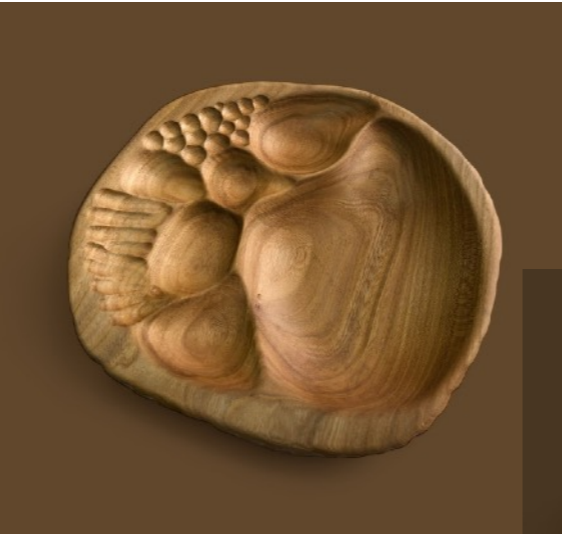

FIRM_WOOD

Landscape server plate

Crafted from elm wood

Plate measures 24 cm x 28,5 cm

Kč 970 | € 38 | \$ 40

'In contrast' bord set

Crafted from alder wood

Set measures 28 cm x 18 cm, 32 cm x 22 cm