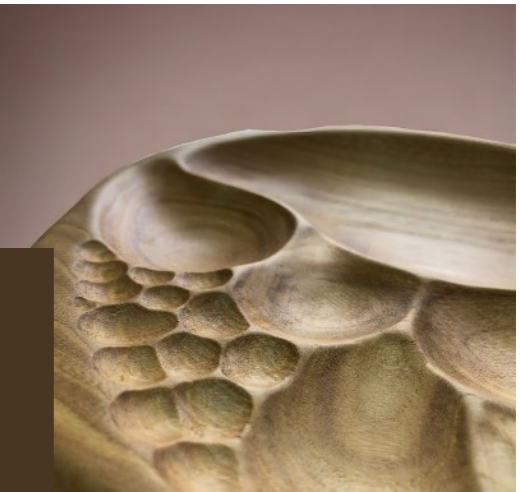

FIRM_WOOD

Landscape server plate

Crafted from elm wood

Plate measures 24 cm x 28,5 cm

Kč 970 | € 38 | \$ 40

'In contrast' bord set

Crafted from alder wood

Set measures 28 cm x 18 cm, 32 cm x 22 cm