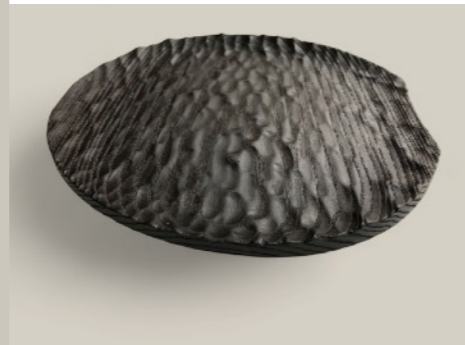

FIRM_WOOD

Rectangle black or white plate

Crafted from alder wood

Plate measures 33 cm x 12 cm

Kč 780 | € 30 | \$ 32

Landscape 'two.zero' black plate

Crafted from alder wood

Stand measures 22 cm D