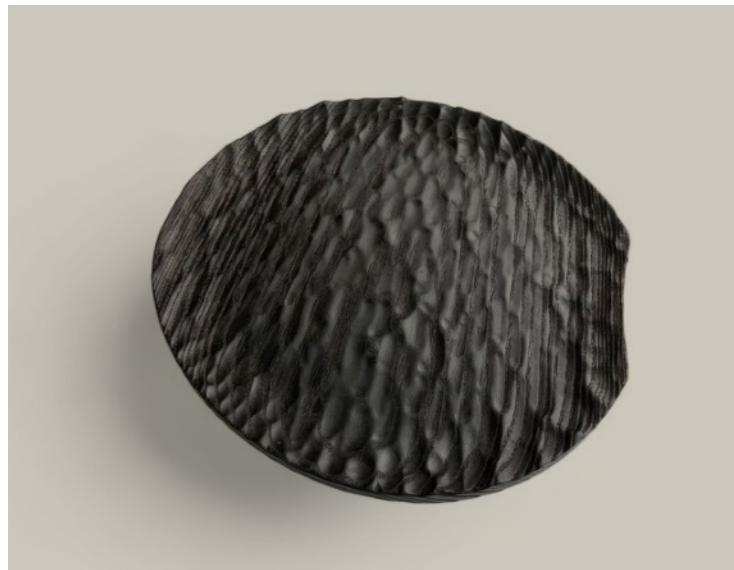

FIRM_WOOD

Rectangle black or white plate

Crafted from alder wood

Plate measures 33 cm x 12 cm

Kč 780 | € 30 | \$ 32

Landscape 'two.zero' black plate

Crafted from alder wood

Stand measures 22 cm D