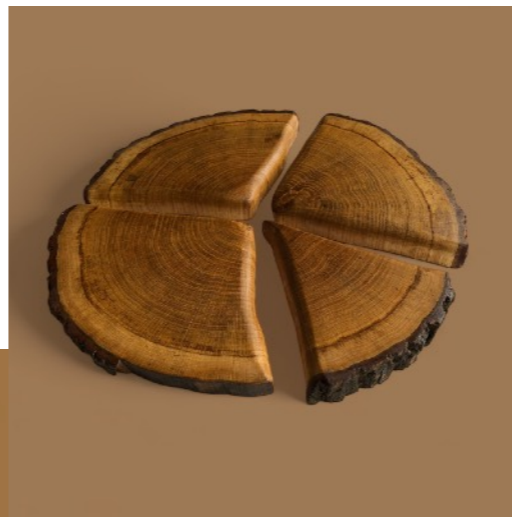

CATALOG FROM FIRM WOOD

HORECA

'Round slice' wooden stand- puzzle

Crafted from elm wood

Stand measures 25-30 cm D

Kč 890 | € 35 | \$ 37

Board with handle

Crafted from alder wood

Board 'M' measures 37.8 cm x 21cm

Kč 890 | € 35 | \$ 37

Board 'M' measures 41.8 cm x 21cm

Kč 970 | € 38 | \$ 40

Made from responsibly sourced wood, foraged or sustainably grown. Sealed with natural, food safe oil. Pieces may vary slightly based on the unique markings and colouration of the wood.