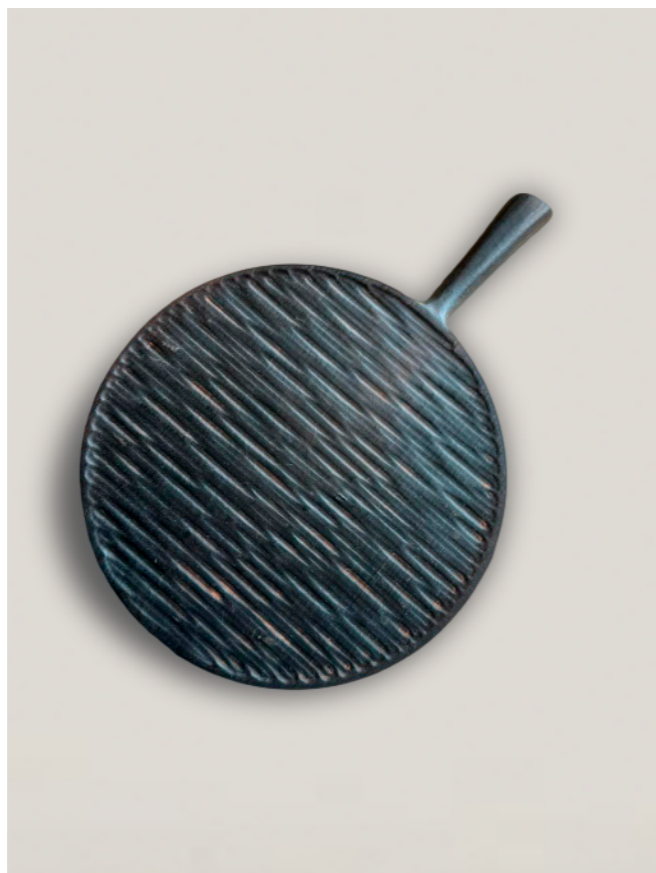

Landscape black plate

Crafted from alder wood

Stand measures 22 cm D

Kč 970 | € 38 | $ 40