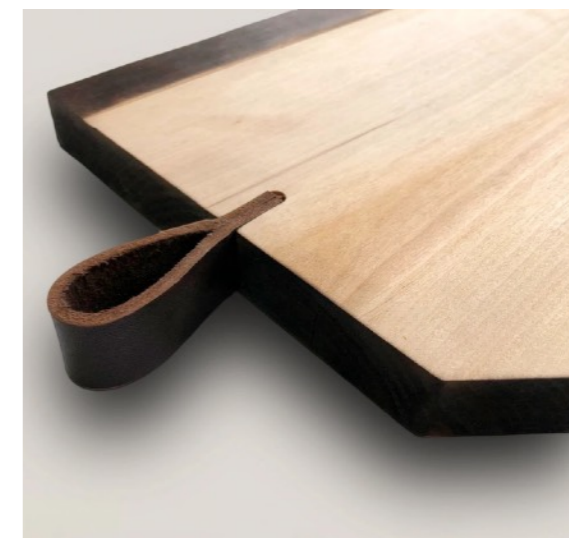

Premium | deLuxe

FIRM_WOOD

A board with a hand-sewn leatherette

Crafted from alder wood

Board measures 28 cm x 18 cm

Kč 970 | € 38 | \$ 40

Round board with wicker handle

Crafted from elm wood