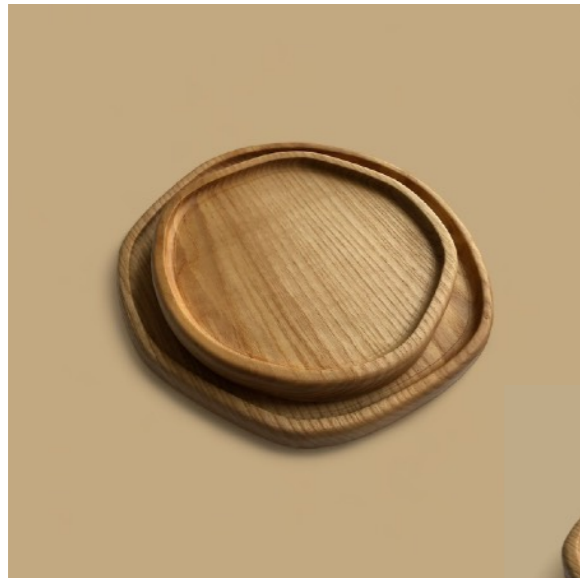

FIRM_WOOD

'with Side' plate set

Crafted from elm wood

Set measures 19 cm, 24 cm D

Kč 1170 | € 46 | \$ 48

Sculpted board

Crafted from alder wood

Board measures 31.5 cm x 15 cm