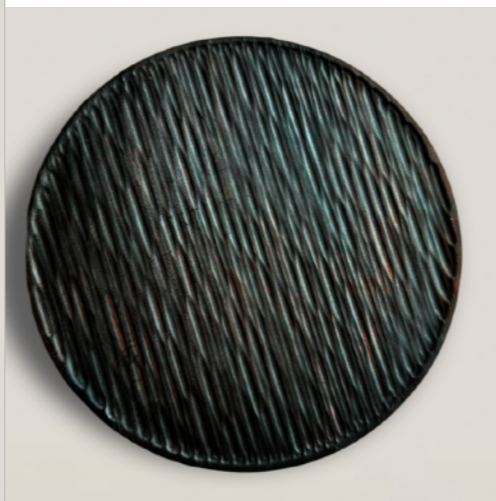

Landscape black plate

Crafted from alder wood

Stand measures 22 cm D

Kč 970 | € 38 | $ 40