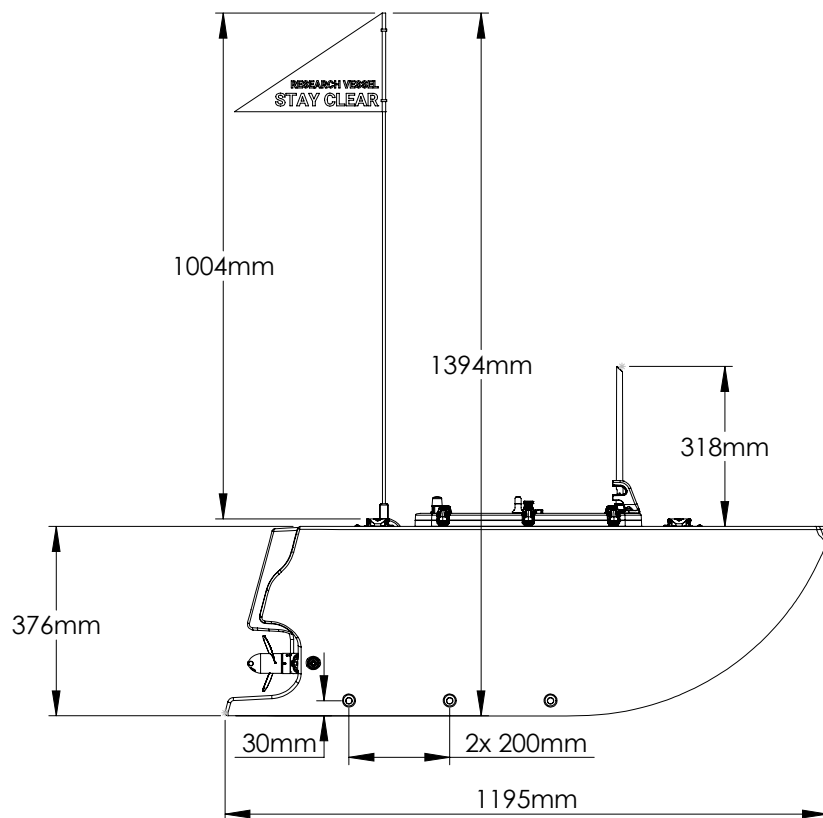

BR-101447

BlueBoat Uncrewed Surface Vessel, 120 cm

NOTE:

- MAX SPEED 3 m/s
- DEFAULT 2.4 GHz COMMUNICATION
- SEE <https://bluerobotics.com/> FOR PRODUCT SPECIFICATIONS

FOR PUBLIC RELEASE

	ITEM NUMBER	BR-101447	REV
DESCRIPTION: BlueBoat Uncrewed Surface Vessel, 120 cm			
MATERIAL:		FINISH:	
UNLESS OTHERWISE SPECIFIED ALL DIMENSIONS IN MM			
WEIGHT IN AIR: 14.5 kg	SIZE A	SCALE: 1:15	SHEET 1 OF 1