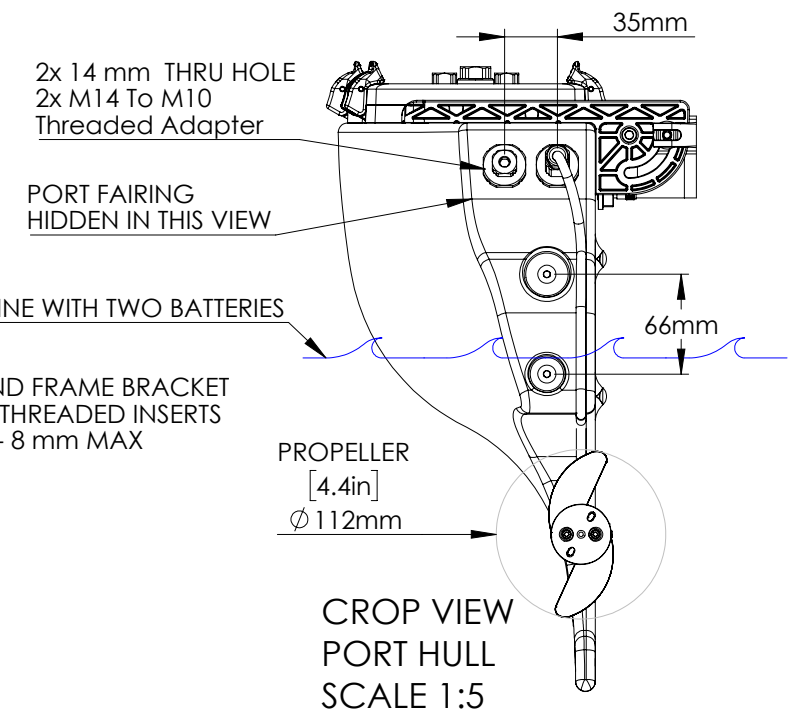

BR-101447

BlueBoat Uncrewed Surface Vessel, 120 cm

NOTE:

- MAX SPEED 3 m/s
- DEFAULT 2.4 GHz COMMUNICATION
- SEE <https://bluerobotics.com/> FOR PRODUCT SPECIFICATIONS

FOR PUBLIC RELEASE

	ITEM NUMBER	BR-101447	REV
DESCRIPTION: BlueBoat Uncrewed Surface Vessel, 120 cm			
MATERIAL:		FINISH:	
UNLESS OTHERWISE SPECIFIED ALL DIMENSIONS IN MM			
WEIGHT IN AIR: 14.5 kg	SIZE A	SCALE: 1:15	SHEET 1 OF 1