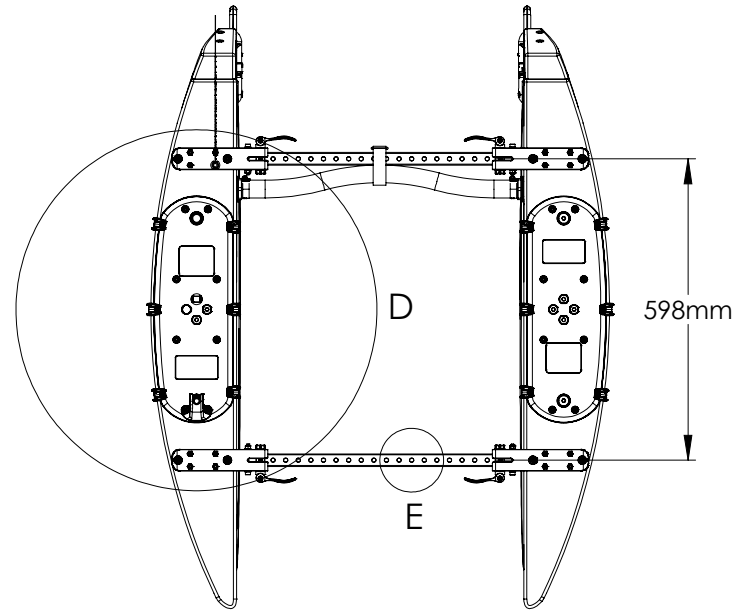

BR-101447

BlueBoat Uncrewed Surface Vessel, 120 cm

NOTE:

- MAX SPEED 3 m/s
- DEFAULT 2.4 GHz COMMUNICATION
- SEE <https://bluerobotics.com/> FOR PRODUCT SPECIFICATIONS

FOR PUBLIC RELEASE

	ITEM NUMBER	BR-101447	REV
DESCRIPTION: BlueBoat Uncrewed Surface Vessel, 120 cm			
MATERIAL:		FINISH:	
UNLESS OTHERWISE SPECIFIED ALL DIMENSIONS IN MM			
WEIGHT IN AIR: 14.5 kg	SIZE A	SCALE: 1:15	SHEET 1 OF 1