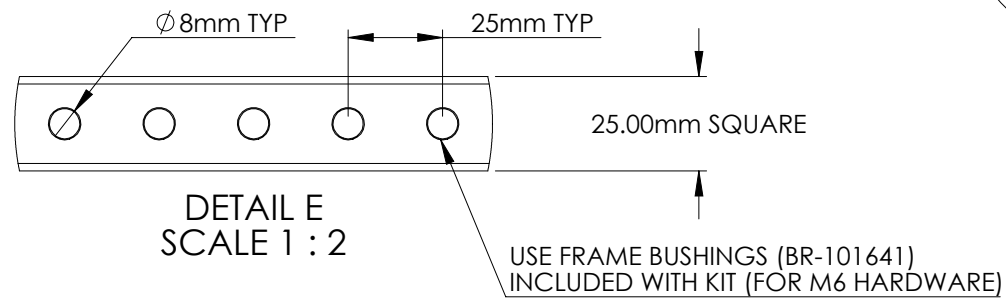

BR-101447

BlueBoat Uncrewed Surface Vessel, 120 cm

NOTE:

- MAX SPEED 3 m/s
- DEFAULT 2.4 GHz COMMUNICATION
- SEE <https://bluerobotics.com/> FOR PRODUCT SPECIFICATIONS

FOR PUBLIC RELEASE

	ITEM NUMBER	BR-101447	REV
DESCRIPTION: BlueBoat Uncrewed Surface Vessel, 120 cm			
MATERIAL:		FINISH:	
UNLESS OTHERWISE SPECIFIED ALL DIMENSIONS IN MM			
WEIGHT IN AIR: 14.5 kg	SIZE A	SCALE: 1:15	SHEET 1 OF 1