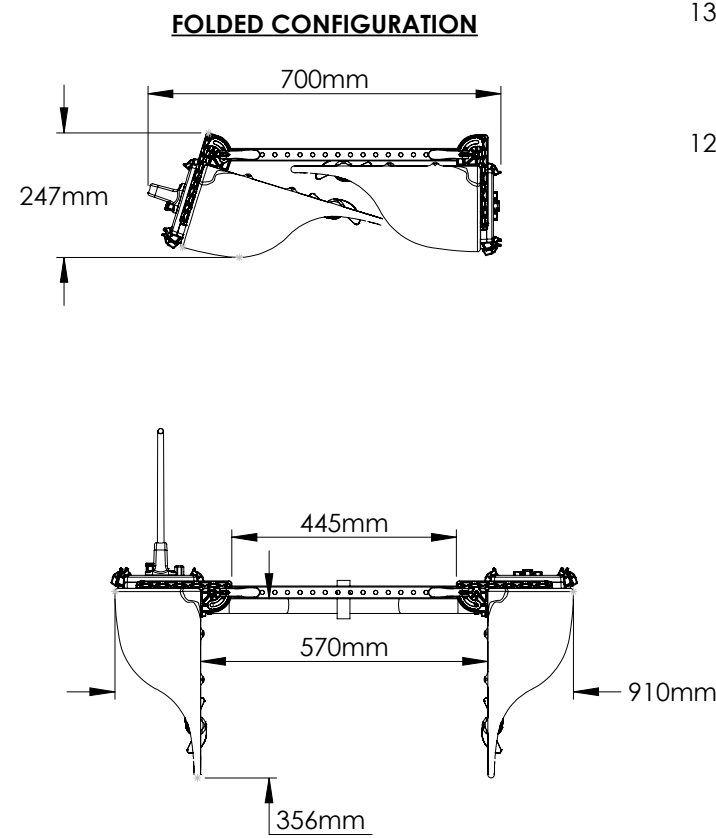

BR-101447

BlueBoat Uncrewed Surface Vessel, 120 cm

NOTE:

- MAX SPEED 3 m/s
- DEFAULT 2.4 GHz COMMUNICATION
- SEE <https://bluerobotics.com/> FOR PRODUCT SPECIFICATIONS

FOR PUBLIC RELEASE

	ITEM NUMBER	BR-101447	REV
DESCRIPTION: BlueBoat Uncrewed Surface Vessel, 120 cm			
MATERIAL:		FINISH:	
UNLESS OTHERWISE SPECIFIED ALL DIMENSIONS IN MM			
WEIGHT IN AIR: 14.5 kg	SIZE A	SCALE: 1:15	SHEET 1 OF 1