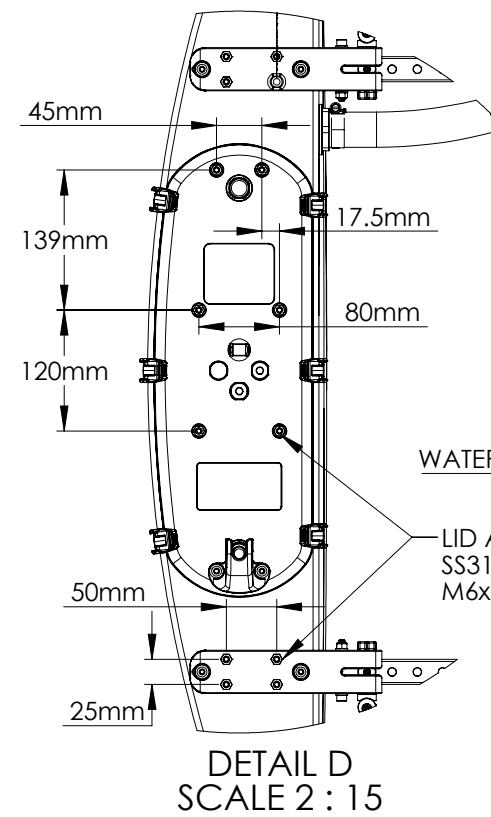

BR-101447

BlueBoat Uncrewed Surface Vessel, 120 cm

NOTE:

- MAX SPEED 3 m/s
- DEFAULT 2.4 GHz COMMUNICATION
- SEE <https://bluerobotics.com/> FOR PRODUCT SPECIFICATIONS

FOR PUBLIC RELEASE

	ITEM NUMBER	BR-101447	REV
DESCRIPTION: BlueBoat Uncrewed Surface Vessel, 120 cm			
MATERIAL:		FINISH:	
UNLESS OTHERWISE SPECIFIED ALL DIMENSIONS IN MM			
WEIGHT IN AIR: 14.5 kg	SIZE A	SCALE: 1:15	SHEET 1 OF 1