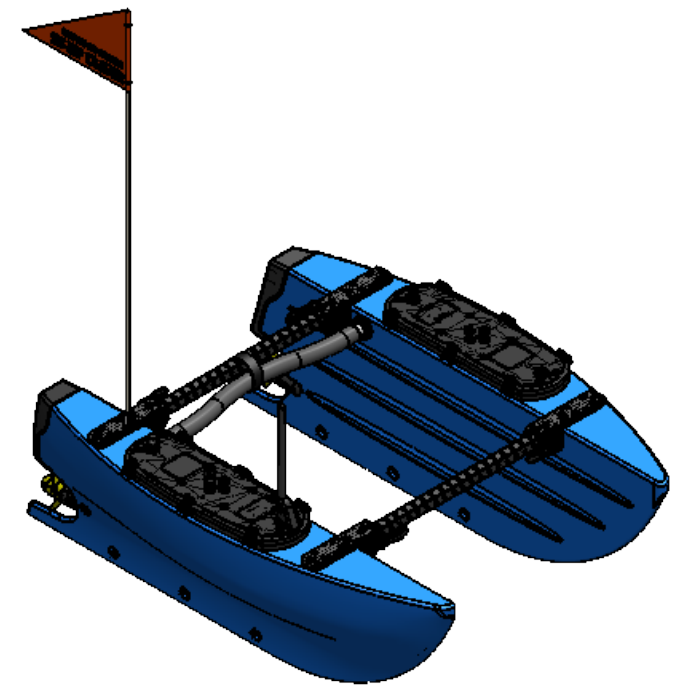

BR-101447

BlueBoat Uncrewed Surface Vessel, 120 cm

NOTE:

- MAX SPEED 3 m/s
- DEFAULT 2.4 GHz COMMUNICATION
- SEE <https://bluerobotics.com/> FOR PRODUCT SPECIFICATIONS

FOR PUBLIC RELEASE

	ITEM NUMBER	BR-101447	REV
DESCRIPTION: BlueBoat Uncrewed Surface Vessel, 120 cm			
MATERIAL:		FINISH:	
UNLESS OTHERWISE SPECIFIED ALL DIMENSIONS IN MM			
WEIGHT IN AIR: 14.5 kg	SIZE A	SCALE: 1:15	SHEET 1 OF 1