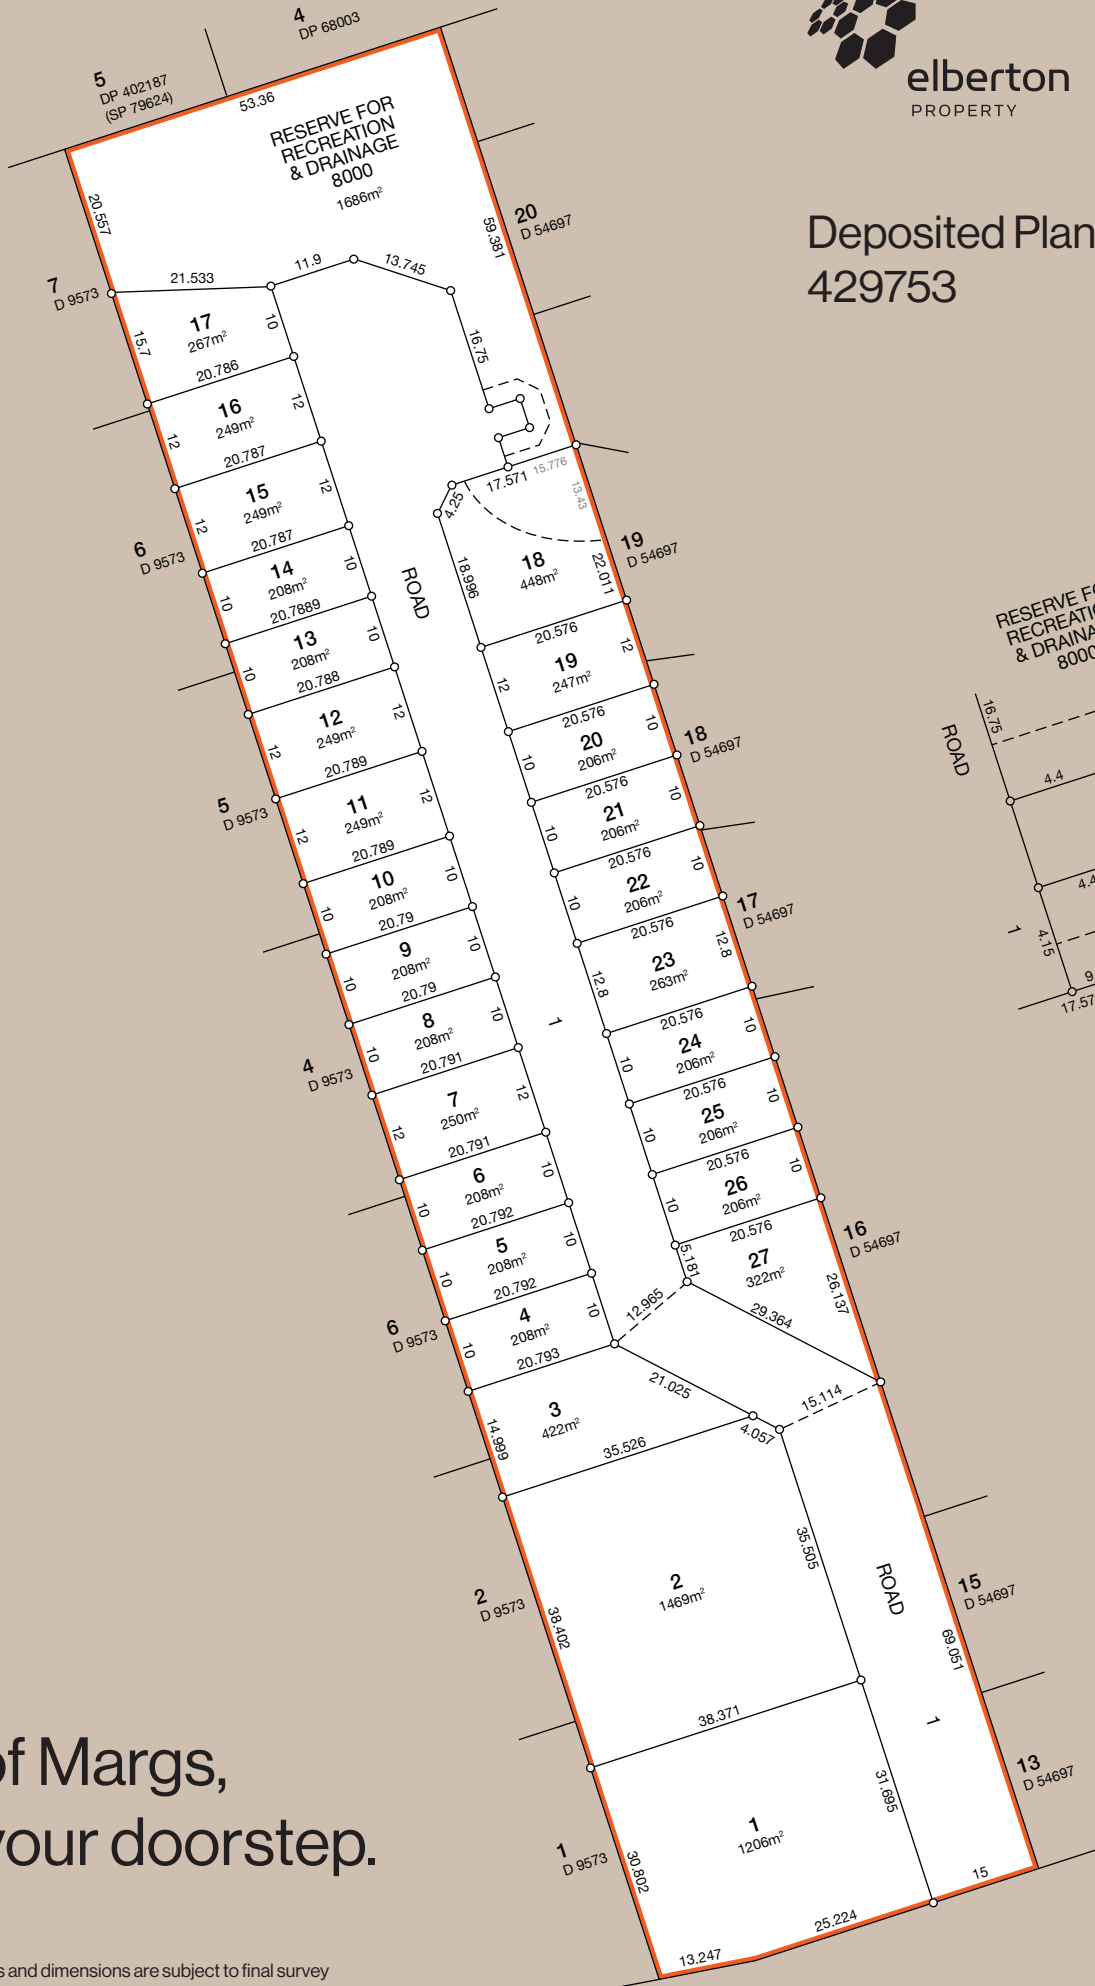

elberton
PROPERTY

RayWhite

Deposited Plan 429753

All of Margs, on your doorstep.

Draft: All areas and dimensions are subject to final survey and WAPC approval.