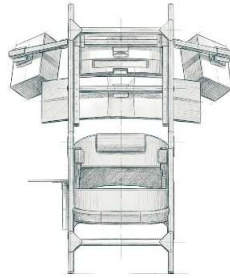

ZERO-GRAVITY WORKSTATION

ARK PRO · TRIPLE SCREEN RIG (3x32")
& 40" OVERHEAD SCREEN

reclined zero-gravity work position

flexible gear positioning

studio speaker set-up

Work weightless.

adjustable reclined workstation that wraps monitors, keyboard and mouse around your body held in zero-gravity neutral posture.

The Levus Ark places your screens, laptop, keyboard and mouse around you so you can work in a reclined, neutral body posture. It relieves vertical spinal pressure, spreads body weight along the full length of the body, and opens the hip-spine angle to 120° — for sustained, focused computer work without back, neck, arm or eye strain.

120°
OPEN HIP-SPINE

300kg
USER WEIGHT

0-120cm
EYE-TO-SCREEN DISTANCE

02 FEATURES & COMPONENTS

ARK

- Reclined zero-gravity posture: open **120° hip-spine angle**
- Adjustable base with **two working-angle modes**
- Hard-foam neck-roll headrest
- Hard-foam mattress on slat suspension with lumbar-curve amplifier and heavy-duty faux-leather cover
- Monitor mount bar — adjustable screen distance, height and viewing angle; VESA 75/100/200 + Samsung Odyssey Ark 55" screen adapter
- Side table with adjustable height & angle for the mouse
- Retractable keyboard table with an ergonomic cutaway for wrist support
- Assemble & dismantle without deterioration of build quality. Small, lightweight and compact parts when dismantled — practical if you move places

ARK PRO

ARK + EXTRAS

- Hard-foam triangular ergonomic handrest for additional elbow support
- Triple monitor rig** — standard mount bar with two side extenders
- Three VESA 75/100 pivot mounts; left & right mounts can also carry studio speakers