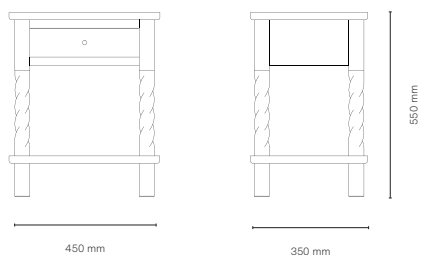

99 Bedside Table

COLLECTION / EDITION

99 COLLECTION

ABOUT

Crafted from solid hardwood, our *99 Bedside Table* visually taps into childhood nostalgia. Crafted from solid hardwood, it features hand-carved legs and a dovetailed drawer.