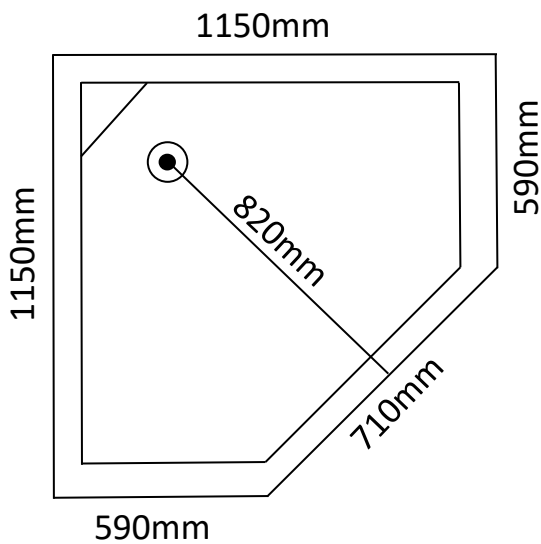

## Corner Showers

1150 x 1150 x 1965 (Rear Waste)

Transportable Homes  
Staff Showers  
Renovations  
Shed Showers  
Ablutions  
Pool Showers

Please Note: Measurements are taken externally, please allow for variations within the manufacturing process. Drawings are a guide only. We recommend having the shower on site prior to commencement of works.