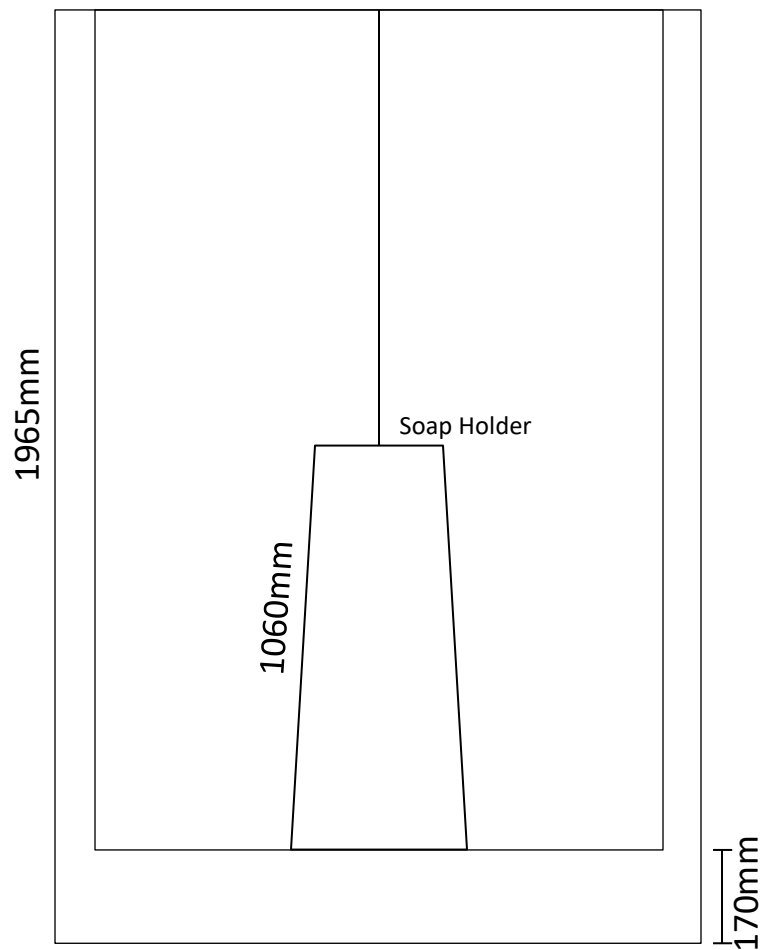

## Corner Showers

1150 x 1150 x 1965 (Rear Waste)

Transportable Homes  
Staff Showers  
Renovations  
Shed Showers  
Ablutions  
Pool Showers

Please Note: Measurements are taken externally, please allow for variations within the manufacturing process. Drawings are a guide only. We recommend having the shower on site prior to commencement of works.