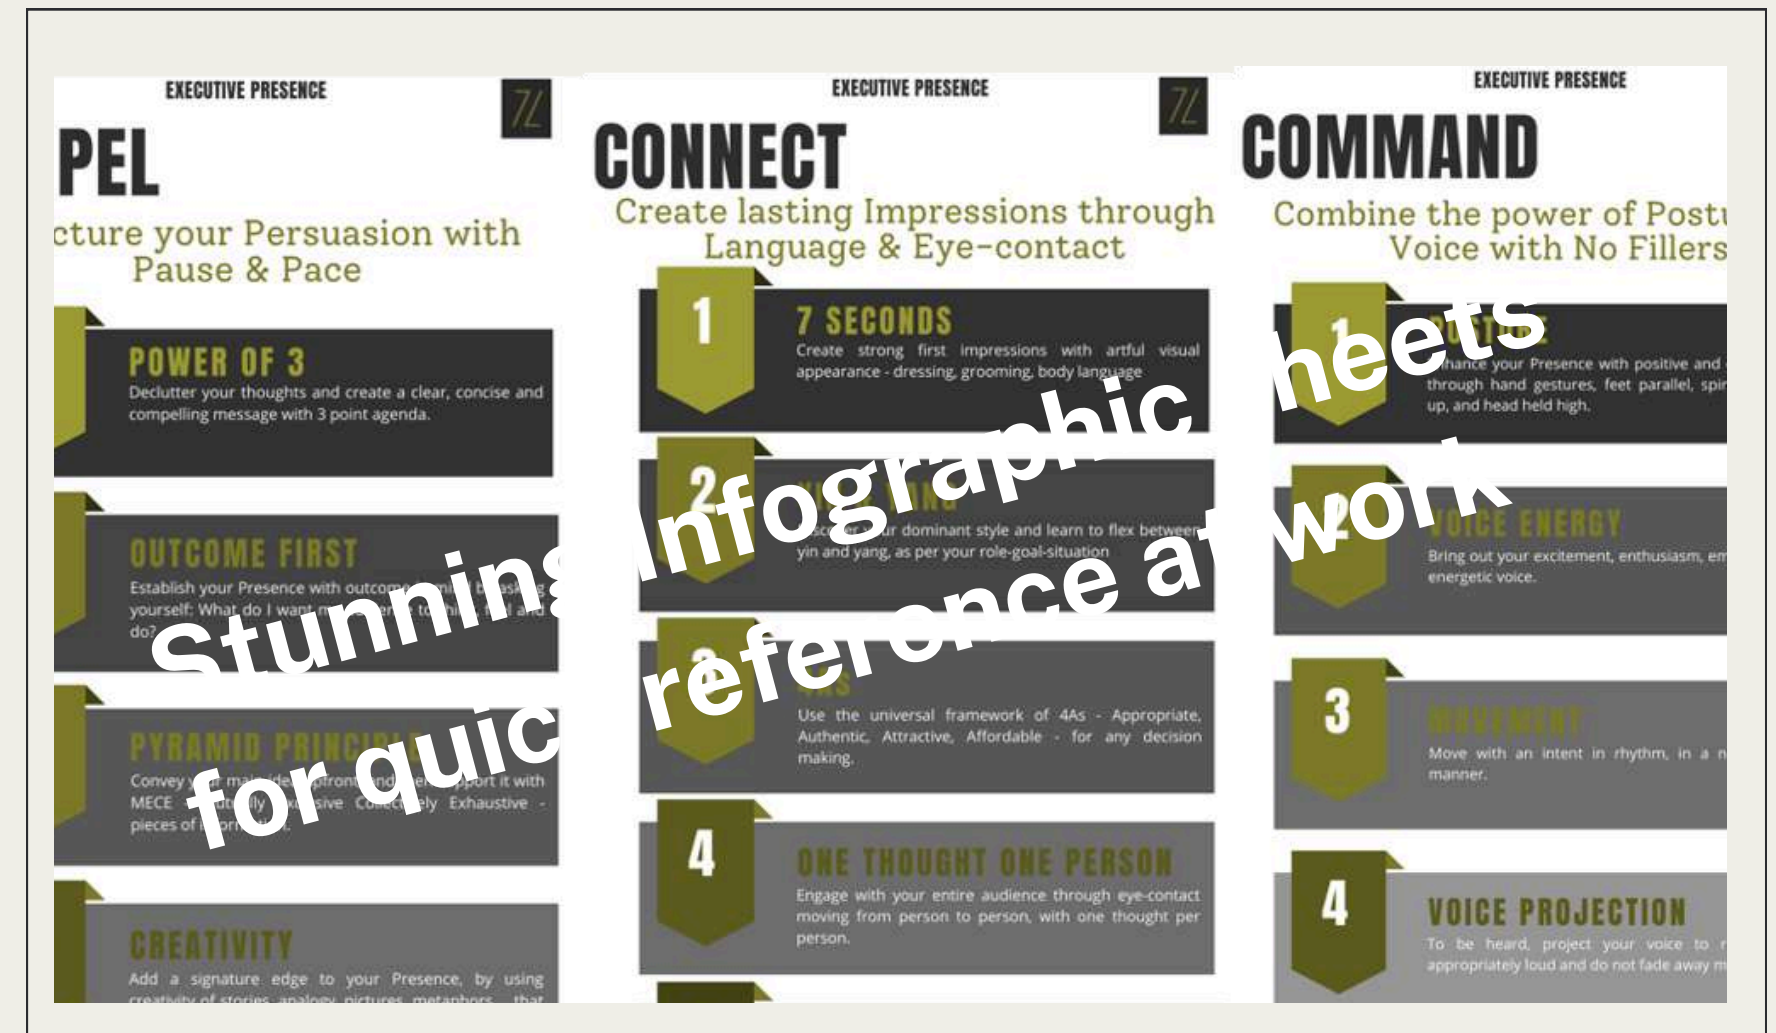

How does the Academy work?

The LP Academy is designed to be a fully immersive 4-week live learning experience. You don't just learn the material, you live it. You get:

- ▲ Core modules of the 3C framework
- ▲ Stunning Infographic sheets that simplify concepts
- ▲ Case studies for practical application

PLUS...

- ▲ Month long daily tasks for making the transition fun
- ▲ Access to the Zenesse community
- ▲ Live group coaching with Vaishali Wagle

Lifetime membership