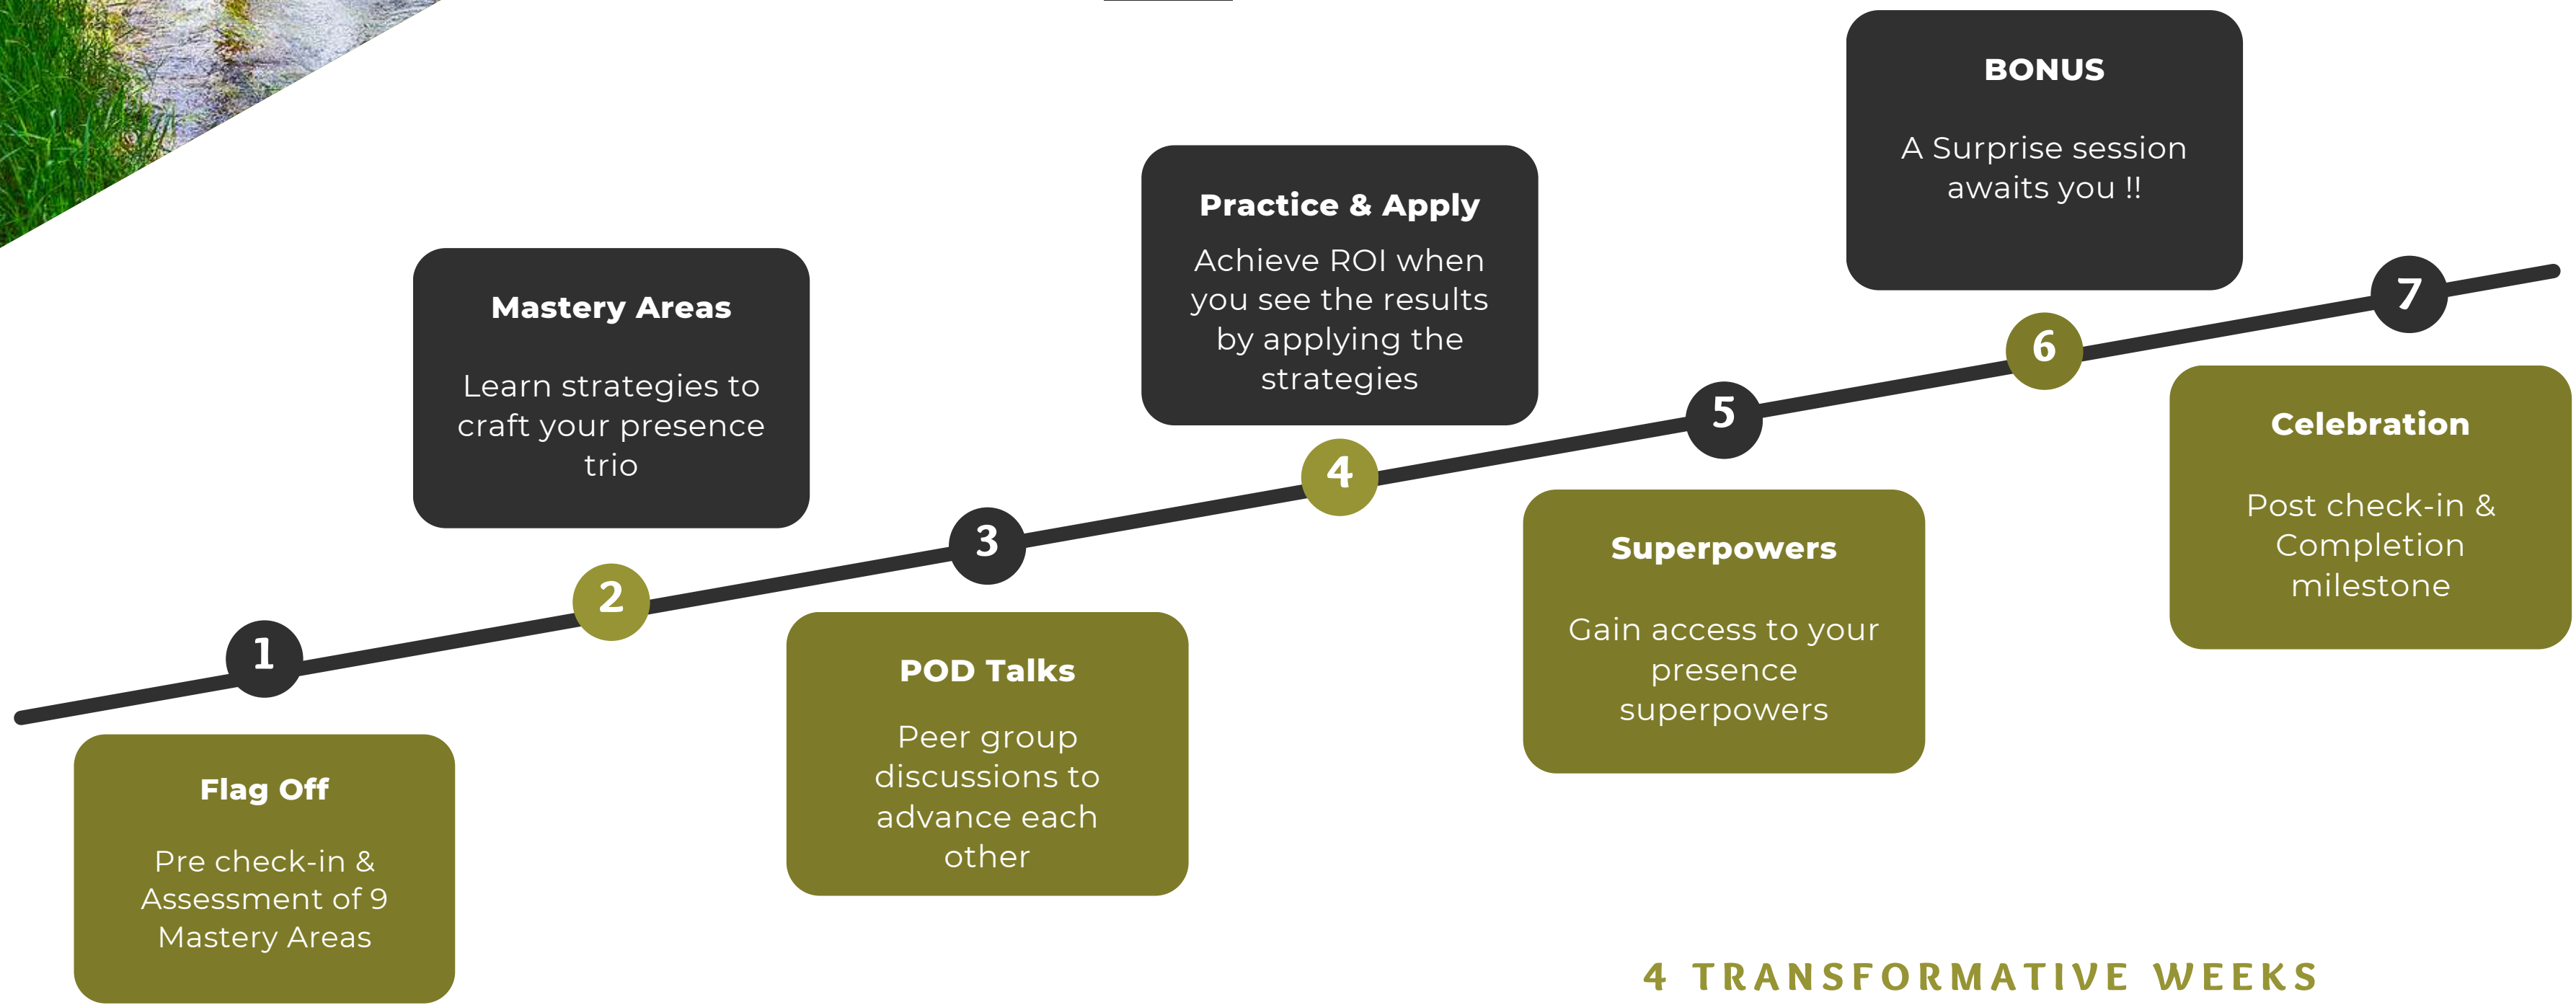

YOUR LP-A JOURNEY

4 TRANSFORMATIVE WEEKS
LIFETIME MEMBERSHIP

LP ACADEMY RESULTS

- ✔ Be equipped with a toolkit of proven techniques and strategies to apply instantly.
- 🧑 Feel empowered with greater confidence & conviction in how to take your career to the next level.
- 📊 Have clear next steps to put what you've learned into practice and see the results of immediate action.
- 🚀 Steer your career with newfound direction and take steps to stand-out & be noticed for the value you bring.