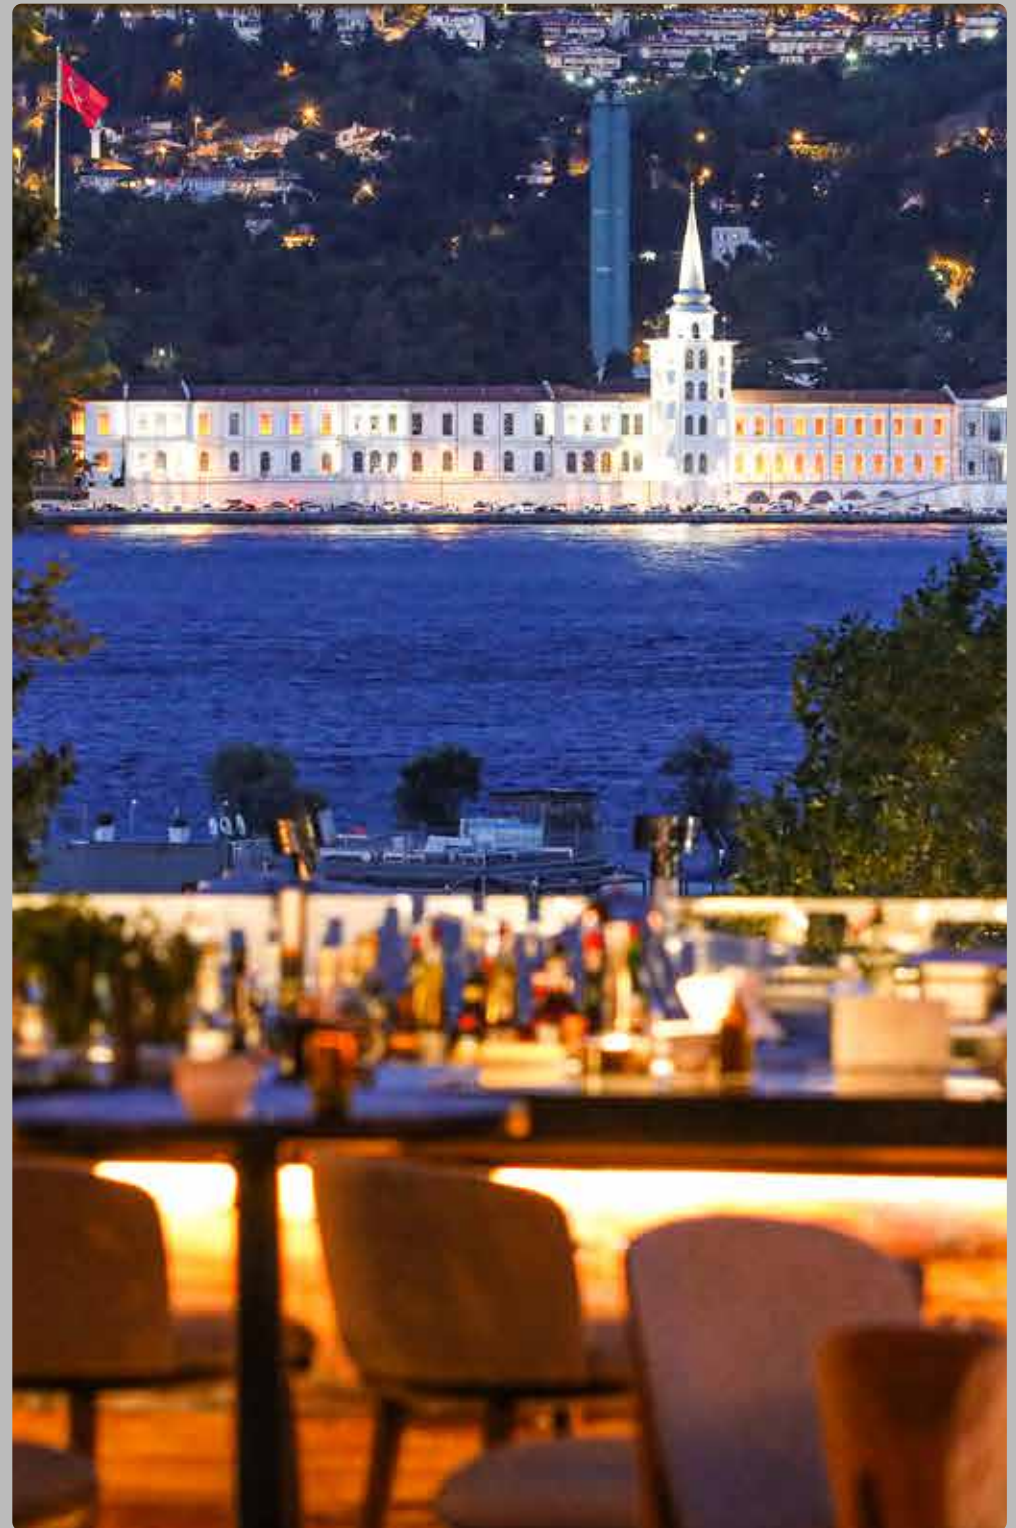

KORTO ROOF

ISTANBUL

Attractive and admirable address
for dining and disco

Cocktails and DJ tunes

Mediterranean bites