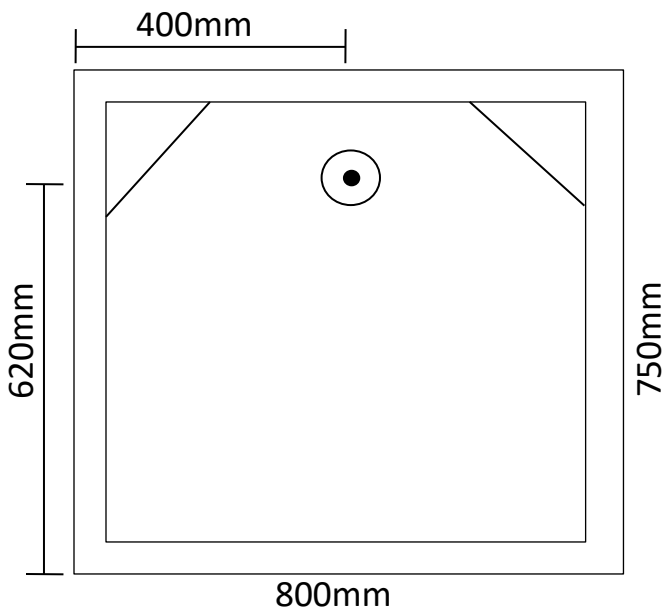

## Showers Cubicles

800 x 750 x 1820 (Rear Waste)

Transportable Homes  
Staff Showers  
Renovations  
Shed Showers  
Ablutions  
Pool Showers

Please Note: Measurements are taken externally, please allow for variations within the manufacturing process. Drawings are a guide only. We recommend having the shower on site prior to commencement of works.