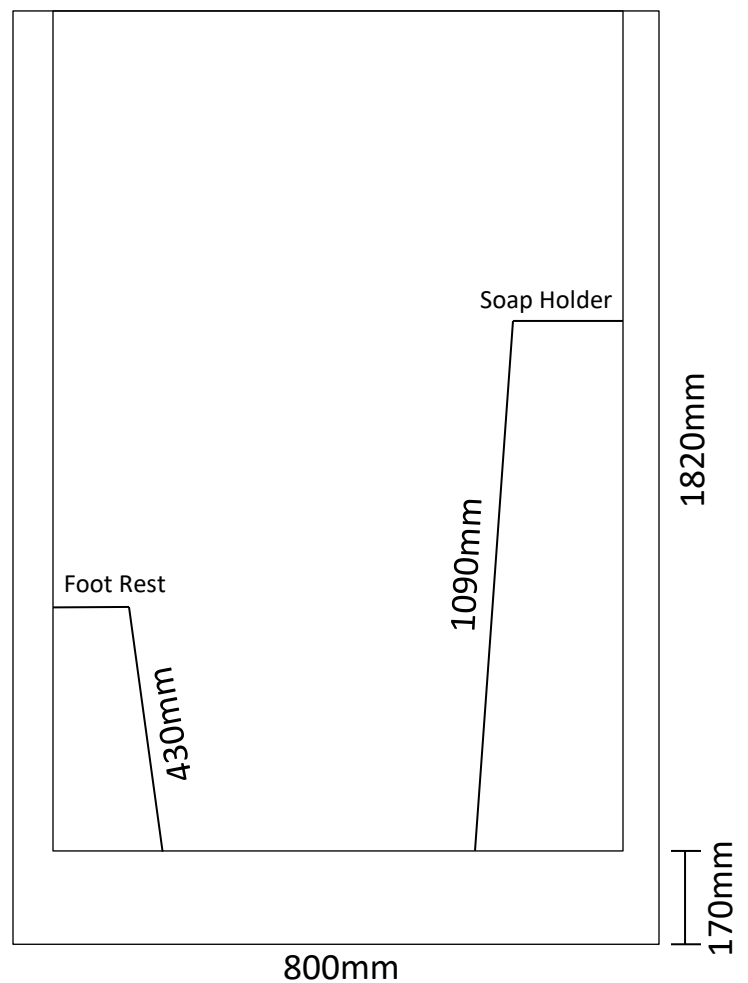

## Showers Cubicles

800 x 750 x 1820 (Rear Waste)

Transportable Homes  
Staff Showers  
Renovations  
Shed Showers  
Ablutions  
Pool Showers

Please Note: Measurements are taken externally, please allow for variations within the manufacturing process. Drawings are a guide only. We recommend having the shower on site prior to commencement of works.