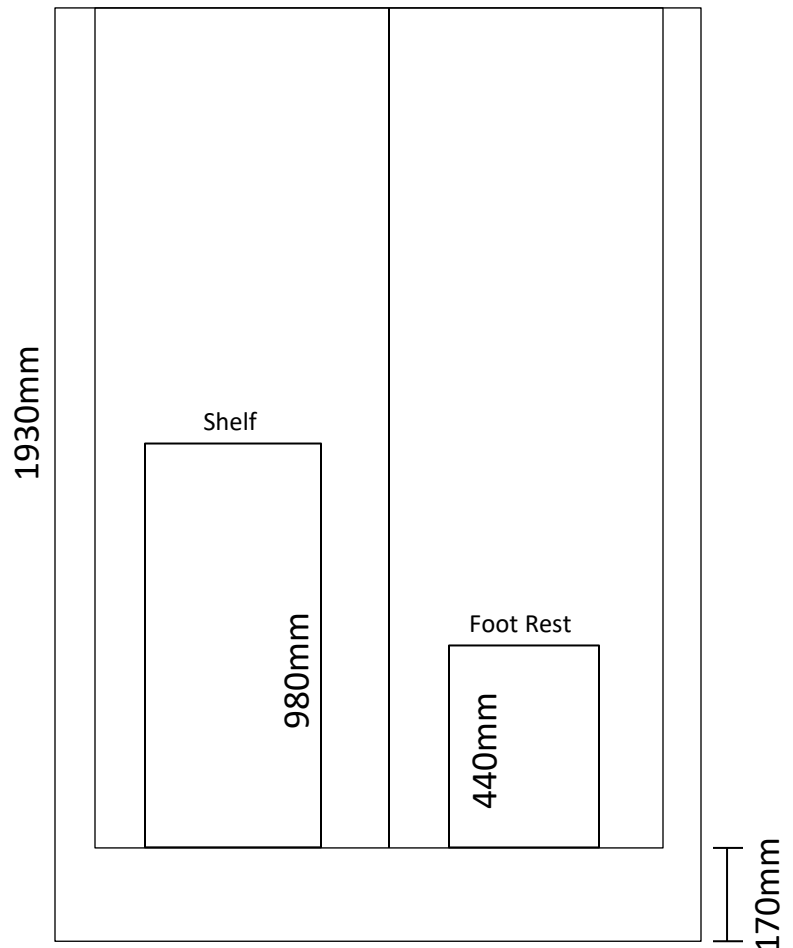

## Corner Showers - MOE

1000 x 1000 x 1930 (Rear Waste)

Transportable Homes  
Staff Showers  
Renovations  
Shed Showers  
Ablutions  
Pool Showers

Please Note: Measurements are taken externally, please allow for variations within the manufacturing process. Drawings are a guide only. We recommend having the shower on site prior to commencement of works.