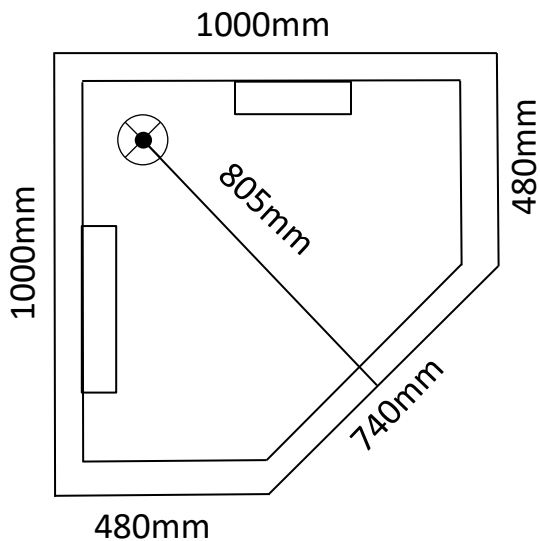

## Corner Showers - MOE

1000 x 1000 x 1930 (Rear Waste)

Transportable Homes  
Staff Showers  
Renovations  
Shed Showers  
Ablutions  
Pool Showers

Please Note: Measurements are taken externally, please allow for variations within the manufacturing process. Drawings are a guide only. We recommend having the shower on site prior to commencement of works.