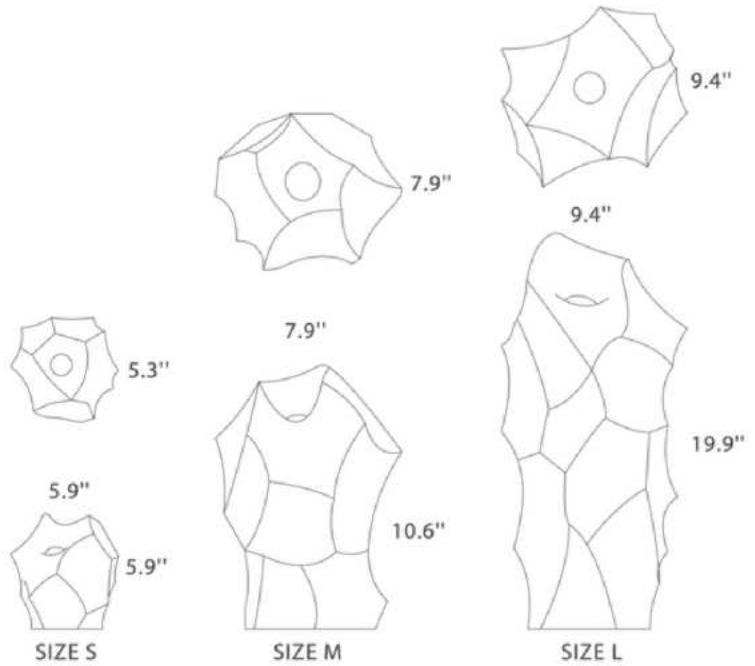

Small

w15 x d13.5 x h15.5 cm
w5.9 x d5.3 x h6.1 in

Medium

w20 x d20 x h27 cm
w7.9 x d7.9 x h10.6 in

Large

w24 x w24 x h50.5 cm
w9.4 x w9.4 x h19.9 in

Lead Time

Production lead time 8-10 weeks