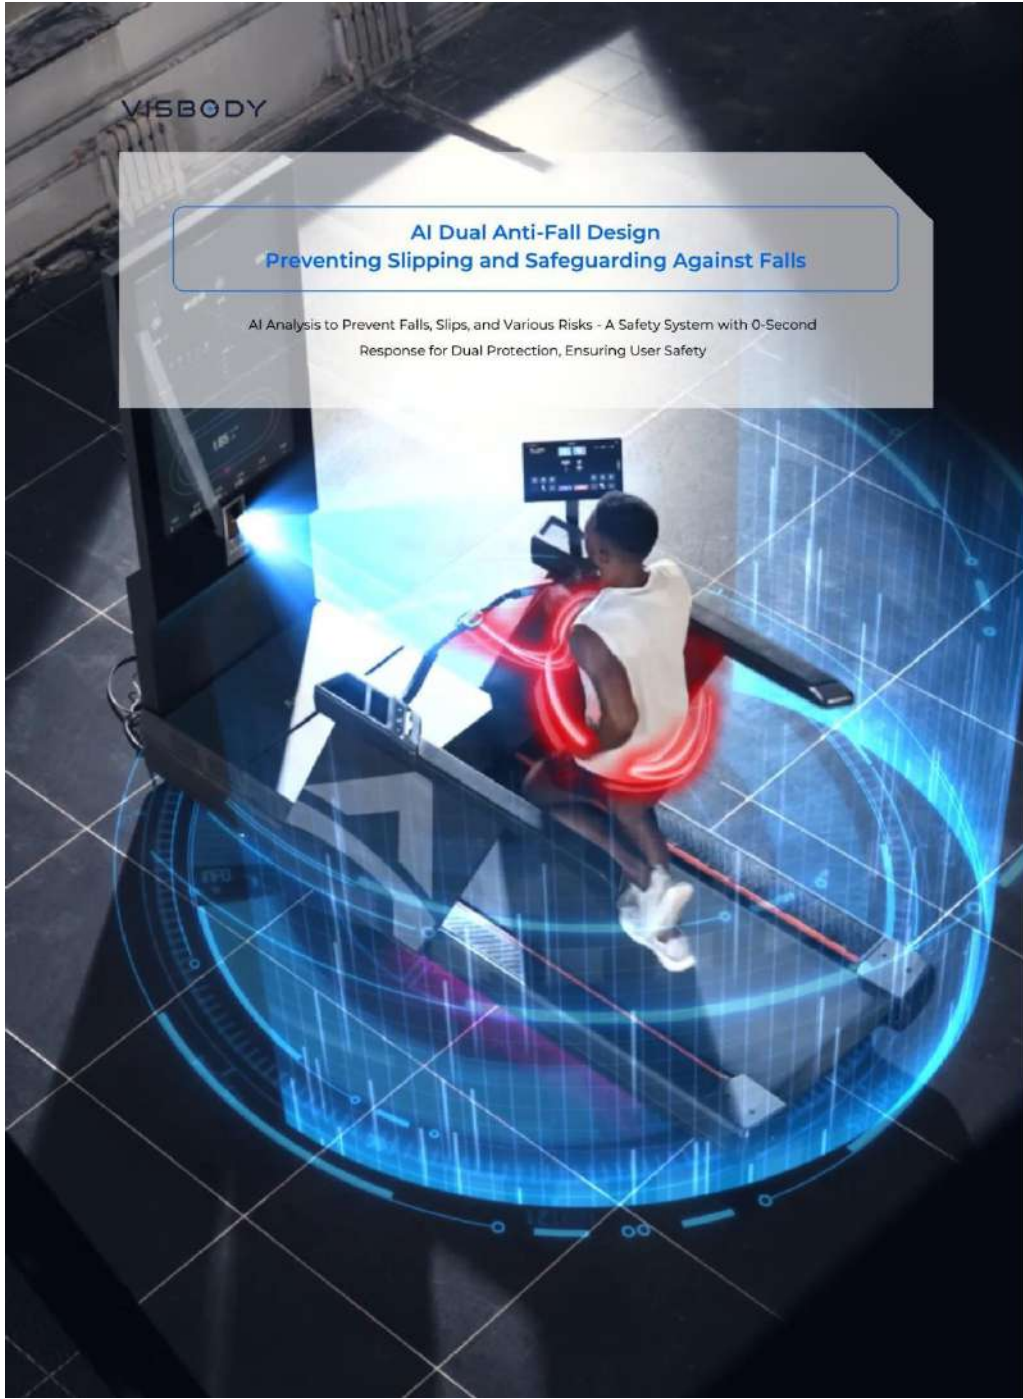

23 Comprehensive Running Form Analyses that Quantify Every Step and Capture Key Items for Improving Running Efficiency.

4D Depth Camera Accurately Captures Runners' Anatomical Landmarks.

Intel High-Speed Processor + Algorithms for Rapid Detection and Alert of Abnormal Running Postures.

Excessive Vertical Range of Motion in Exercise.

Real-Time Running Form Correction

Utilizing Depth Cameras and AI Artificial Intelligence Technology in Combination to Real-Time Analyze Runner's Posture.

Elevated Head Running
Truly Adheres to Ergonomics

Running with an Elevated Head,
Reducing Cervical Pressure, and Enhancing Deep Breathing Capacity.

VISBODY

**AI Dual Anti-Fall Design
Preventing Slipping and Safeguarding Against Falls**

AI Analysis to Prevent Falls, Slips, and Various Risks - A Safety System with 0-Second Response for Dual Protection, Ensuring User Safety