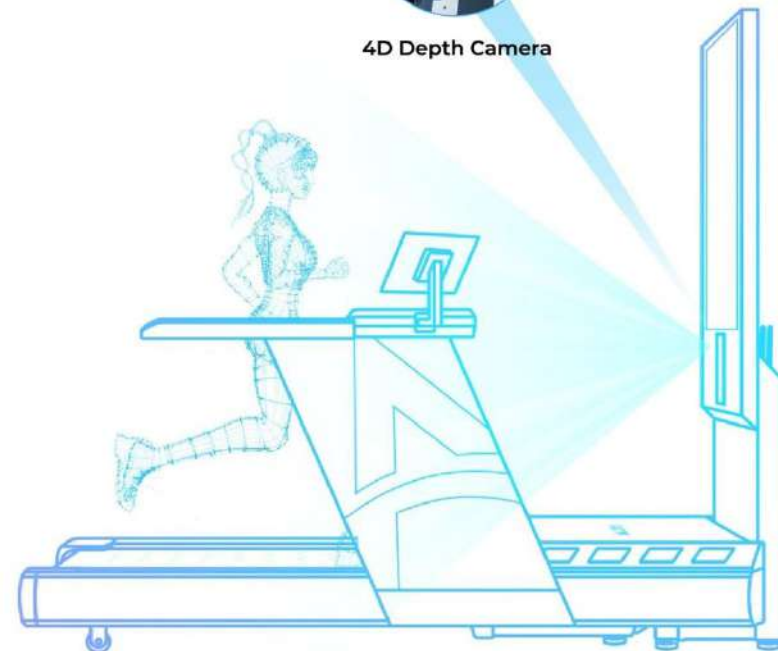

23 Comprehensive Running Form Analyses that Quantify Every Step and Capture Key Items for Improving Running Efficiency.

4D Depth Camera Accurately Captures Runners' Anatomical Landmarks.

Intel High-Speed Processor + Algorithms for Rapid Detection and Alert of Abnormal Running Postures.

39800

movements can be analyzed and processed per minute

Real-time analysis of

23 aspects of running posture using AI technology

4D Depth Camera

Intelligent Customization of Exclusive Running Plans

1. Preset a Variety of Professional Exercise Modes, Simultaneously Providing Specialized and Personalized Training Plans.
2. Integrated Individual Fitness Database, AI Coach's Intelligent Analysis, and Smart Customized Training Programs.

Excessive Vertical Range of Motion in Exercise.

Real-Time Running Form Correction

Utilizing Depth Cameras and AI Artificial Intelligence Technology in Combination to Real-Time Analyze Runner's Posture.

Elevated Head Running
Truly Adheres to Ergonomics

Running with an Elevated Head,
Reducing Cervical Pressure, and Enhancing Deep Breathing Capacity.

VISBODY

**AI Dual Anti-Fall Design
Preventing Slipping and Safeguarding Against Falls**

AI Analysis to Prevent Falls, Slips, and Various Risks - A Safety System with 0-Second Response for Dual Protection, Ensuring User Safety