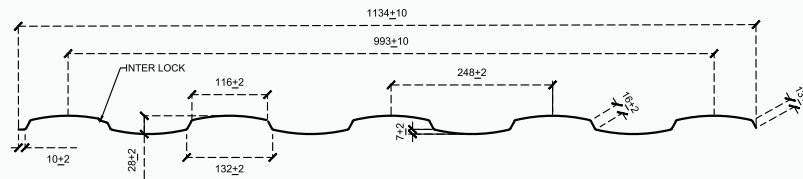

ALUSHADE Glam Tile

Thickness (TCTP in mm)	0.50- 0.91
Effective Cover Width (mm)	993+ 10
Overall Width (mm)	1134 + 10
Pitch (mm)	248+2
Trough Depth (mm)	28+2
Length	8ft,10ft,12ft,14ft,16ft & 18 ft