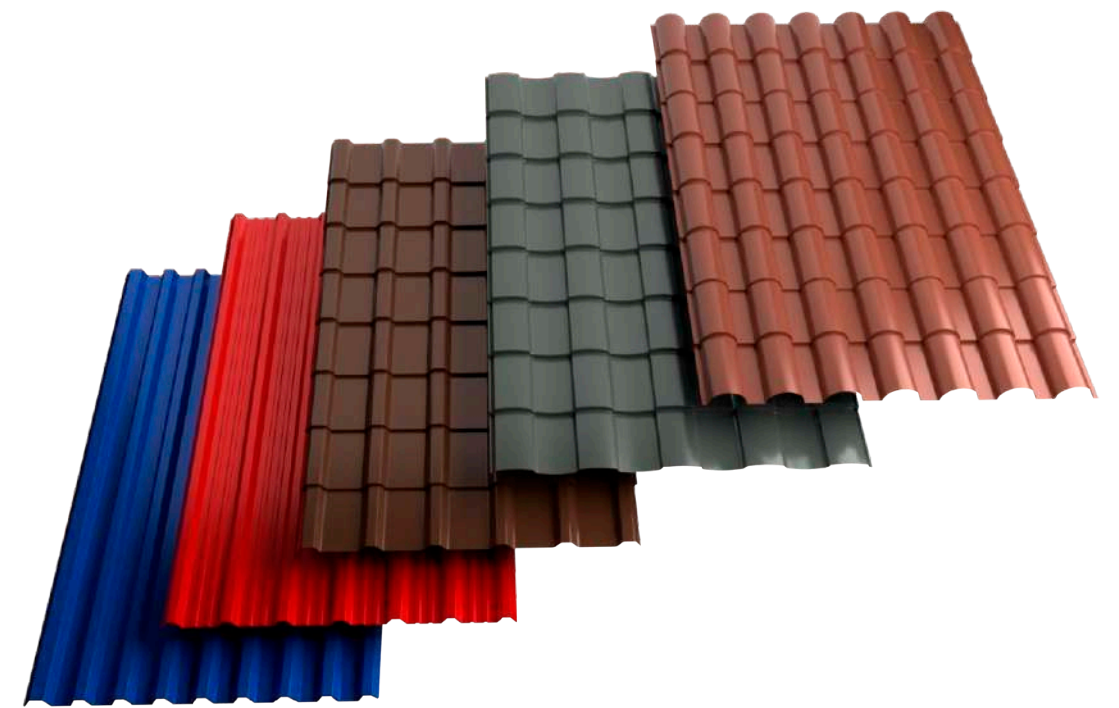

## ALUSHADE – CRAFTING MODERN ROOFTOPS

**AluShade** redefines roofing with cutting-edge aluminum solutions, utilizing high-grade alloys such as **Grade 3105** and **Grade 3003/3004** for lightweight resilience and enduring strength.