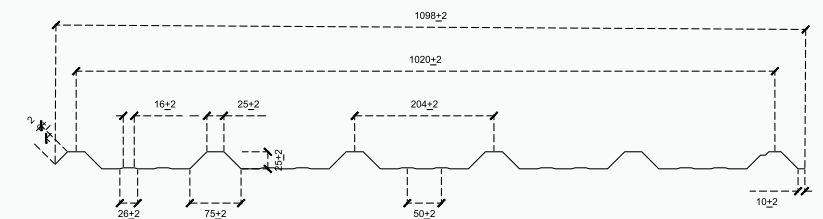

ALUSHADE Max

Thickness (TCTP in mm)	0.40- 0.91
Effective Cover Width (mm)	1020 + 2
Overall Width (mm)	1098 + 2
Pitch (mm)	204+2
Trough Depth (mm)	25+2
Length	Standard / Customised

* The images shown are for illustration purpose only and the actual colours may vary slightly

ALUSHADE Super

Thickness (TCTP in mm)	0.40- 0.91
Effective Cover Width (mm)	1000 + 2
Overall Width (mm)	1065 + 2
Pitch (mm)	200
Trough Depth (mm)	30
Length	Standard / Customised