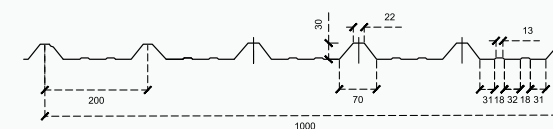

ALUSHADE Super

Thickness (TCTP in mm)	0.40- 0.91
Effective Cover Width (mm)	1000 + 2
Overall Width (mm)	1065 + 2
Pitch (mm)	200
Trough Depth (mm)	30
Length	Standard / Customised

Available color

- Metallic
  - Copper
  - Grey
  - Brown
- Texture
  - Matt Black
  - Brown
- Solids
  - Grey
  - Red
  - Brown
  - Blue
  - Off- white