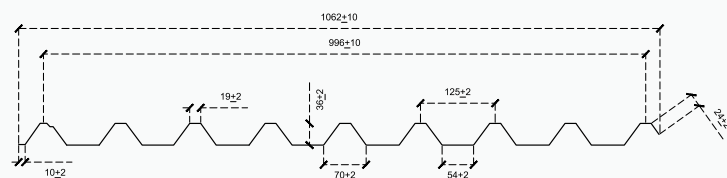

Available color

- Metallic
  - Copper
  - Grey
  - Brown
- Texture
  - Matt Black
  - Brown
- Solids
  - Grey
  - Red
  - Brown
  - Blue
  - Off- white

Thickness (TCTP in mm)	0.38- 0.55
Effective Cover Width (mm)	996 + 10
Overall Width (mm)	1062 + 10
Pitch (mm)	125 + 2
Trough Depth (mm)	38
Length	Standard / Customised

* Any Colour customisation available on request.