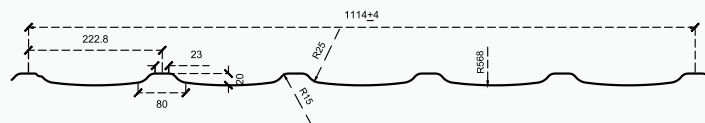

ALUSHADE Lux Tile

Thickness (TCTP in mm)	0.50-0.91
Effective Cover Width (mm)	1114 + 4
Overall Width (mm)	1168 + 4
Pitch (mm)	222.8
Trough Depth (mm)	20
Length	8ft,10ft,12ft,14ft,16ft & 18 ft

* Any Colour customisation available on request.

Why Alushade?

Elevate Your Roofing Experience:

At AluShade, we take pride in being the epitome of unwavering strength, long-lasting durability, and unparalleled excellence. Our commitment is not just to deliver roofing solutions; it's about elevating your entire roofing

Proven Legacy:

With an extensive legacy in manufacturing and a constant pursuit of innovation, Alushade stands as a testament to reliability.

Versatile Manufacturing:

Alushade offers a range of thickness and width options, providing you with the flexibility to choose the perfect fit for your specific requirements.

Ethical and Transparent:

Alushade is not just a manufacturer; we are committed to ethical and transparent business practices.

Top-tier Quality:

When it comes to quality, Alushade sets the bar high. Your trust is our commitment to delivering excellence.

Reliable Brand:

Our roofing sheets are designed not only to withstand the test of time but also to provide consistent and reliable protection for your property. With our Life Long warranty certificate, your roof's life and looks are covered.