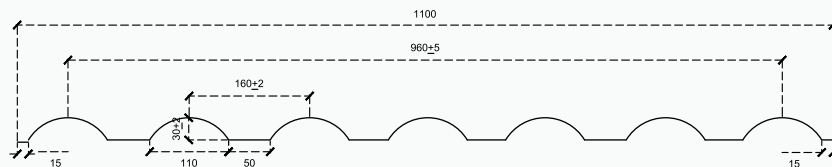

ALUSHADE Terra Tile

Thickness (TCTP in mm)	0.50- 0.91
Effective Cover Width (mm)	1100
Overall Width (mm)	960 + 5
Pitch (mm)	160+2
Trough Depth (mm)	30+2
Length	8ft,10ft,12ft,14ft,16ft & 18 ft

* The images shown are for illustration purpose only and the actual colours may vary slightly

Available color

1. Metallic
   - Texture
   - Solids

Copper	Matt Black	Grey
Grey	Brown	Red
Brown		Brown
		Blue
		Off- white