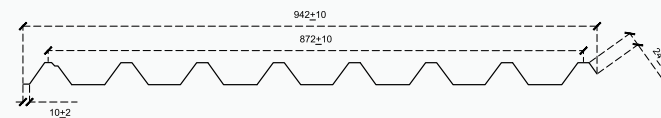

## ALUSHADE High Rib

<b>Thickness (TCTP in mm)</b>	0.50- 0.91
<b>Effective Cover Width (mm)</b>	872 + 10
<b>Overall Width (mm)</b>	942 + 10
<b>Pitch (mm)</b>	125
<b>Trough Depth (mm)</b>	38
<b>Length</b>	Standard / Customised