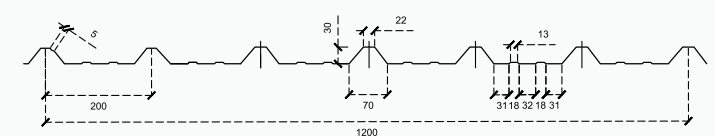

ALUSHADE Pro Max

Thickness (TCTP in mm)	0.40- 0.91
Effective Cover Width (mm)	1200 + 2
Overall Width (mm)	1262 + 2
Pitch (mm)	200
Trough Depth (mm)	30
Length	Standard / Customised

* Any Colour customisation available on request.