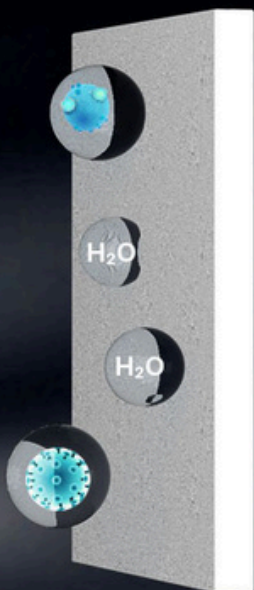

PRODUCT SPECIFICATION

ITEM CODE: CWD-208R-013
DESCRIPTION: COUNTER TOP WATER DISPENSER WITH RO FILTRATION (CLOCK)
BRAND: AQUAPRO

**UV
Disinfection**

**100 GPD
RO**

PRODUCT SPECIFICATION:

STAGES:	DESCRIPTION:
1 st Stage	PP: Removes particles before purification process.
2 nd Stage	CTO: Removes chlorine, taste, odor, color.
3 rd Stage	Membrane (RO): Greatly Reduces salt in the water.
4 th Stage	Post-Carbon: Absorbs impurities, enhances purification process.
5 th Stage	UVC: Ultraviolet light for disinfection.

Product Size: 23.1 x 51.6 x 51.1 cm

PRODUCT INTRODUCTION

The tabletop dispenser with RO (Reverse Osmosis) is a compact and convenient water purification system designed for home or office use.

It offers a practical solution for obtaining clean and safe drinking water directly from the tap. The dispenser utilizes advanced RO technology to effectively remove impurities, contaminants, and harmful substances, ensuring the water is of the highest quality and taste.

Countertop Water Dispenser

CWD-208R

Hot

Cold

RO

UV

Child Lock

4 Stages RO Filtration

With a filtration accuracy of $0.01 \mu\text{m}$, the Ultrafiltration membrane filters out most bacteria, and viruses larger than $0.01 \mu\text{m}$.

PP Sediment Filter

Remove rust, sediment

Carbon Block Filter