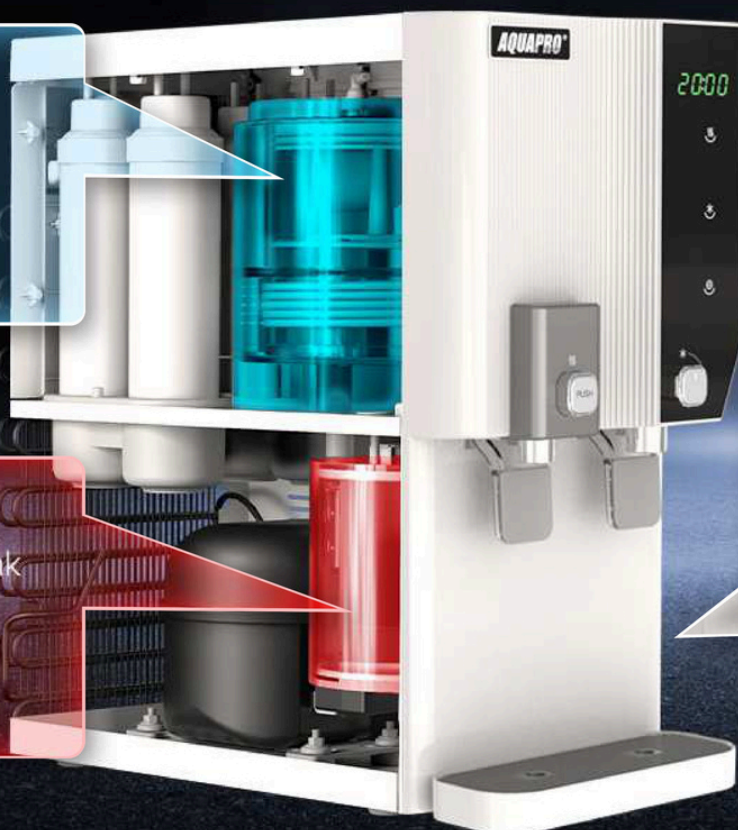

Hot Water

304 stainless steel hot tank
Temperature: 85-95°C
Hot water rate: 5L/H
Hot water capacity 1.5L