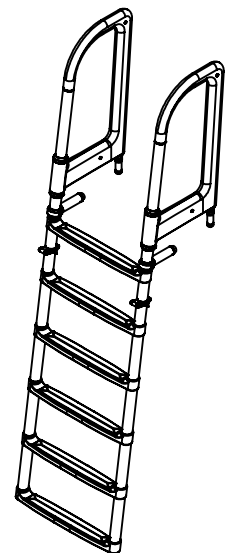

Yacht ladder 600 standard

Material: Carbon fiber, AISI 316 stainless steel mirror polished

2000002413

Description

The Xquip yacht ladder is safe and robust, yet light and foldable so that it can easily be stowed away.

The Xquip yacht ladder is manufactured entirely from carbon fiber. It is available in matt or clearcoat finish, or painted in any desired colour.

We offer padded storage bags and / or wall mounts to be able to store the ladder neatly.

Front view

Side view

Isometric view

Deck socket 58mm (glue)
2000002220

Yacht ladder 600 standard

Material: Carbon fiber, AISI 316 stainless steel mirror polished

2000002413

Storage dimensions

Side view

Front view

Isometric view

Step options

1. Clear coat carbon fiber
2. Non-skid surface
3. Teak