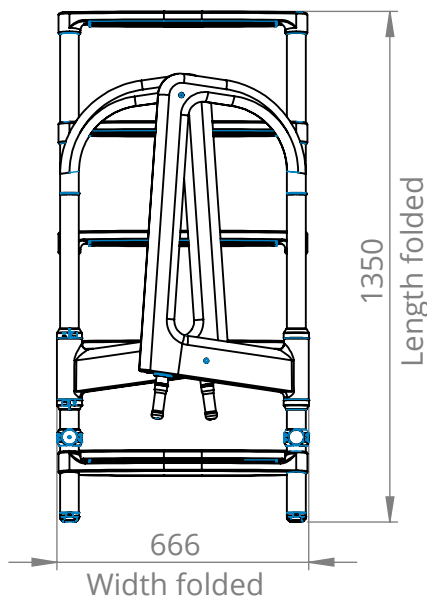

Yacht ladder 600 standard

Material: Carbon fiber, AISI 316 stainless steel mirror polished

2000002413

Storage dimensions

Front view

Isometric view

Step options

1. Clear coat carbon fiber
2. Non-skid surface
3. Teak