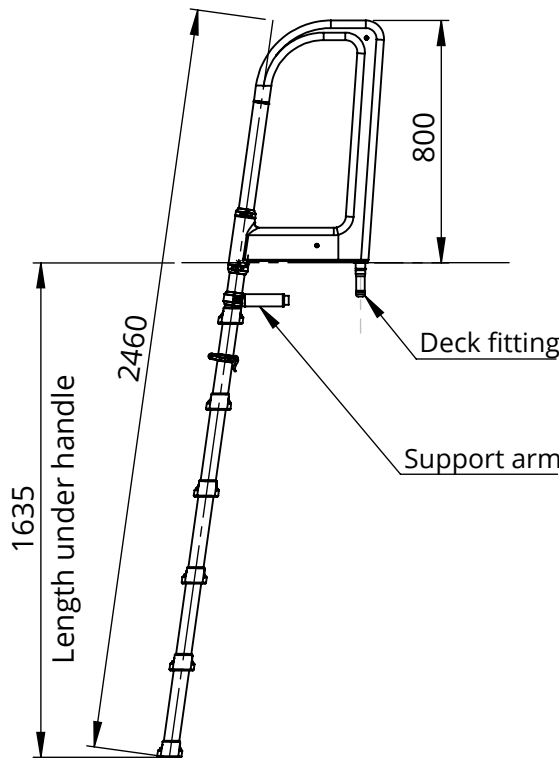

Yacht ladder 600 standard

Material: Carbon fiber, AISI 316 stainless steel mirror polished

2000002413

Description

The Xquip yacht ladder is safe and robust, yet light and foldable so that it can easily be stowed away.

Front view

Side view

Isometric view

Deck socket 58mm (glue)
2000002220

Yacht ladder 600 standard

Material: Carbon fiber, AISI 316 stainless steel mirror polished

2000002413

Storage dimensions