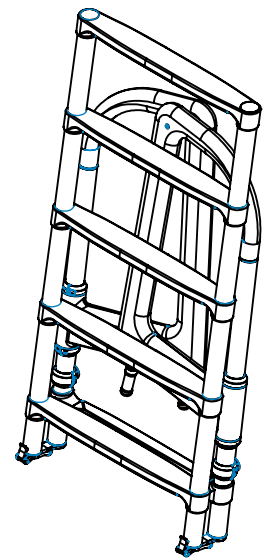

Yacht ladder 600 standard

Material: Carbon fiber, AISI 316 stainless steel mirror polished

2000002413

Description

The Xquip yacht ladder is safe and robust, yet light and foldable so that it can easily be stowed away.

Front view

Side view

Isometric view

Deck socket 58mm (glue)
2000002220

Yacht ladder 600 standard

Material: Carbon fiber, AISI 316 stainless steel mirror polished

2000002413

Storage dimensions

Side view

Front view

Isometric view

Step options

1. Clear coat carbon fiber
2. Non-skid surface
3. Teak