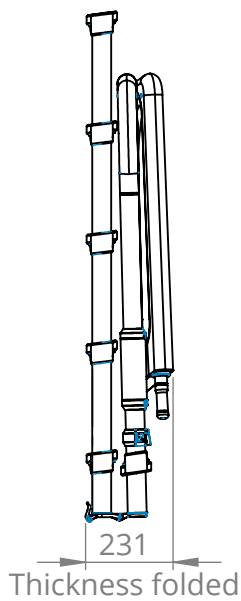

Yacht ladder 600 standard

Material: Carbon fiber, AISI 316 stainless steel mirror polished

2000002413

Description

The Xquip yacht ladder is safe and robust, yet light and foldable so that it can easily be stowed away.

Front view

Side view

Isometric view

Deck socket 58mm (glue)
2000002220

Yacht ladder 600 standard

Material: Carbon fiber, AISI 316 stainless steel mirror polished

2000002413

Storage dimensions

Side view

Front view

Isometric view

Step options

1. Clear coat carbon fiber
2. Non-skid surface
3. Teak