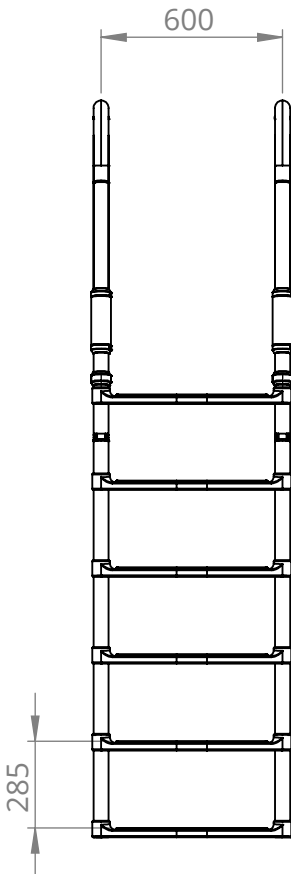

Yacht ladder 600 standard

Material: Carbon fiber, AISI 316 stainless steel mirror polished

2000002413

Description

The Xquip yacht ladder is safe and robust, yet light and foldable so that it can easily be stowed away.

Front view

Side view

Isometric view

Deck socket 58mm (glue)
2000002220

Yacht ladder 600 standard

Material: Carbon fiber, AISI 316 stainless steel mirror polished

2000002413

Storage dimensions