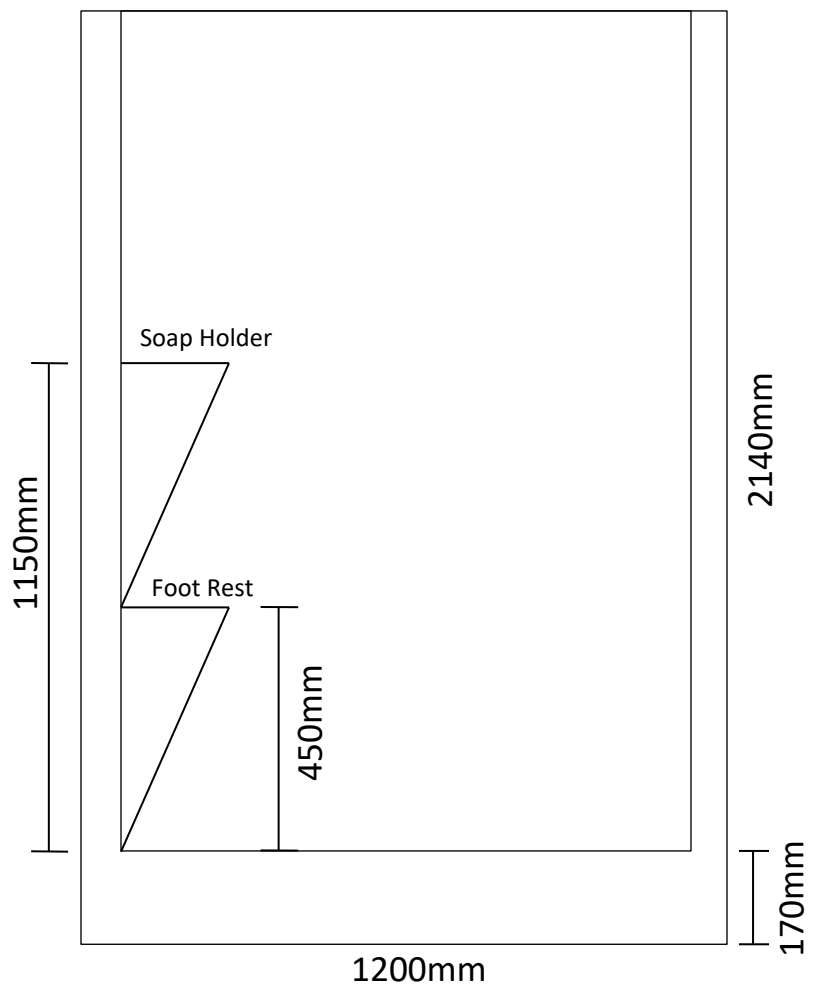

Showers Cubicles

1200 x 800 x 2140 (Centre Waste)

Transportable Homes
Staff Showers
Renovations
Shed Showers
Ablutions
Pool Showers

Please Note: Measurements are taken externally, please allow for variations within the manufacturing process. Drawings are a guide only. We recommend having the shower on site prior to commencement of works.