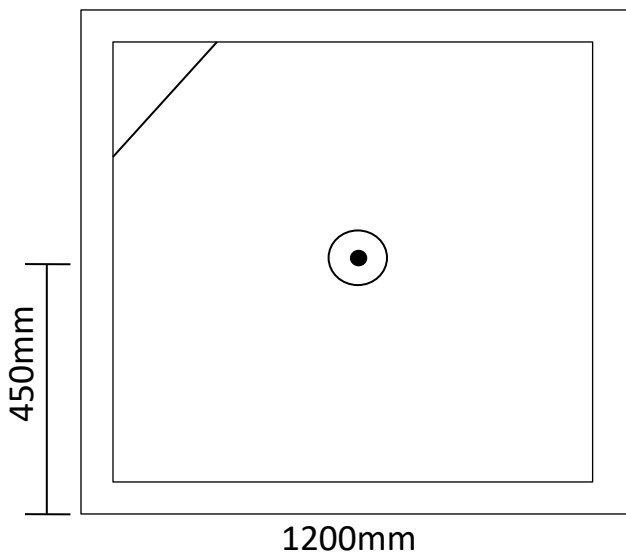

Showers Cubicles

1200 x 800 x 2140 (Centre Waste)

Transportable Homes
Staff Showers
Renovations
Shed Showers
Ablutions
Pool Showers

Please Note: Measurements are taken externally, please allow for variations within the manufacturing process. Drawings are a guide only. We recommend having the shower on site prior to commencement of works.