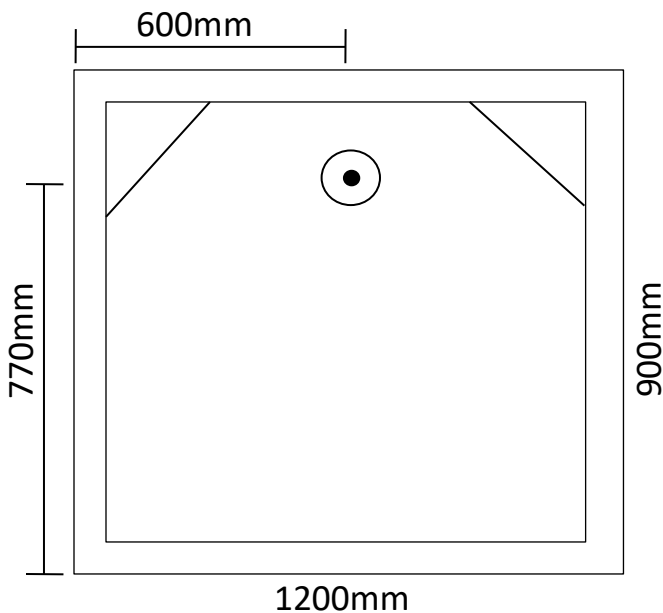

## Showers Cubicles

1200 x 900 x 1920 (Rear Waste)

Transportable Homes  
Staff Showers  
Renovations  
Shed Showers  
Ablutions  
Pool Showers

Please Note: Measurements are taken externally, please allow for variations within the manufacturing process. Drawings are a guide only. We recommend having the shower on site prior to commencement of works.