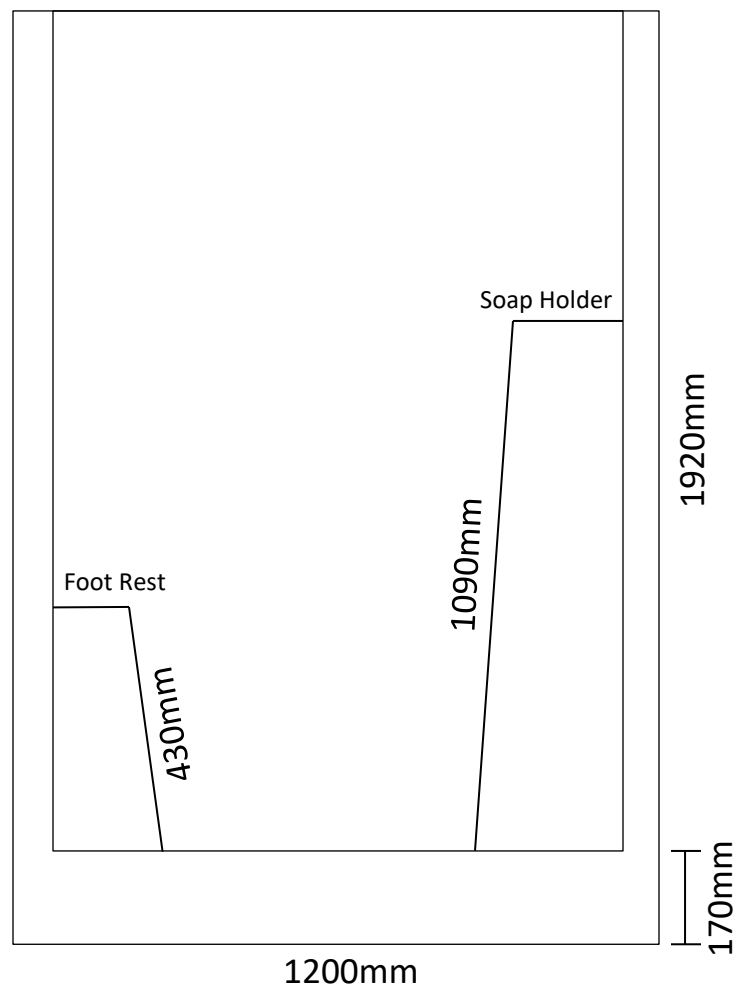

## Showers Cubicles

1200 x 900 x 1920 (Rear Waste)

Transportable Homes  
Staff Showers  
Renovations  
Shed Showers  
Ablutions  
Pool Showers

Please Note: Measurements are taken externally, please allow for variations within the manufacturing process. Drawings are a guide only. We recommend having the shower on site prior to commencement of works.