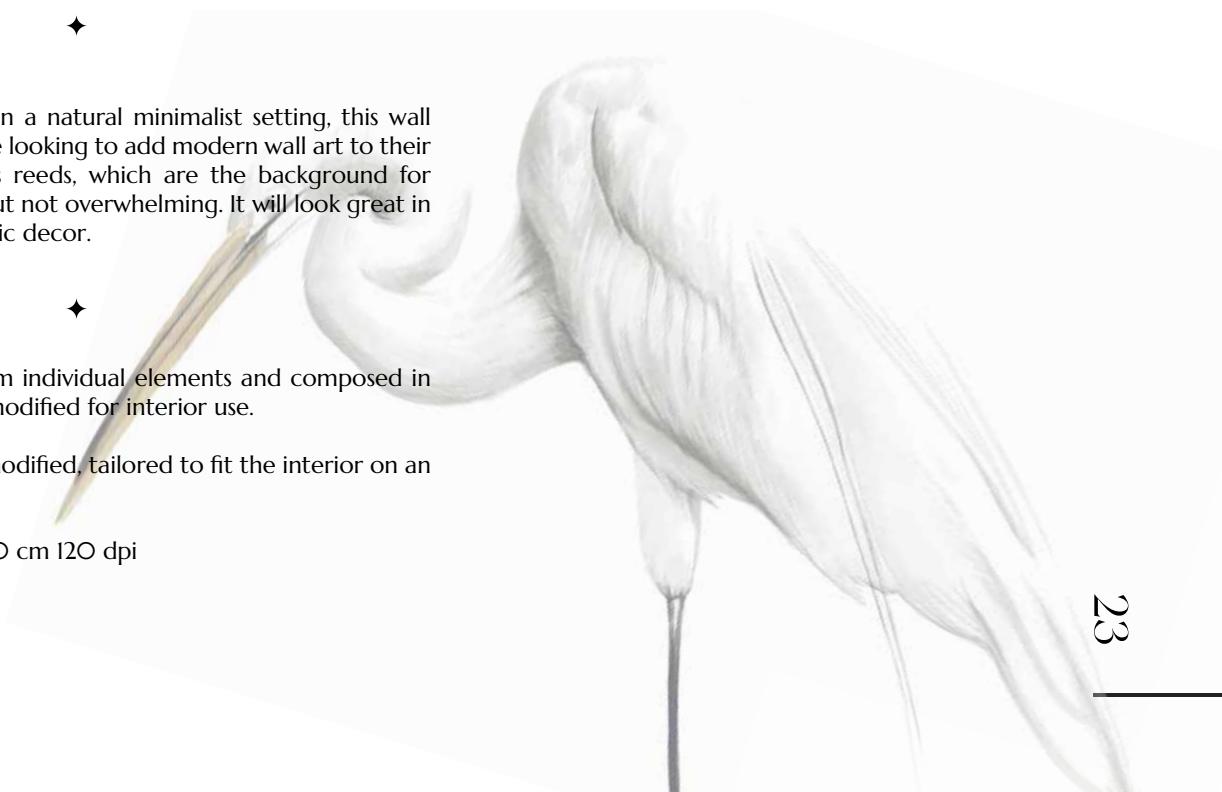

In A Backwater

Hérons and rushes

A contemporary twist on a natural minimalist setting, this wall mural is perfect for those looking to add modern wall art to their home. The mural shows reeds, which are the background for white herons. It's dark, but not overwhelming. It will look great in combination with a classic decor.

Pattern hand-drawn from individual elements and composed in photoshop and can be modified for interior use.

Each wallpaper can be modified, tailored to fit the interior on an individual order.

Wallpaper size 500x300 cm 120 dpi