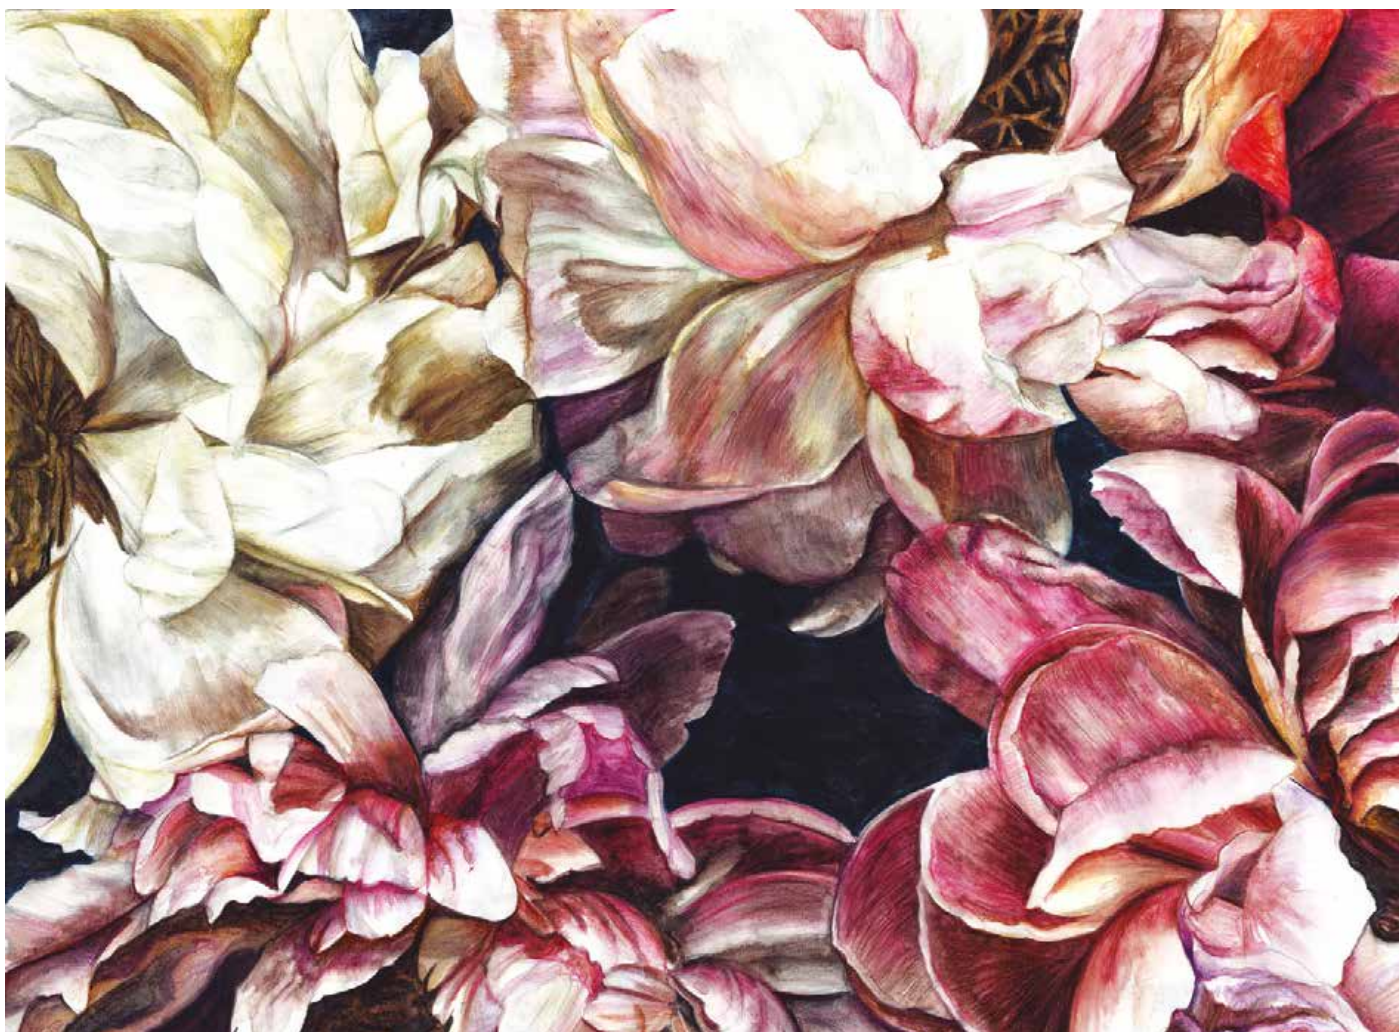

Red Flowers

Red flower wallpaper mural

Bring an ambiance of warm beauty to your home with this red flower wallpaper mural. This mural is a statement piece and would look lovely as an accent wall. Tie in the beautiful red hues from this mural with warm-toned décor. The softness of the floral imagery adds a lavish ambiance to any home. The vibrant palette makes it fresh and fun. Those looking for luxury wallpaper will find this mural to be a great match. The red flower wallpaper mural is an instant classic!

Pattern hand-drawn from individual elements and composed in photoshop and can be modified for interior use.

Each wallpaper can be modified, tailored to fit the interior on an individual order.

Wallpaper size 500x300 cm 120 dpi