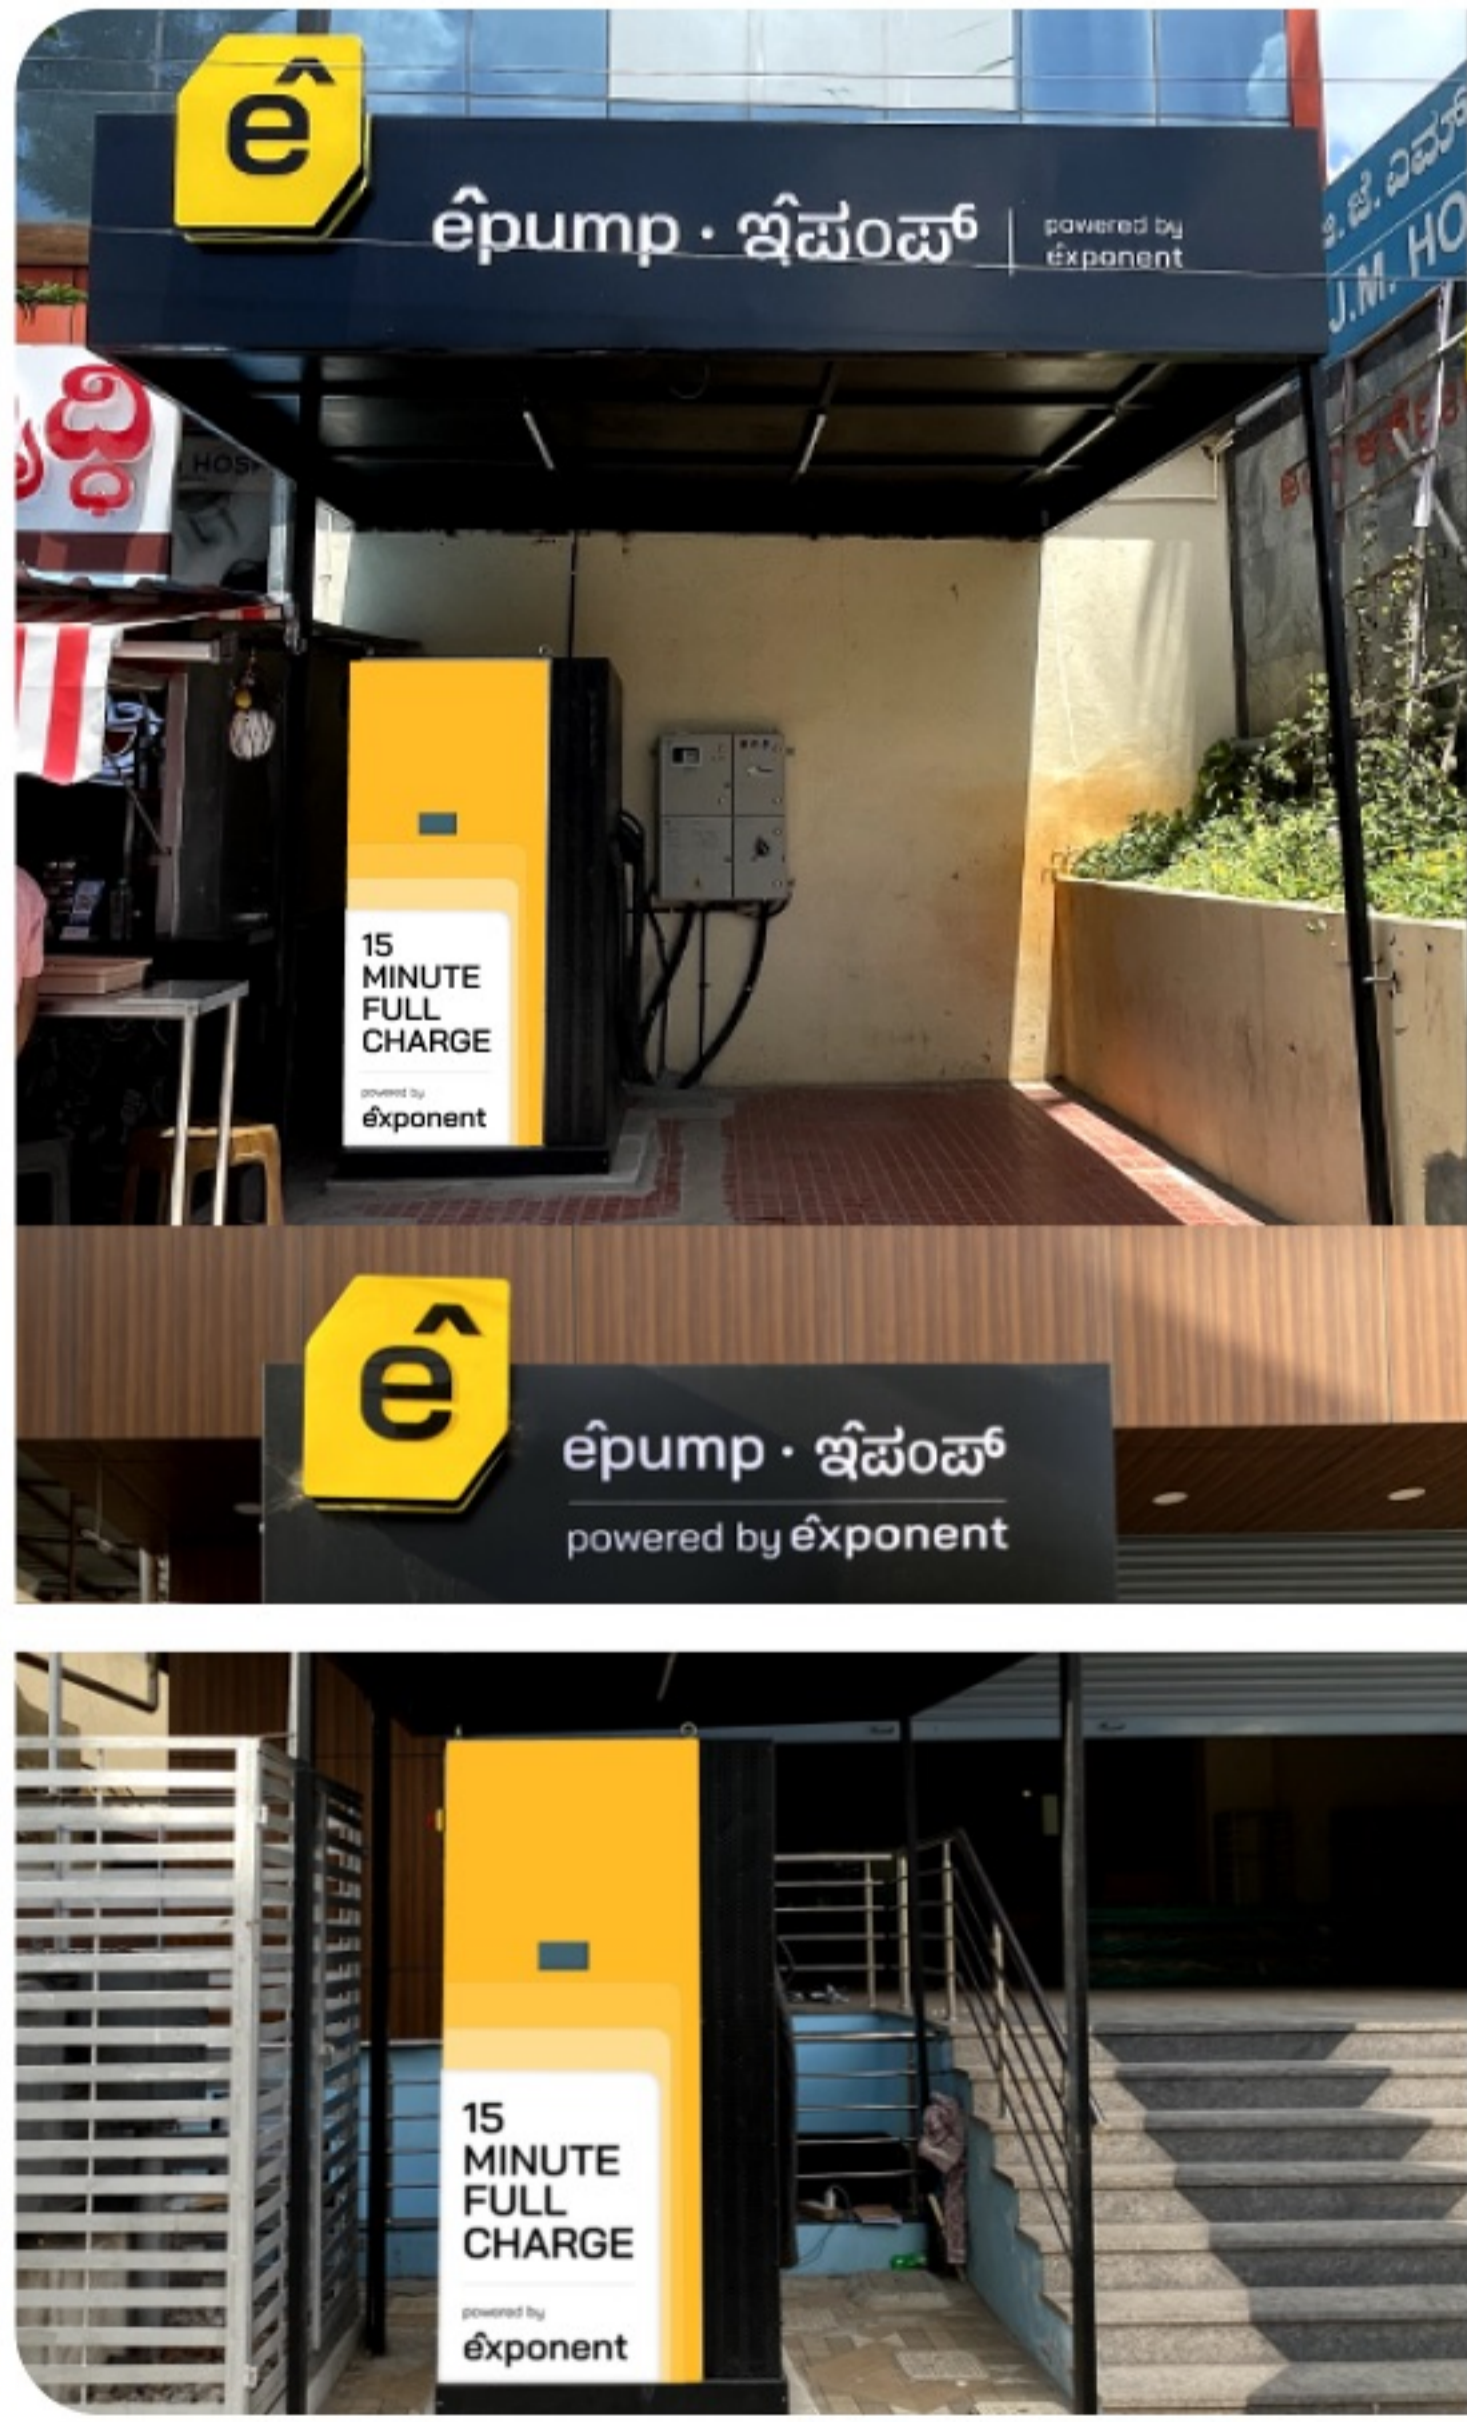

HOW EXPONENT UNLOCKS FREEDOM AND PROFIT FOR YOU

exponent charger + **exponent** battery = **15 MINUTE FULL CHARGE**

City-wide charging coverage

Charging station available every 3 km. Easy app access!

2,00,000 KM battery warranty

Highest in India!
Longer than engine life!