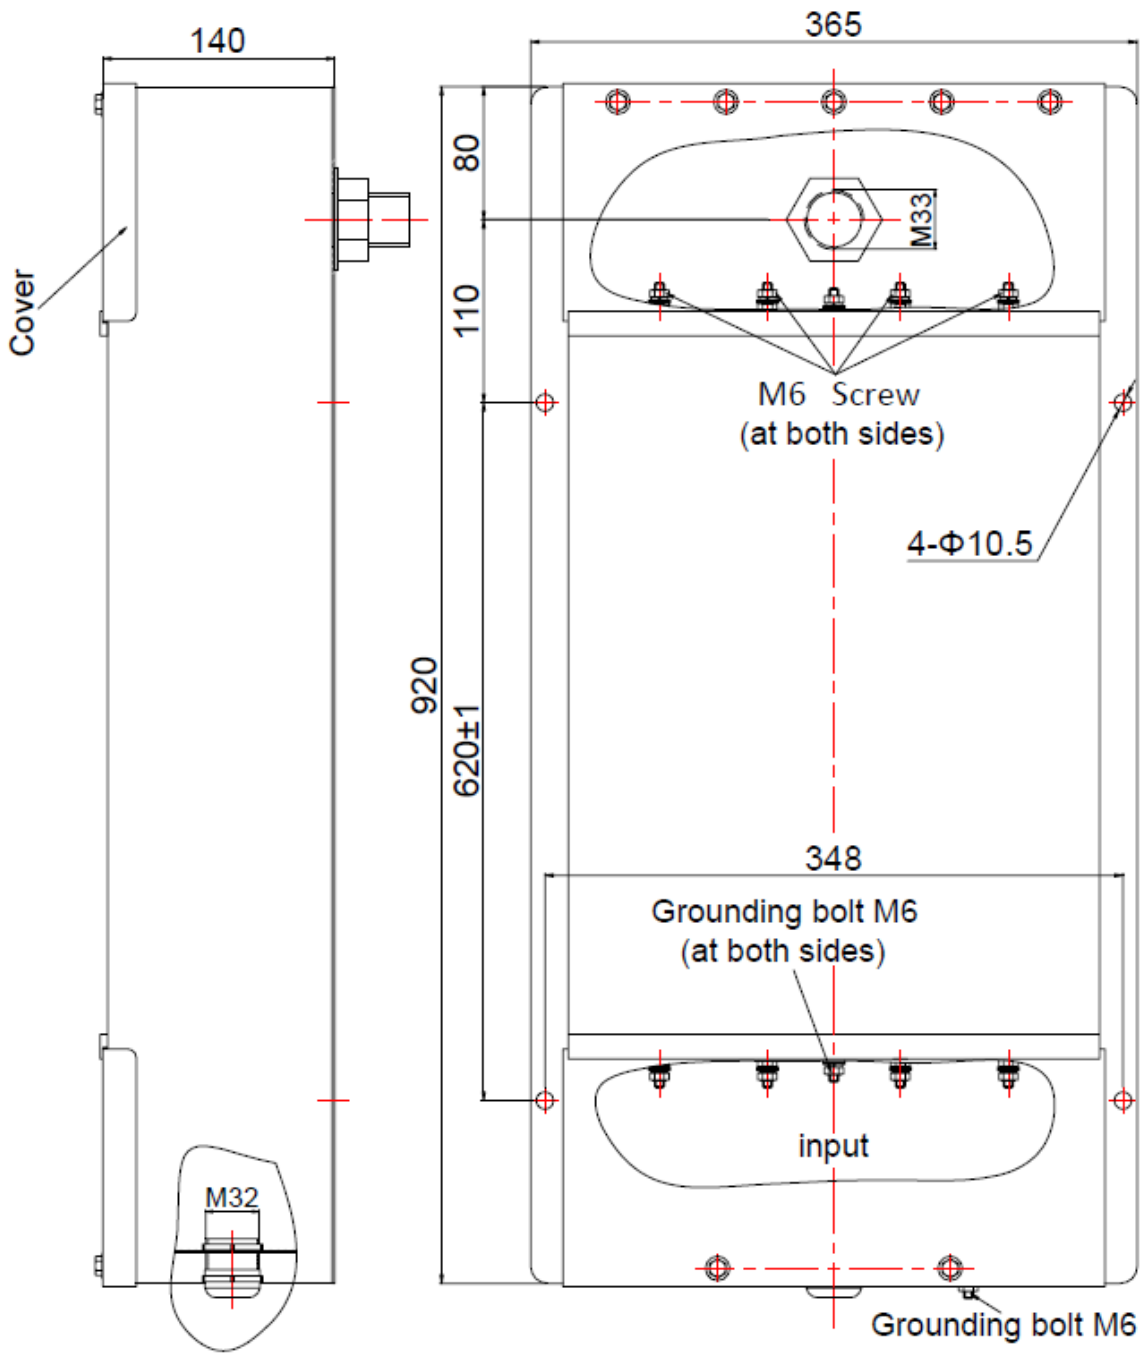

# U86C4x63

Power Line EMI Filter

## 1. Dimensions (mm)